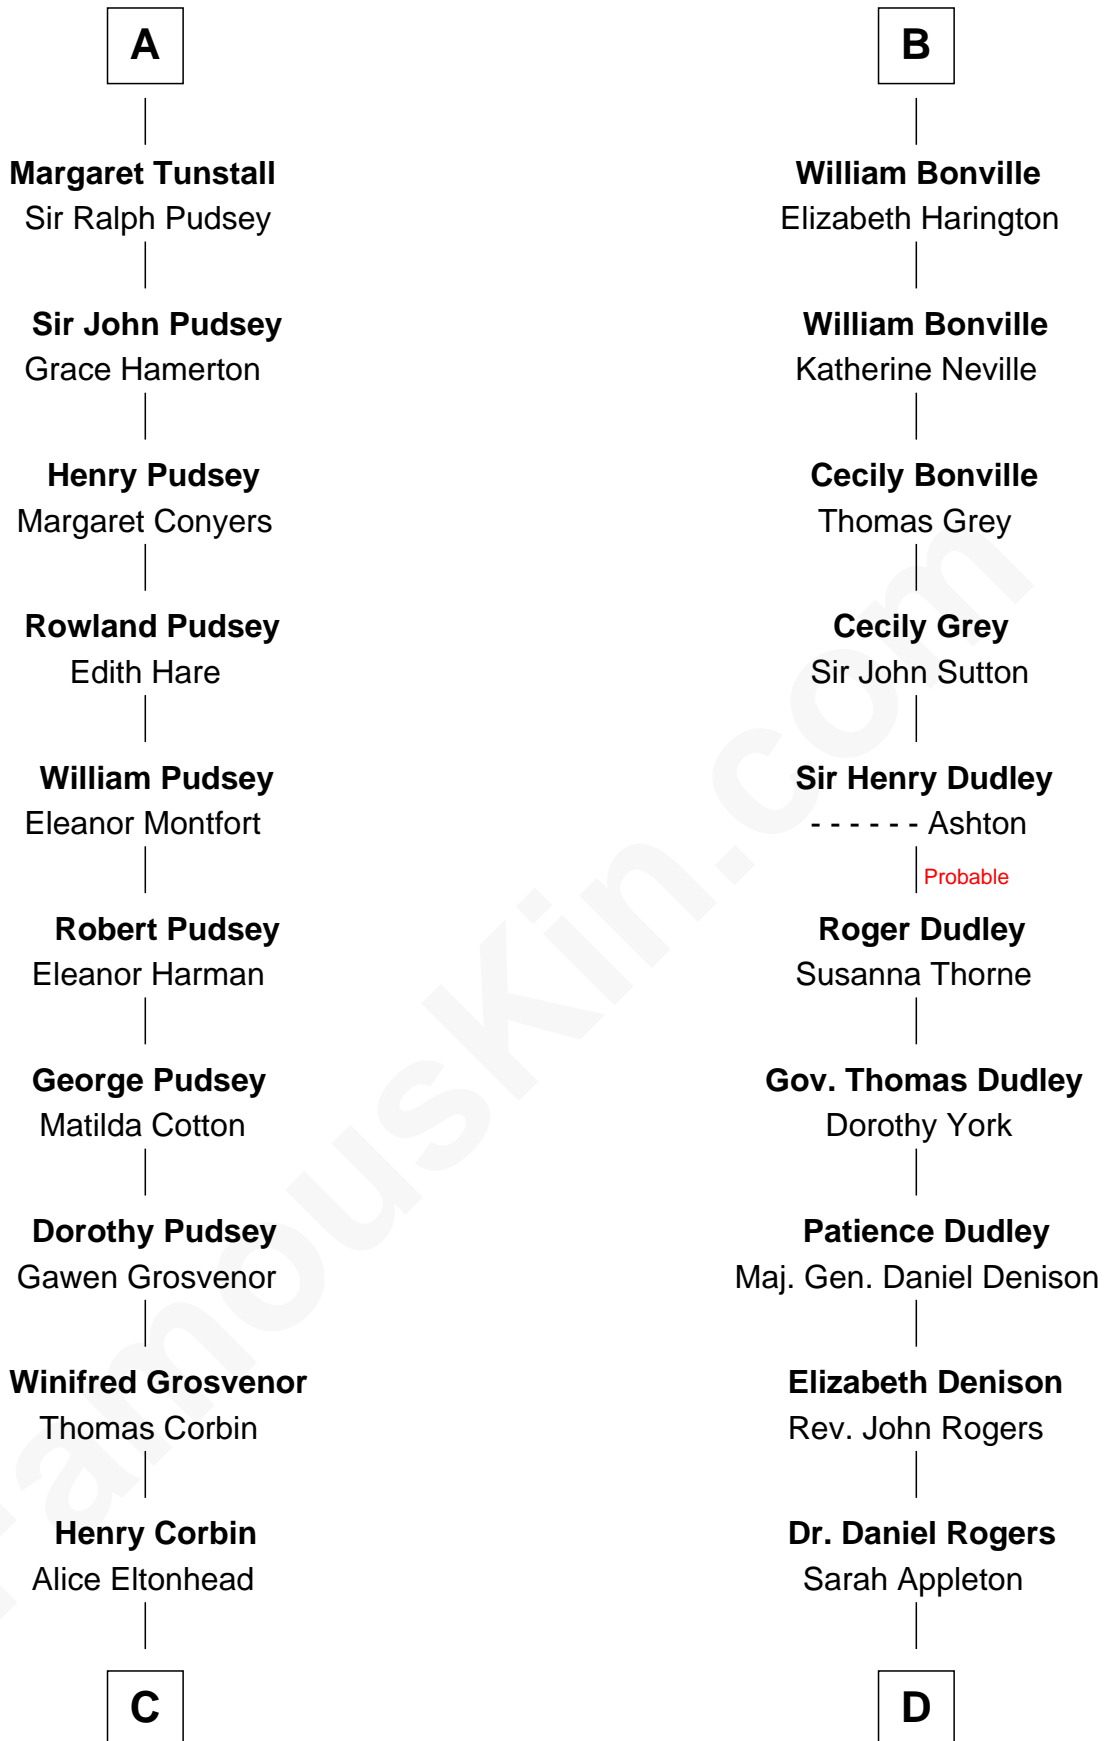

FamousKin.com Relationship Chart of

Edward Lloyd V

13th Governor of Maryland

21st cousin of

Colonel Robert Gould Shaw

U.S. Civil War leader of film "Glory" fame

Reginald FitzPiers

C

Ann Corbin
Col. William Tayloe

John Tayloe
Elizabeth Gwynn

John Tayloe
Rebecca Plater

Elizabeth Tayloe
Col. Edward Lloyd

Edward Lloyd V
13th Governor of Maryland

D

Rev. Daniel Rogers
Elizabeth Ruggles

Sarah Rogers
Samuel Parkman

Elizabeth Willard Parkman
Robert Gould Shaw

Francis George Shaw
Sarah Blake Sturgis

Colonel Robert Gould Shaw
Main character in film "Glory"