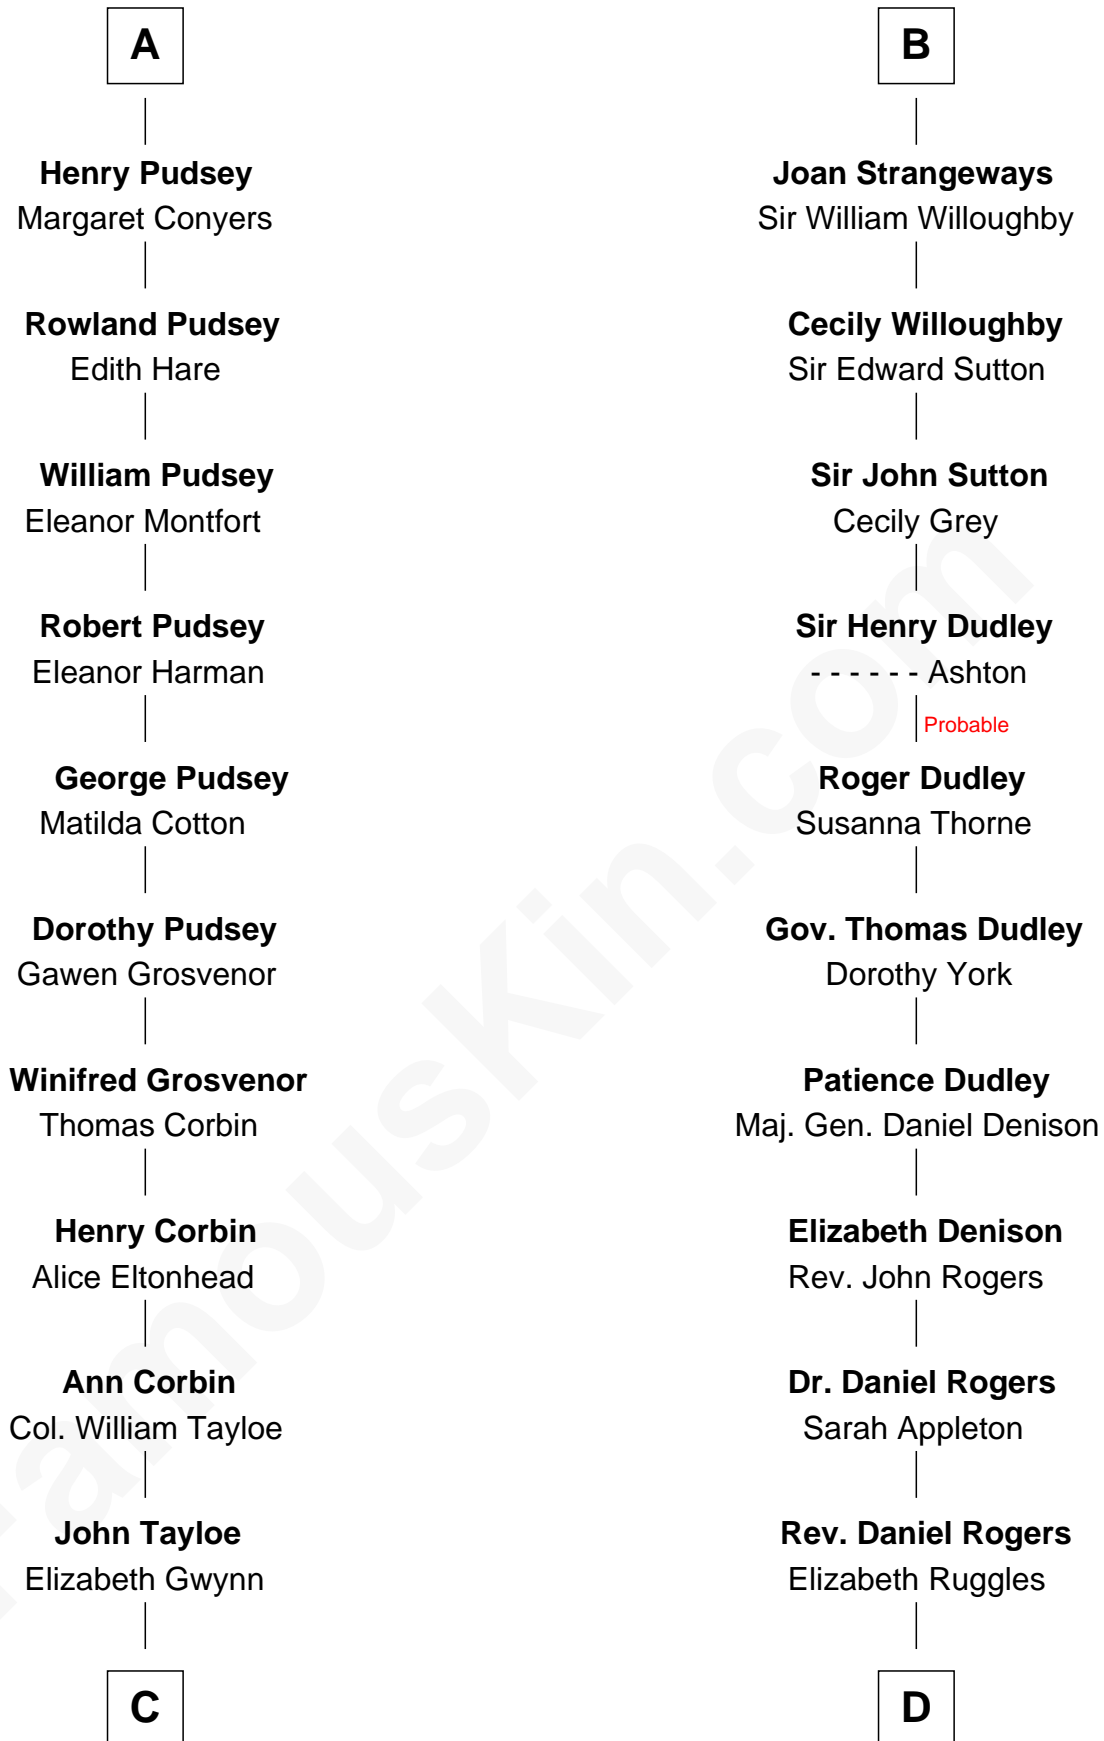

FamousKin.com

Relationship Chart of

Edward Lloyd V

13th Governor of Maryland

19th cousin 1 time removed of

Colonel Robert Gould Shaw

U.S. Civil War leader of film "Glory" fame

John Fitz Robert

Ada de Baliol

C

John Tayloe
Rebecca Plater

Elizabeth Tayloe
Col. Edward Lloyd

Edward Lloyd V
13th Governor of Maryland

D

Sarah Rogers
Samuel Parkman

Elizabeth Willard Parkman
Robert Gould Shaw

Francis George Shaw
Sarah Blake Sturgis

Colonel Robert Gould Shaw
Main character in film "Glory"