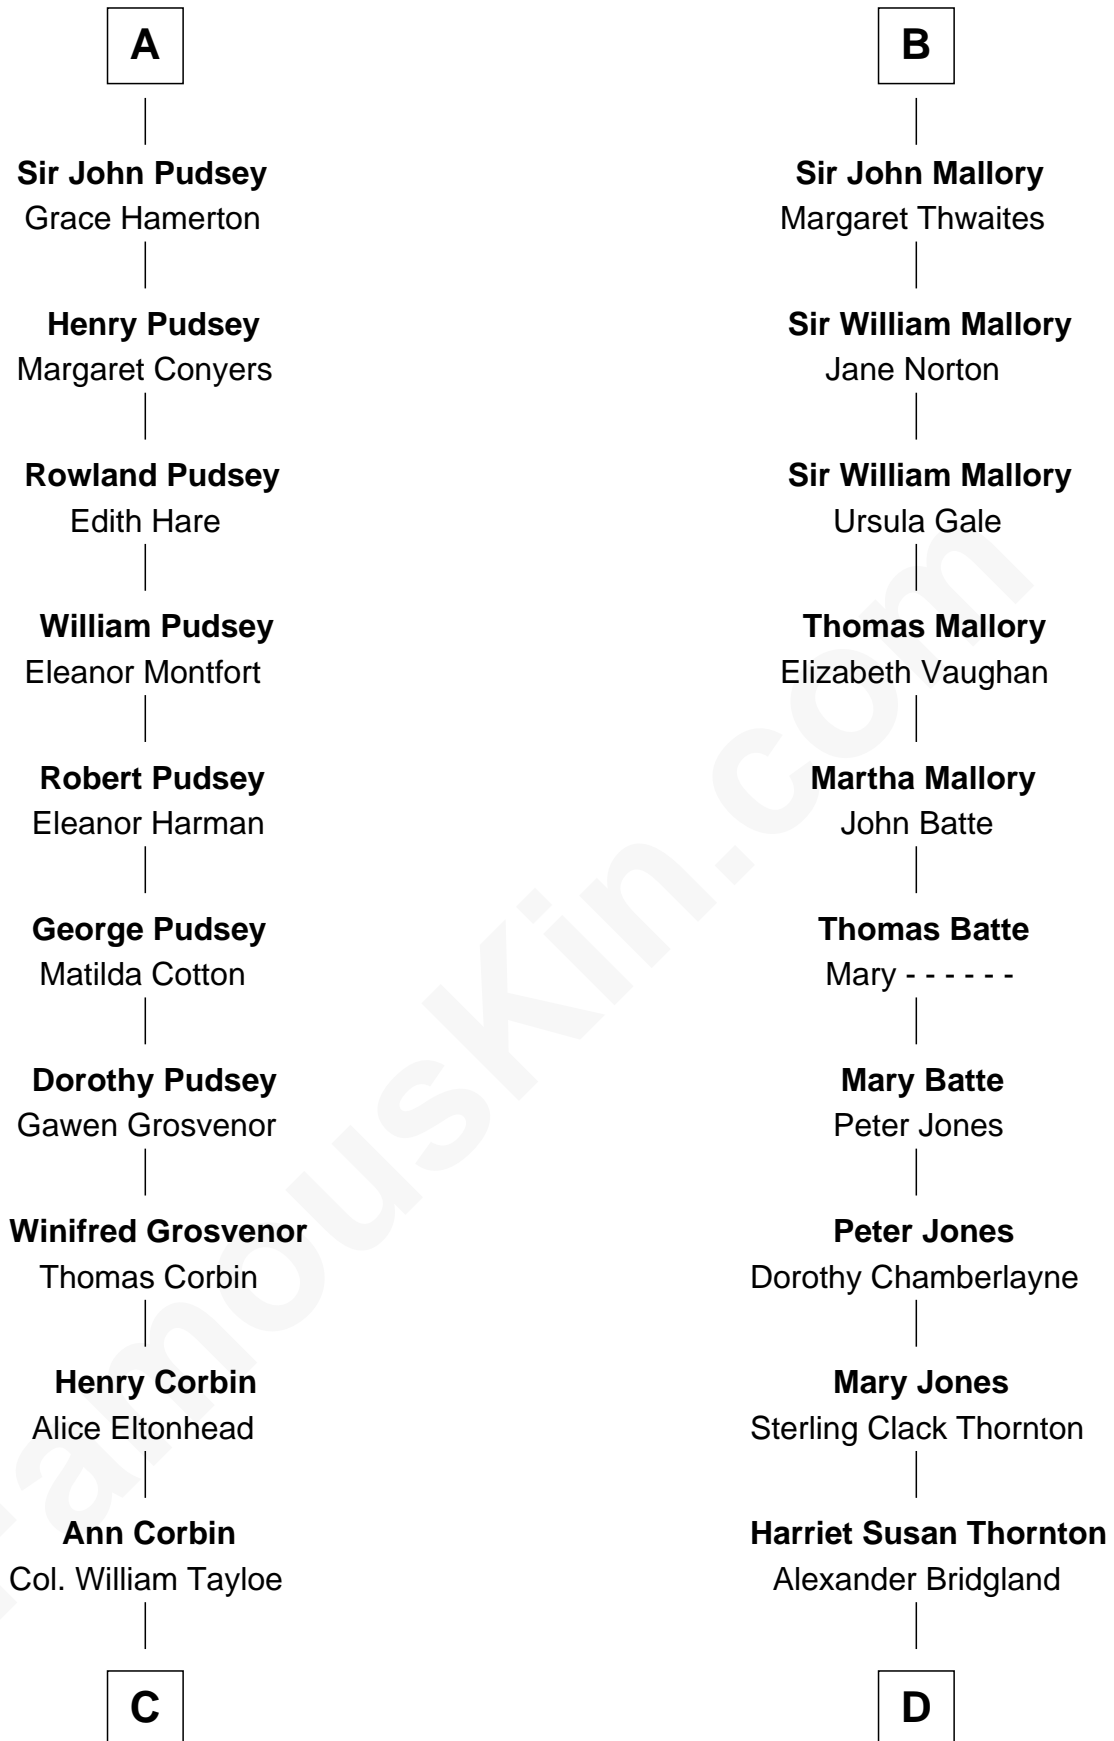

FamousKin.com Relationship Chart of

Edward Lloyd V

13th Governor of Maryland

20th cousin of

Steve McQueen

Movie Actor

Maud of Angus

C

John Tayloe
Elizabeth Gwynn

John Tayloe
Rebecca Plater

Elizabeth Tayloe
Col. Edward Lloyd

Edward Lloyd V
13th Governor of Maryland

D

Martha A. Bridgland
Daniel T. Culbertson

Caroline Myrtle Culbertson
Lewis D. McQueen