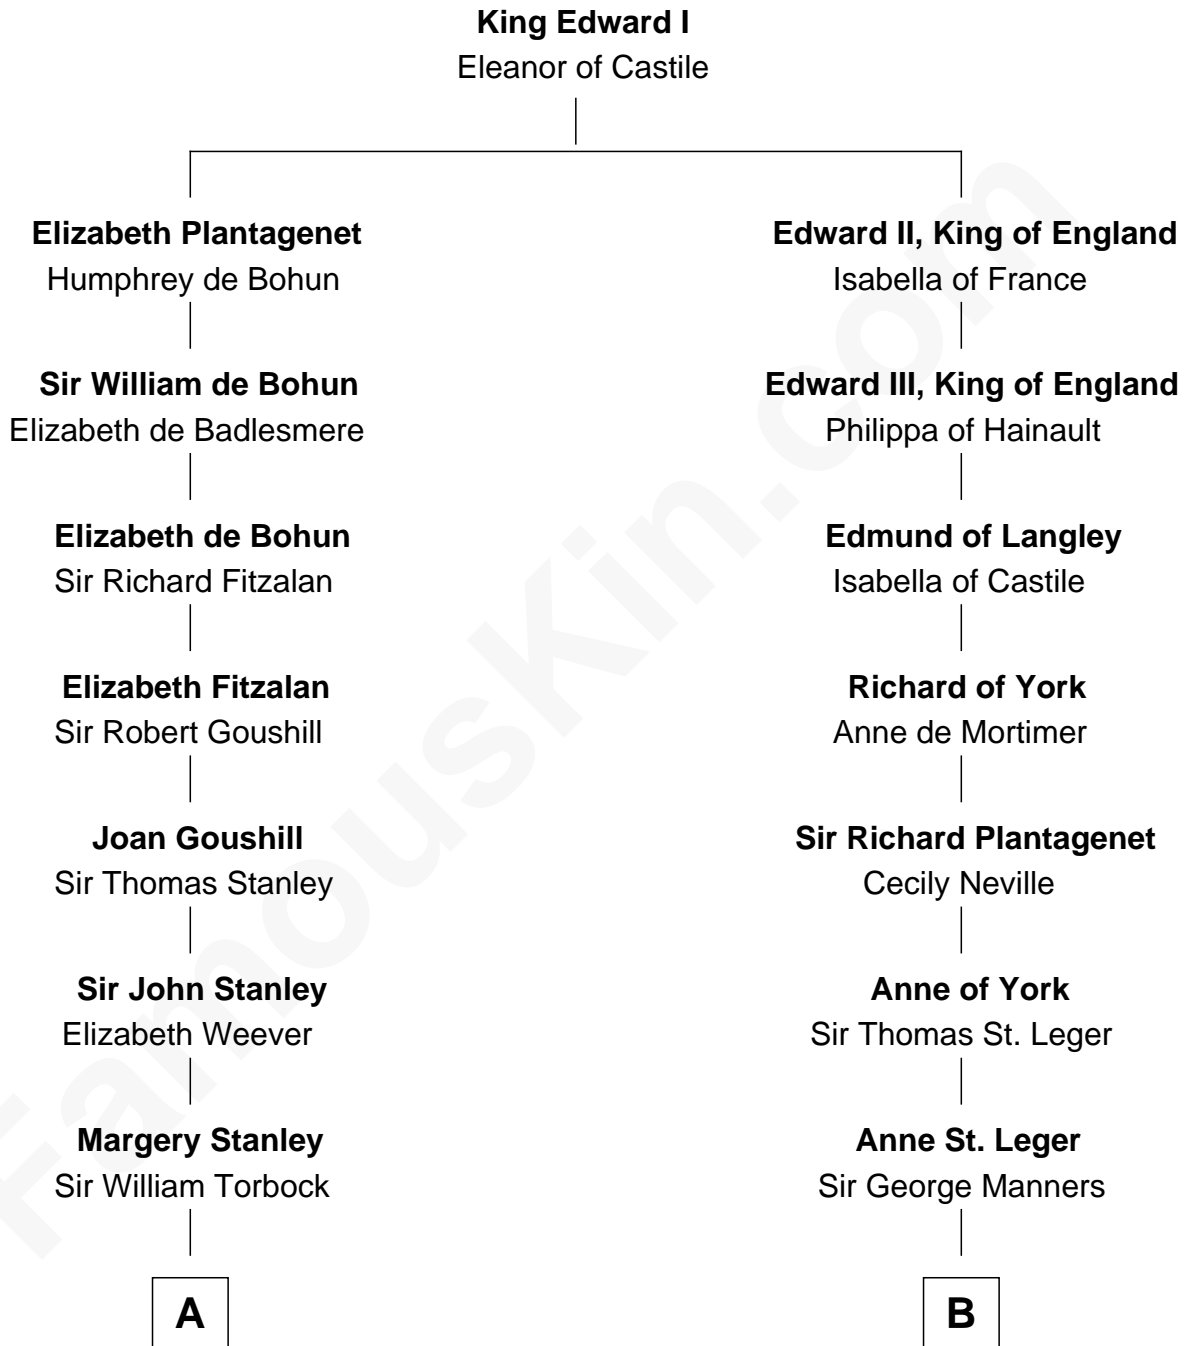

FamousKin.com Relationship Chart of

Edward Lloyd V

13th Governor of Maryland

16th cousin 3 times removed of

Steve McQueen

Movie Actor

C

Caroline Myrtle Culbertson