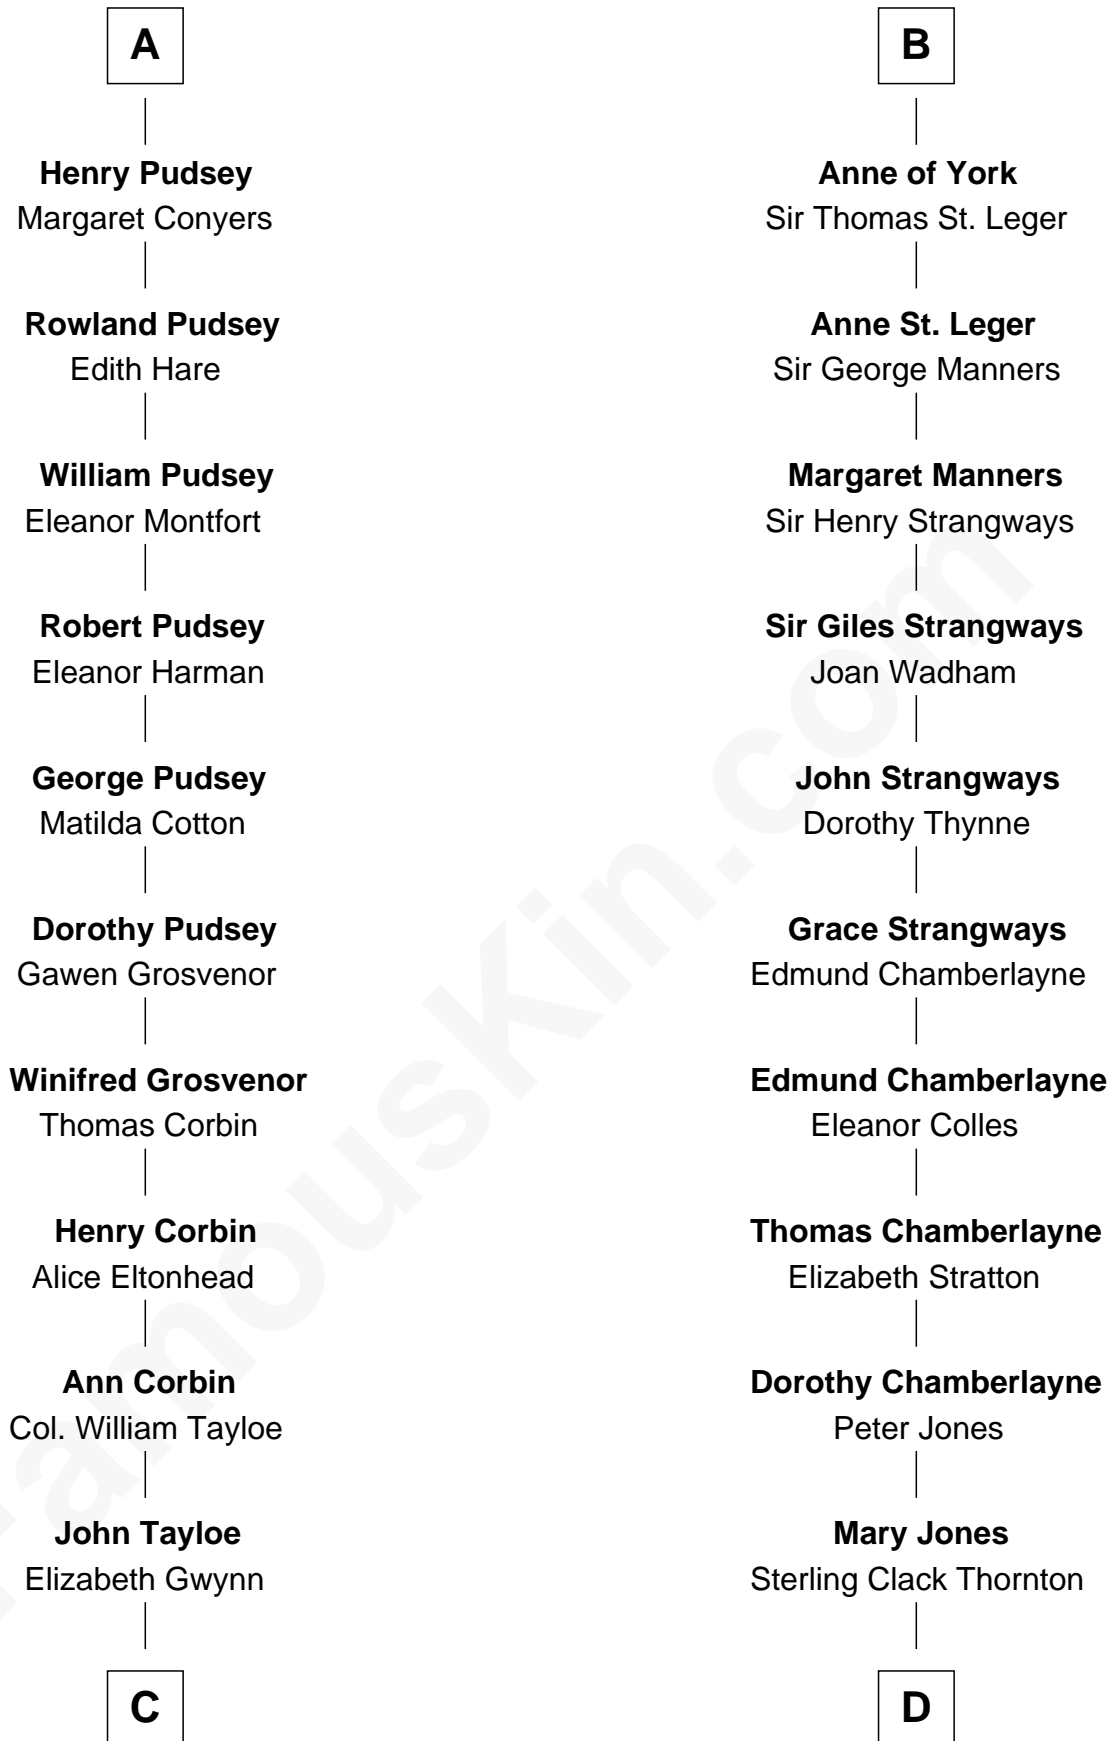

FamousKin.com Relationship Chart of

Edward Lloyd V

13th Governor of Maryland

19th cousin 2 times removed of

Steve McQueen

Movie Actor

John Fitz Robert

Ada de Baliol

Maude de Percy

Sir Ralph Neville

Joan Beaufort

Cecily Neville

Sir Richard Plantagenet

B

C

John Tayloe
Rebecca Plater

Elizabeth Tayloe
Col. Edward Lloyd

Edward Lloyd V
13th Governor of Maryland

D

Harriet Susan Thornton
Alexander Bridgland

Martha A. Bridgland
Daniel T. Culbertson

Caroline Myrtle Culbertson
Lewis D. McQueen