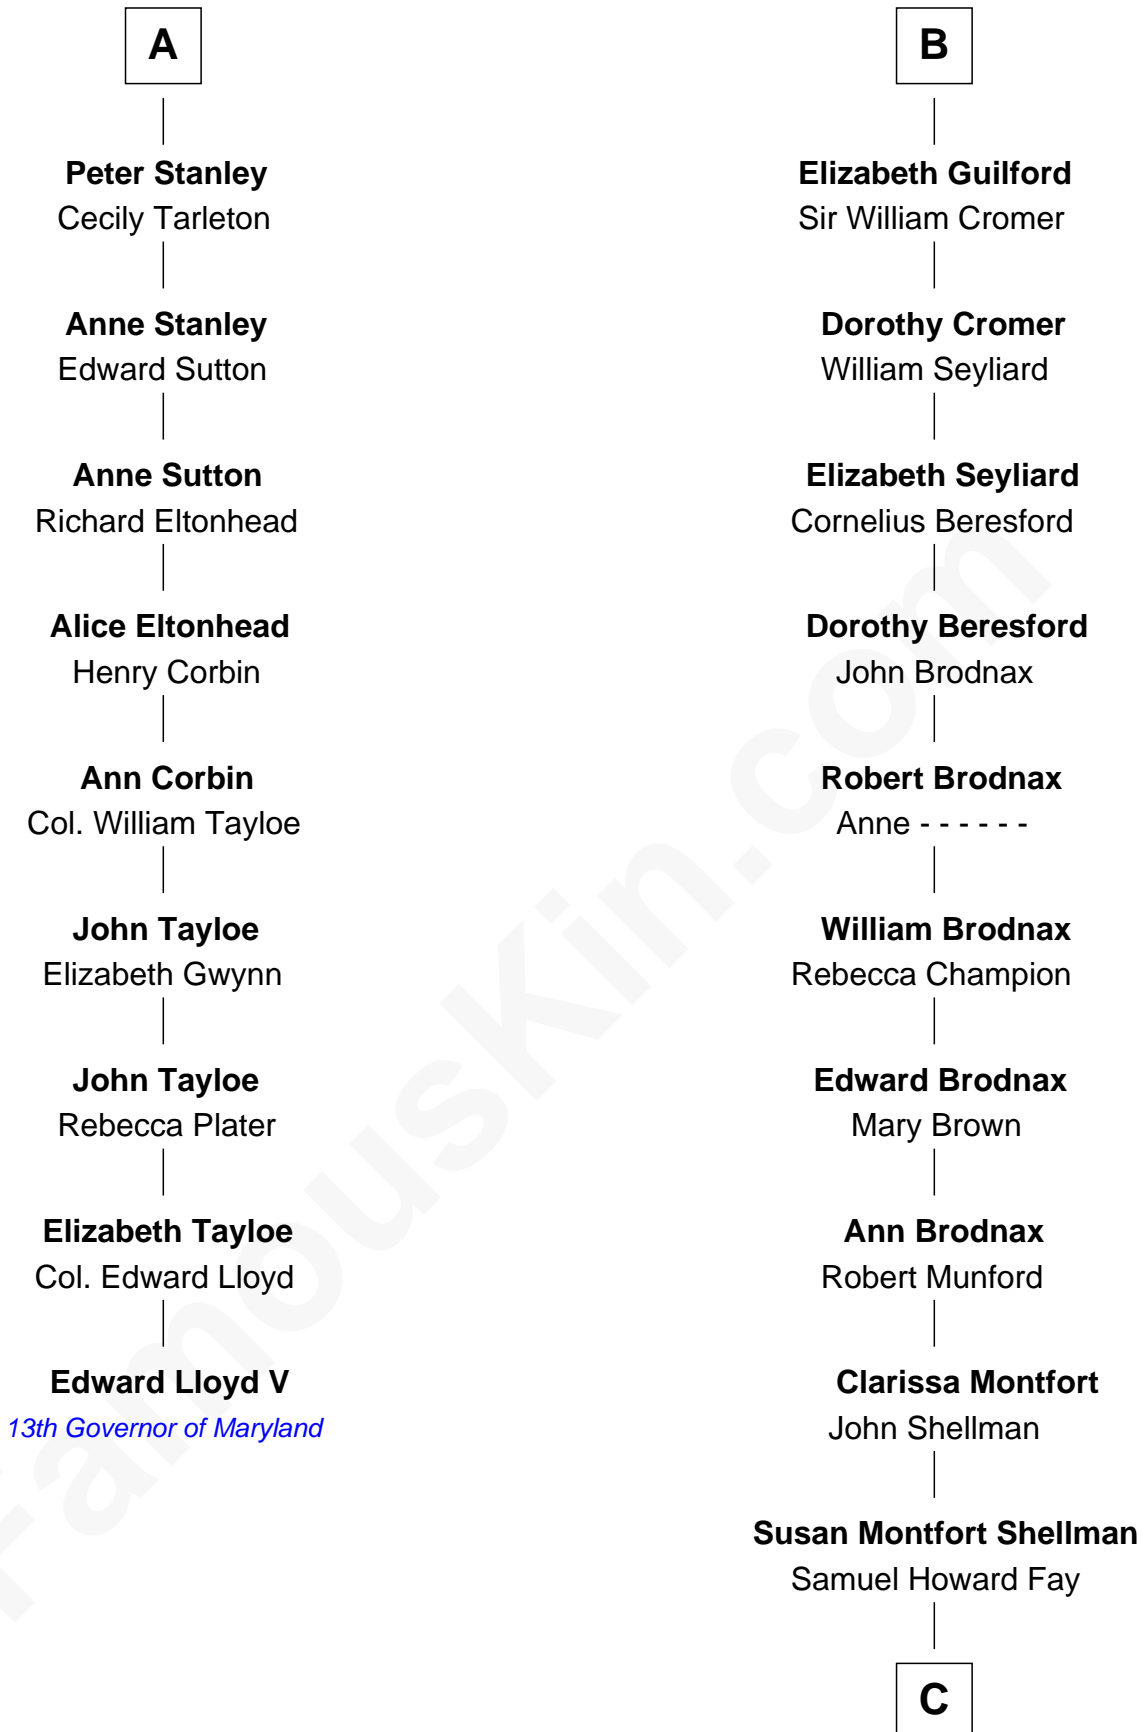

# FamousKin.com Relationship Chart of

**Edward Lloyd V**

*13th Governor of Maryland*

15th cousin 5 times removed of

**George H. W. Bush**

*41st U.S. President*

**Sir Robert de Holland**

Maude la Zouche

**C**

**Harriet Eleanor Fay**  
Rev. James Smith Bush

**Samuel Prescott Bush**  
Flora Sheldon

**Prescott Sheldon Bush**  
Dorothy Wear Walker

**George H. W. Bush**  
*41st U.S. President*

FamousKin.com