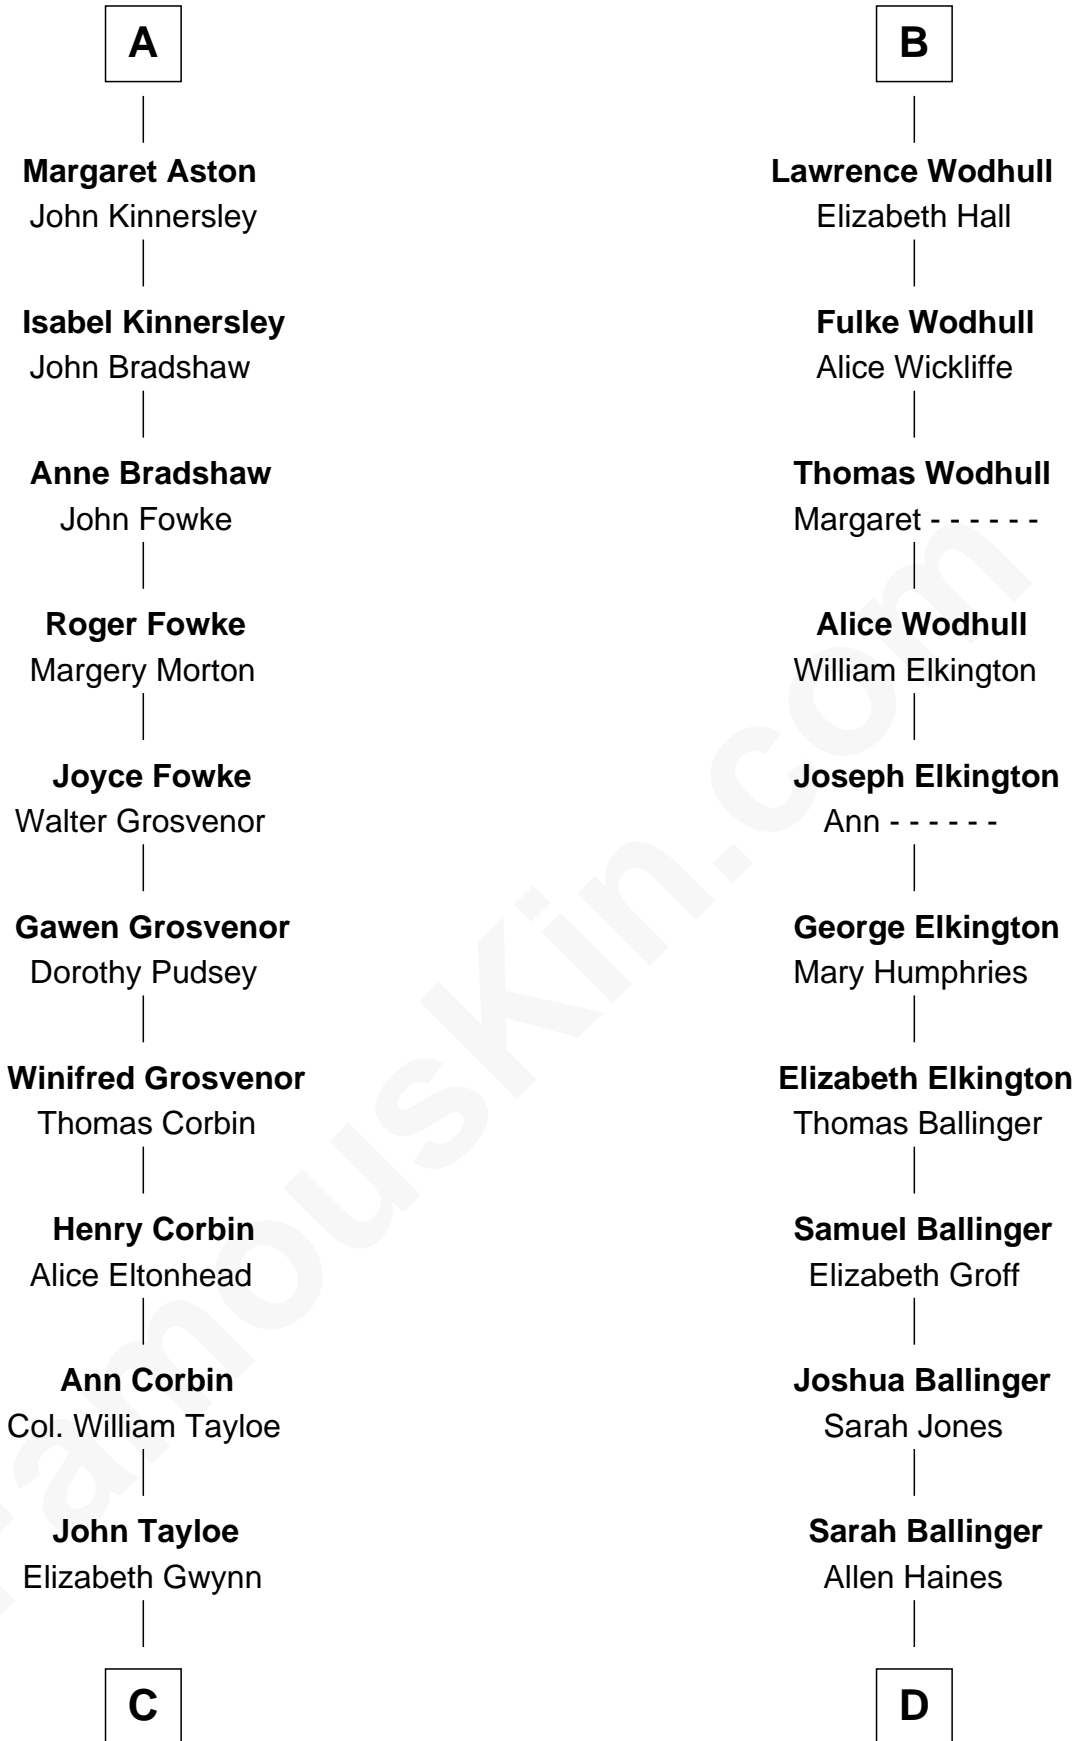

FamousKin.com
Relationship Chart of
Edward Lloyd V

13th Governor of Maryland

19th cousin 2 times removed of

Barbara (Pierce) Bush

First Lady of President George H.W. Bush

C

John Tayloe
Rebecca Plater

Elizabeth Tayloe
Col. Edward Lloyd

Edward Lloyd V
13th Governor of Maryland

D

Jonathan Haines
Mary Jane Sprague

Sarah Haines
Jacob Marion Flickinger

Lulu Dell Flickinger
James Edgar Robinson

Pauline Robinson
Marvin Pierce

Barbara (Pierce) Bush
First Lady of George H.W. Bush