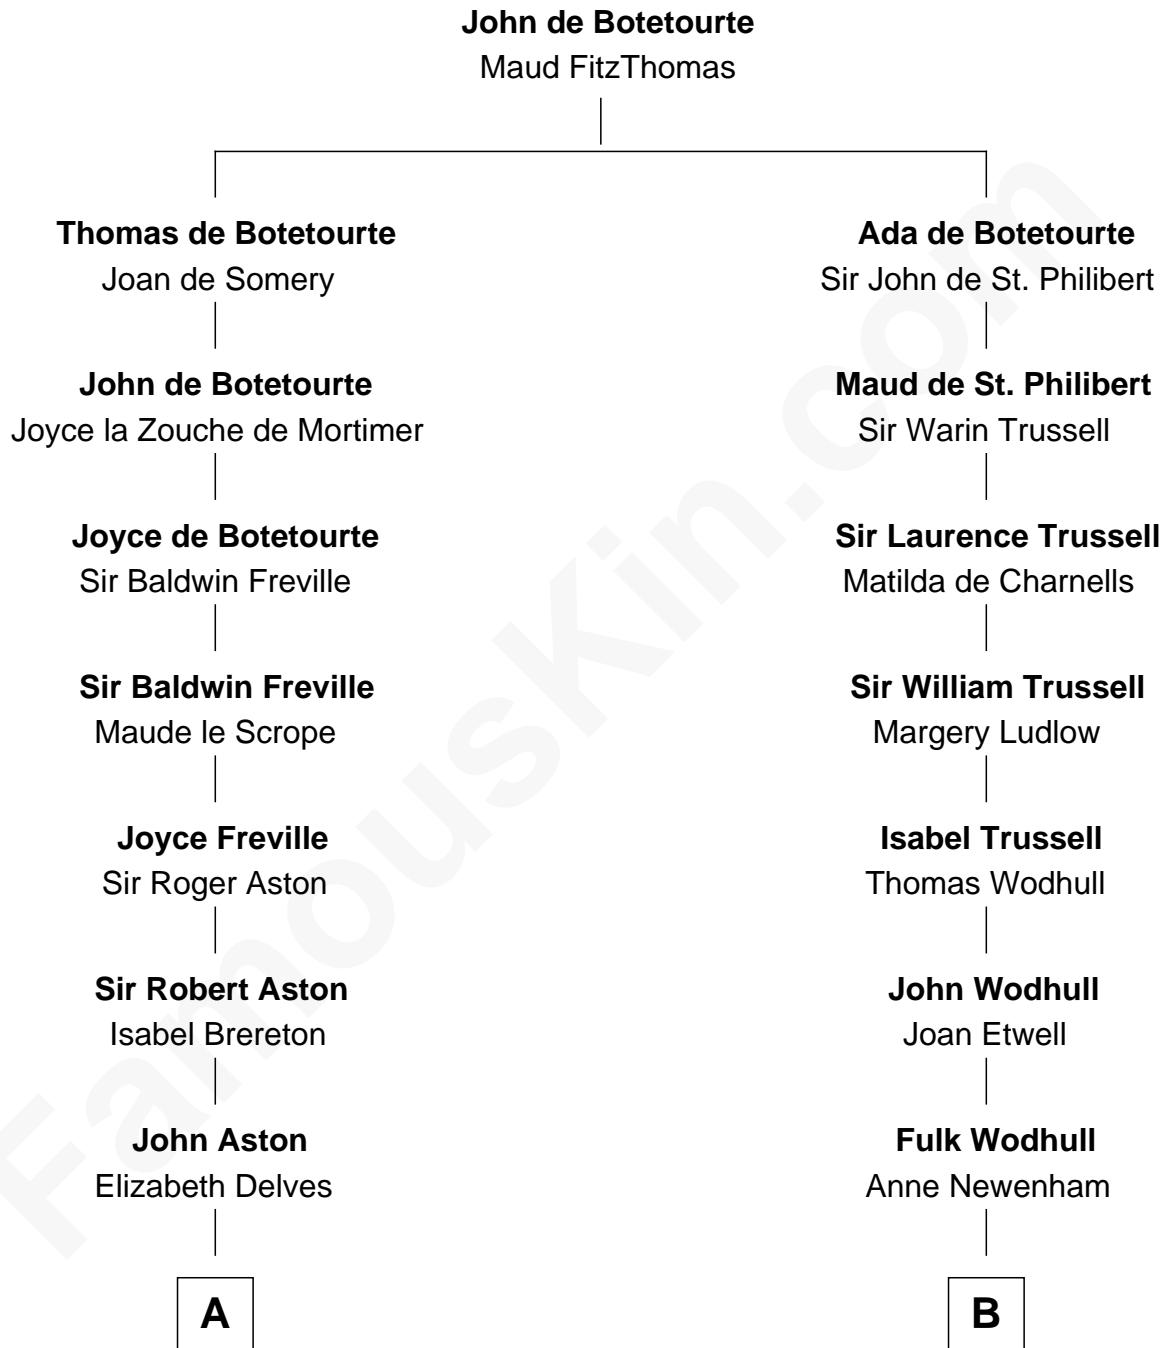

FamousKin.com
Relationship Chart of
Edward Lloyd V

13th Governor of Maryland

19th cousin 2 times removed of

Barbara (Pierce) Bush

First Lady of President George H.W. Bush

C

John Tayloe
Rebecca Plater

Elizabeth Tayloe
Col. Edward Lloyd

Edward Lloyd V
13th Governor of Maryland

D

Jonathan Haines
Mary Jane Sprague

Sarah Haines
Jacob Marion Flickinger

Lulu Dell Flickinger
James Edgar Robinson

Pauline Robinson
Marvin Pierce

Barbara (Pierce) Bush
First Lady of George H.W. Bush