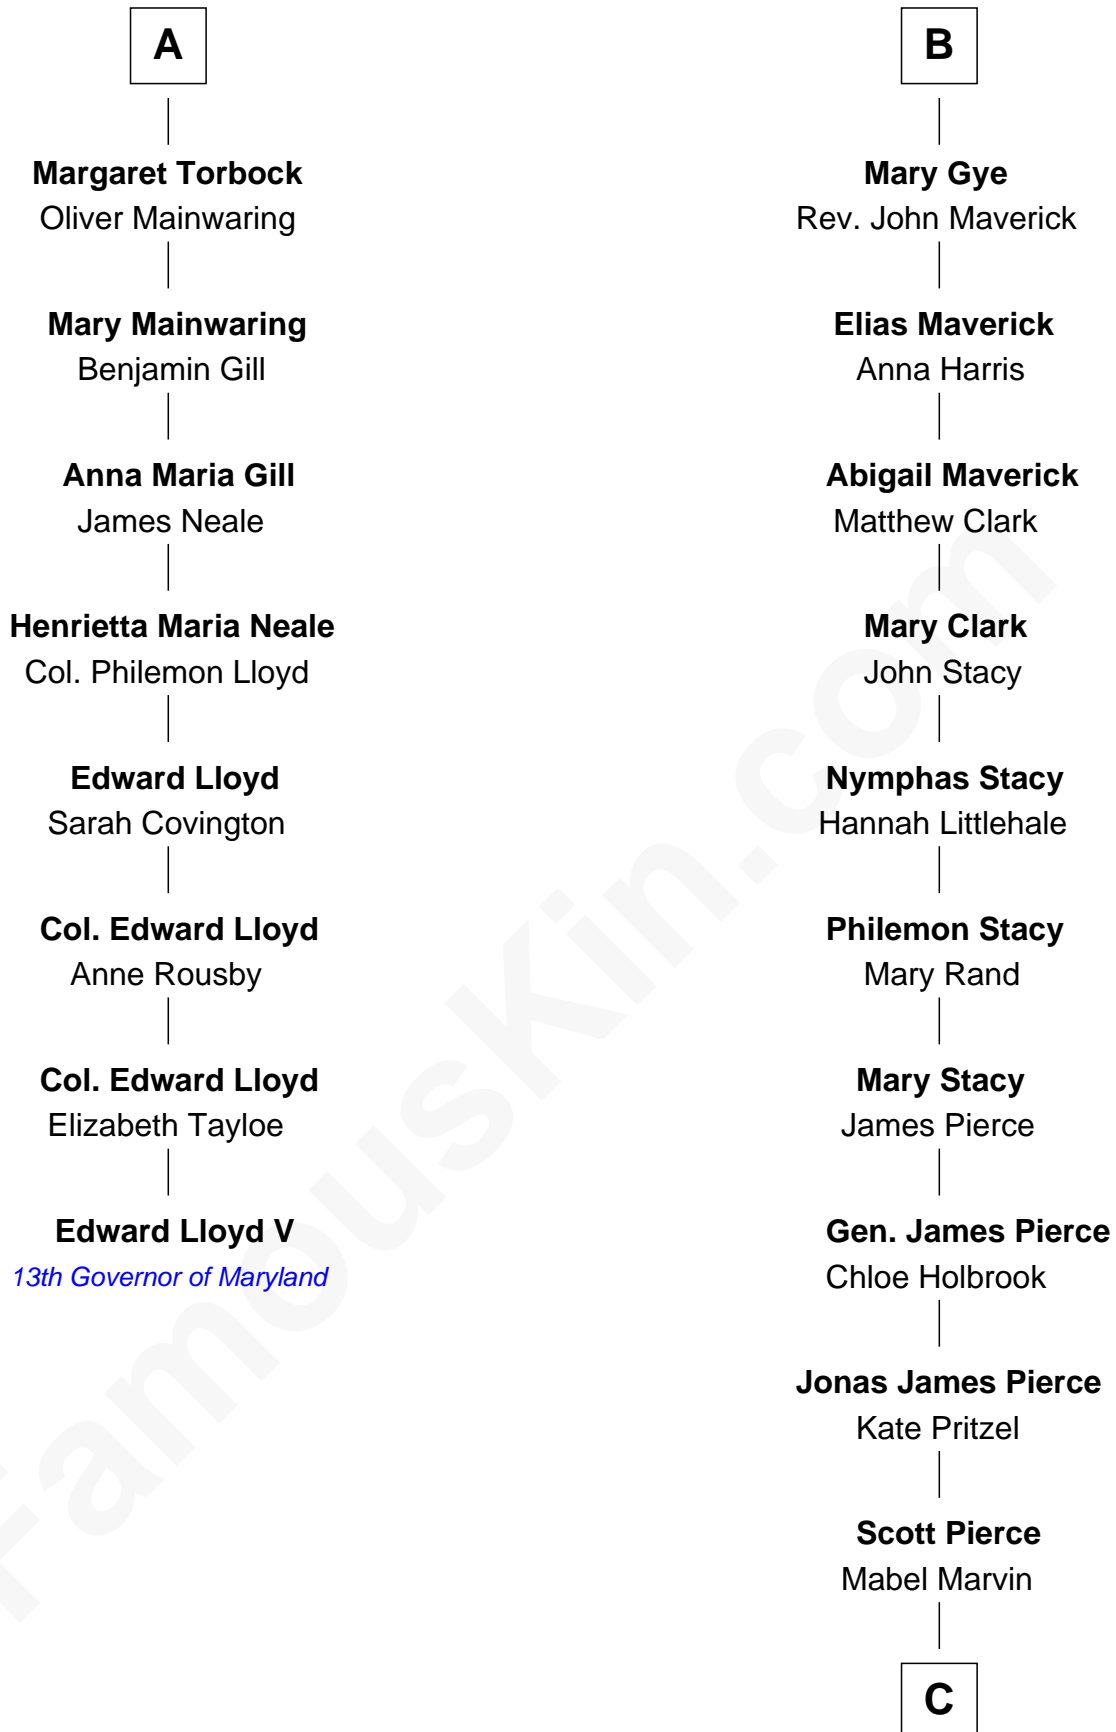

FamousKin.com

Relationship Chart of

Edward Lloyd V

13th Governor of Maryland

14th cousin 4 times removed of

Barbara (Pierce) Bush

First Lady of President George H.W. Bush

C

Marvin Pierce
Pauline Robinson

Barbara (Pierce) Bush
First Lady of George H.W. Bush

FamousKin.com