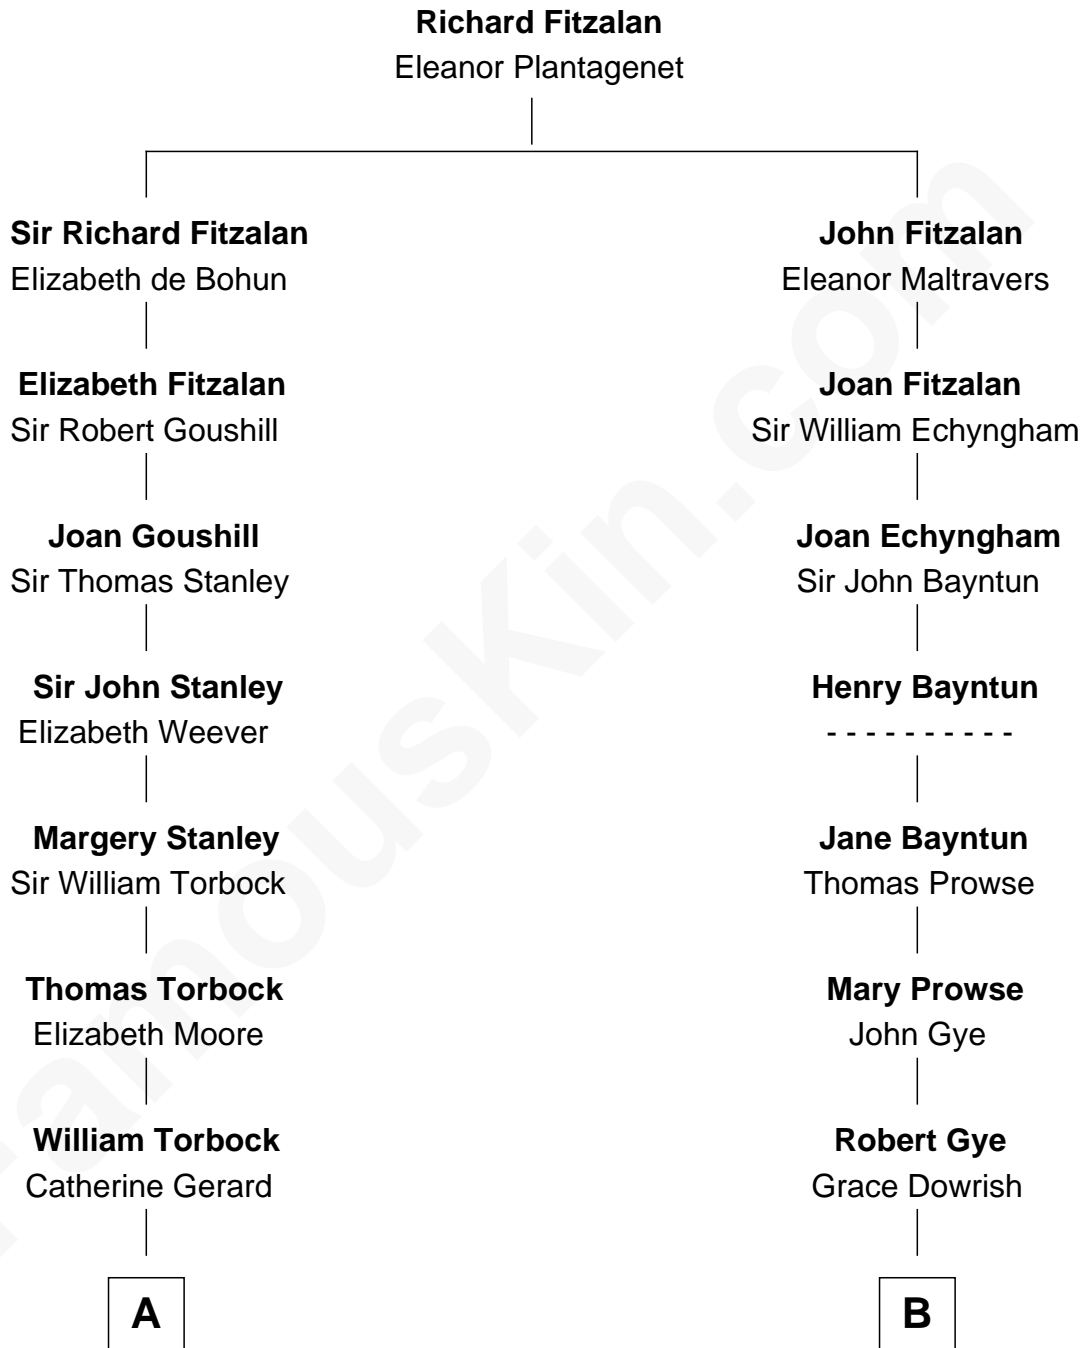

FamousKin.com

Relationship Chart of

Edward Lloyd V

13th Governor of Maryland

14th cousin 4 times removed of

Barbara (Pierce) Bush

First Lady of President George H.W. Bush

C

Marvin Pierce
Pauline Robinson

Barbara (Pierce) Bush
First Lady of George H.W. Bush

FamousKin.com