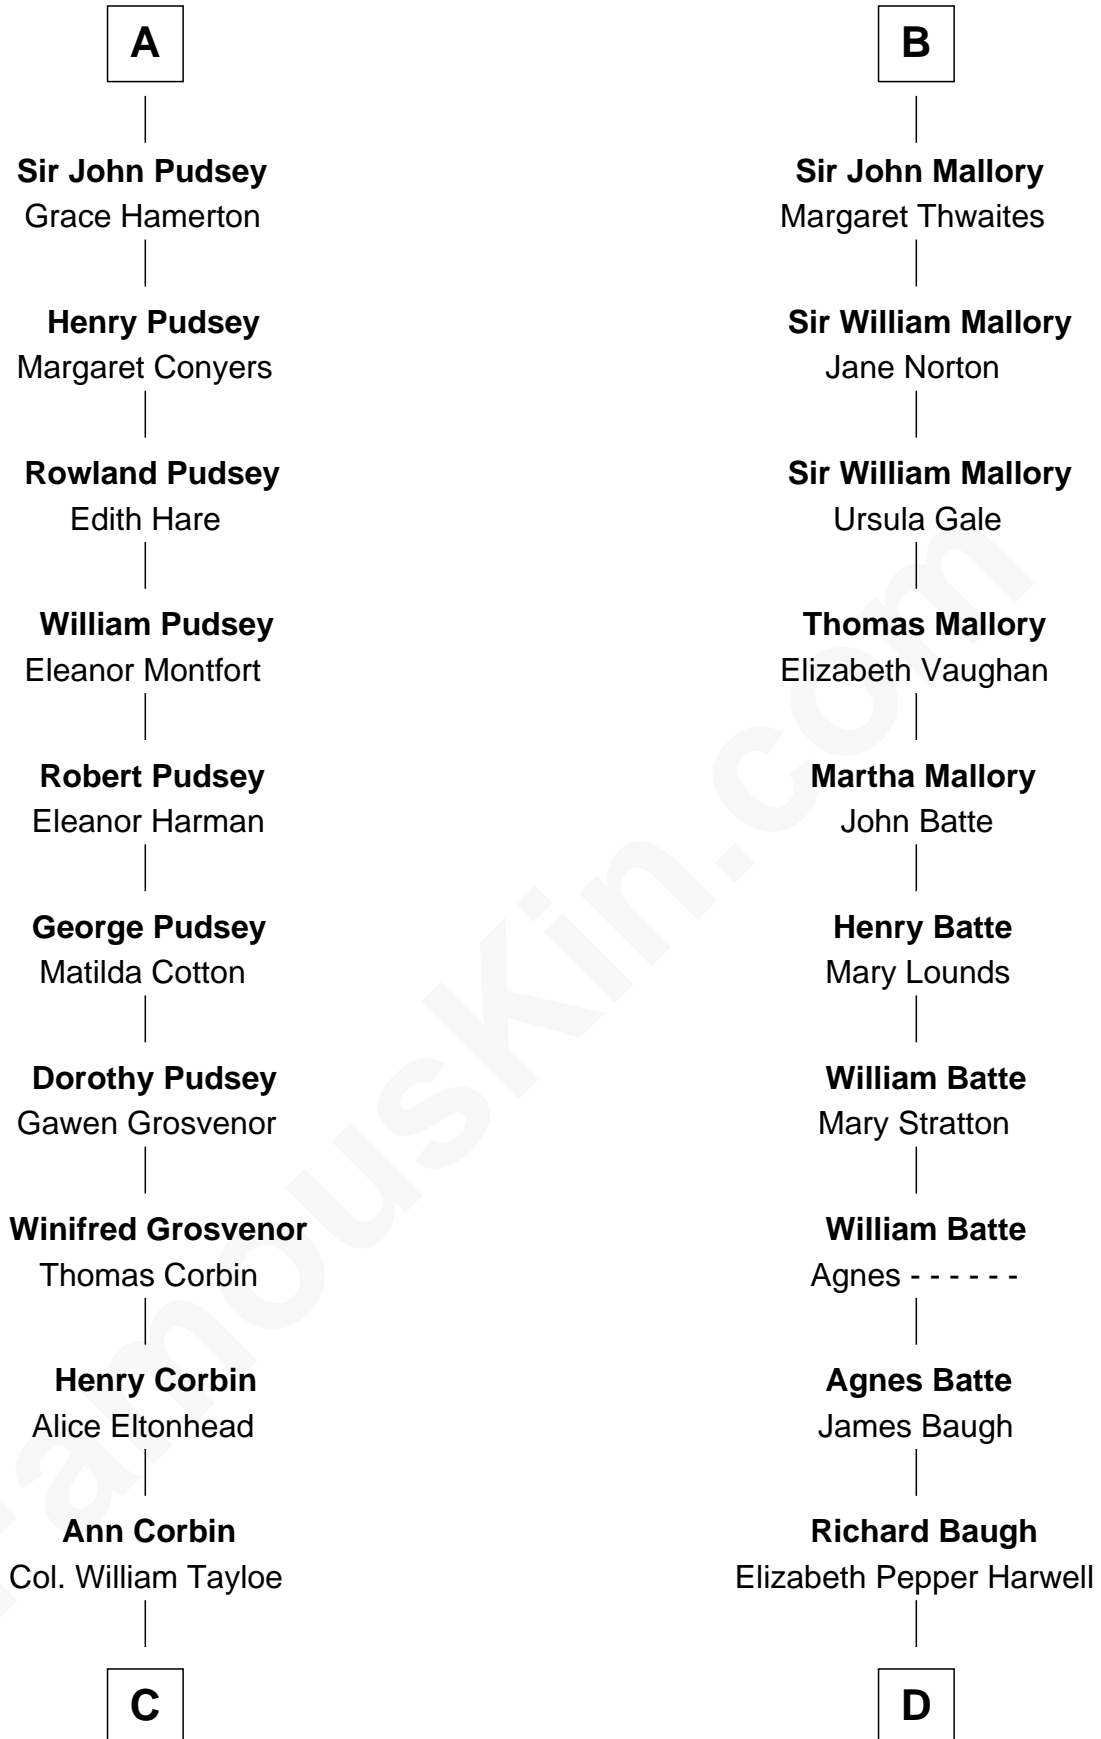

FamousKin.com Relationship Chart of

Edward Lloyd V

13th Governor of Maryland

20th cousin 1 time removed of

Liza Minnelli

Singer and Actress

Maud of Angus

C

John Tayloe
Elizabeth Gwynn

John Tayloe
Rebecca Plater

Elizabeth Tayloe
Col. Edward Lloyd

Edward Lloyd V
13th Governor of Maryland

D

John Aldridge Baugh
Mary Ann Marable

Elizabeth Baugh
William Tecumseh Gumm