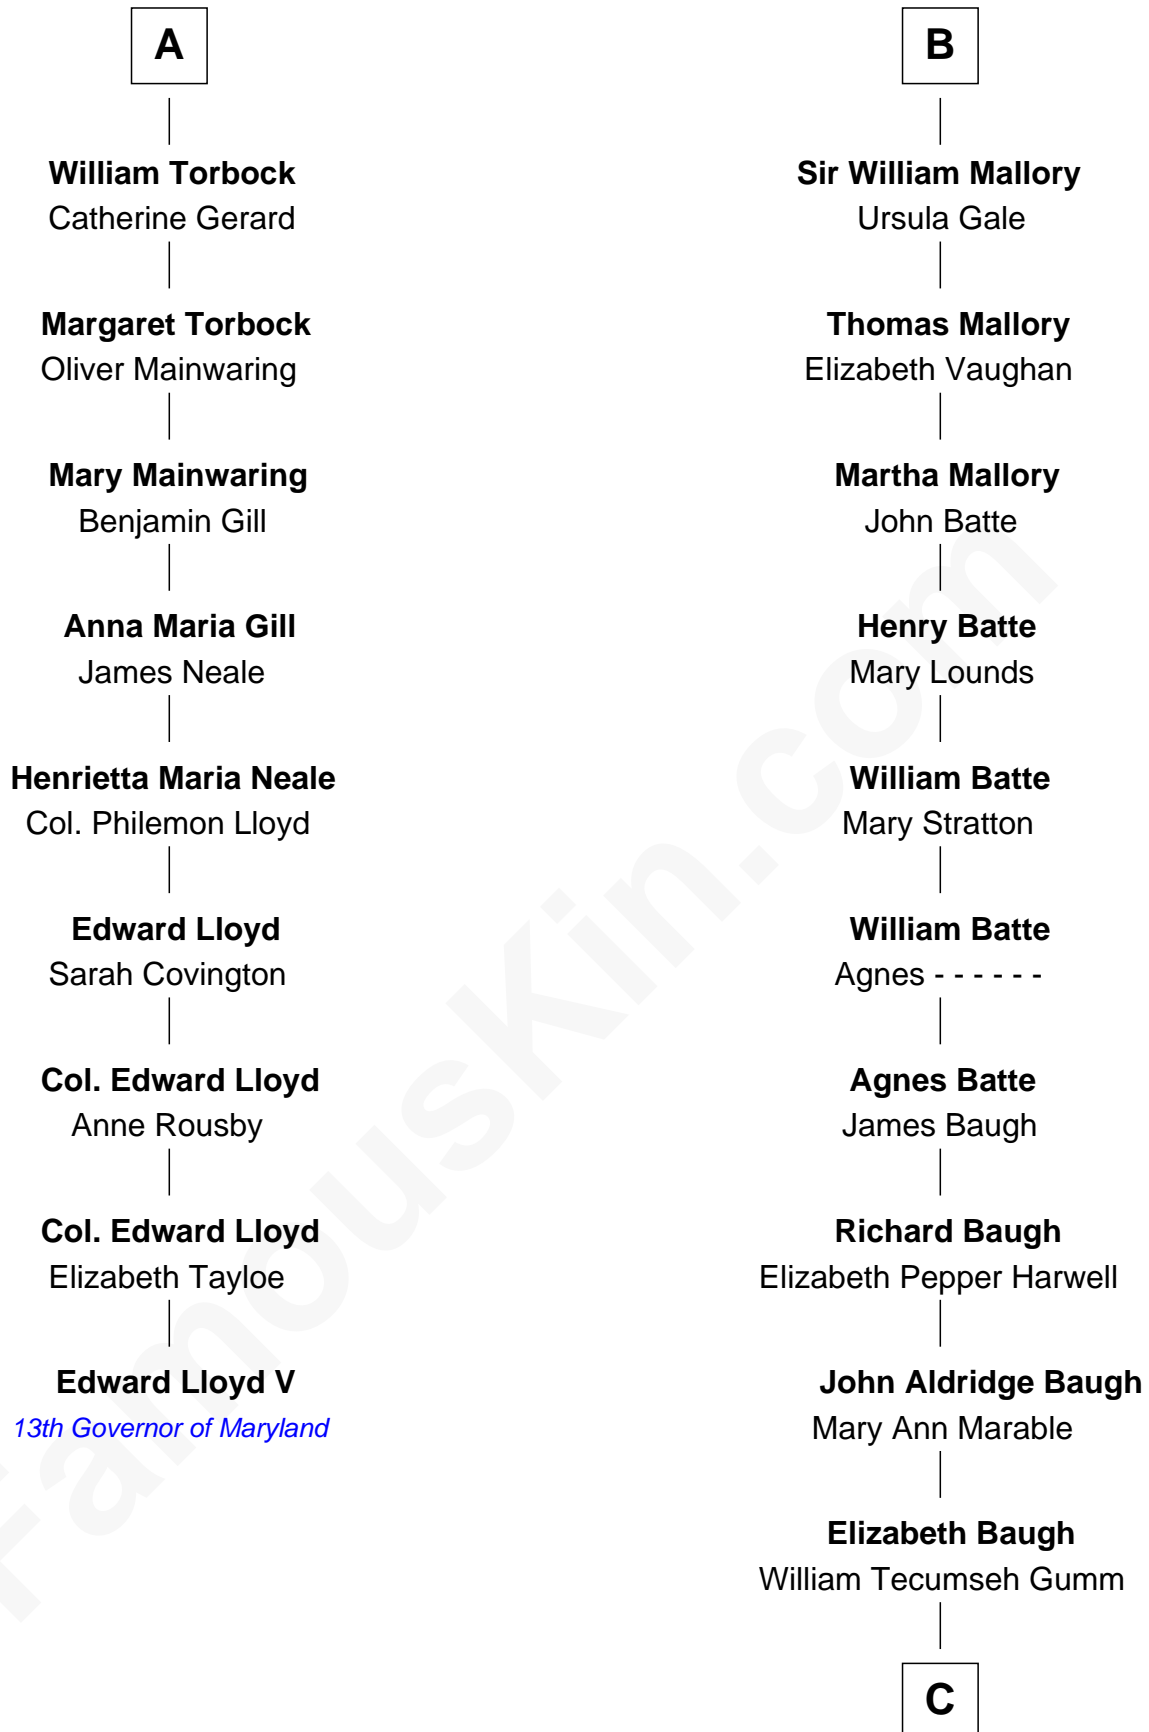

# FamousKin.com Relationship Chart of

**Edward Lloyd V**

*13th Governor of Maryland*

15th cousin 4 times removed of

**Liza Minnelli**

*Singer and Actress*

**Edmund Fitzalan**

Alice de Warenne

**Richard Fitzalan**  
Eleanor Plantagenet

**Sir Richard Fitzalan**  
Elizabeth de Bohun

**Elizabeth Fitzalan**  
Sir Robert Goushill

**Joan Goushill**  
Sir Thomas Stanley

**Sir John Stanley**  
Elizabeth Weever

**Margery Stanley**  
Sir William Torbock

**Thomas Torbock**  
Elizabeth Moore

**A**

**Aline Fitzalan**

Sir Roger le Strange

**Lucy le Strange**  
Sir William Willoughby

**Margery Willoughby**  
Sir William FitzHugh

**Lora FitzHugh**  
Sir John Constable

**Joan Constable**  
Sir William Mallory

**Sir John Mallory**  
Margaret Thwaites

**Sir William Mallory**  
Jane Norton

**B**

**C**

Francis Avent Gumm

Ethel Marian Milne