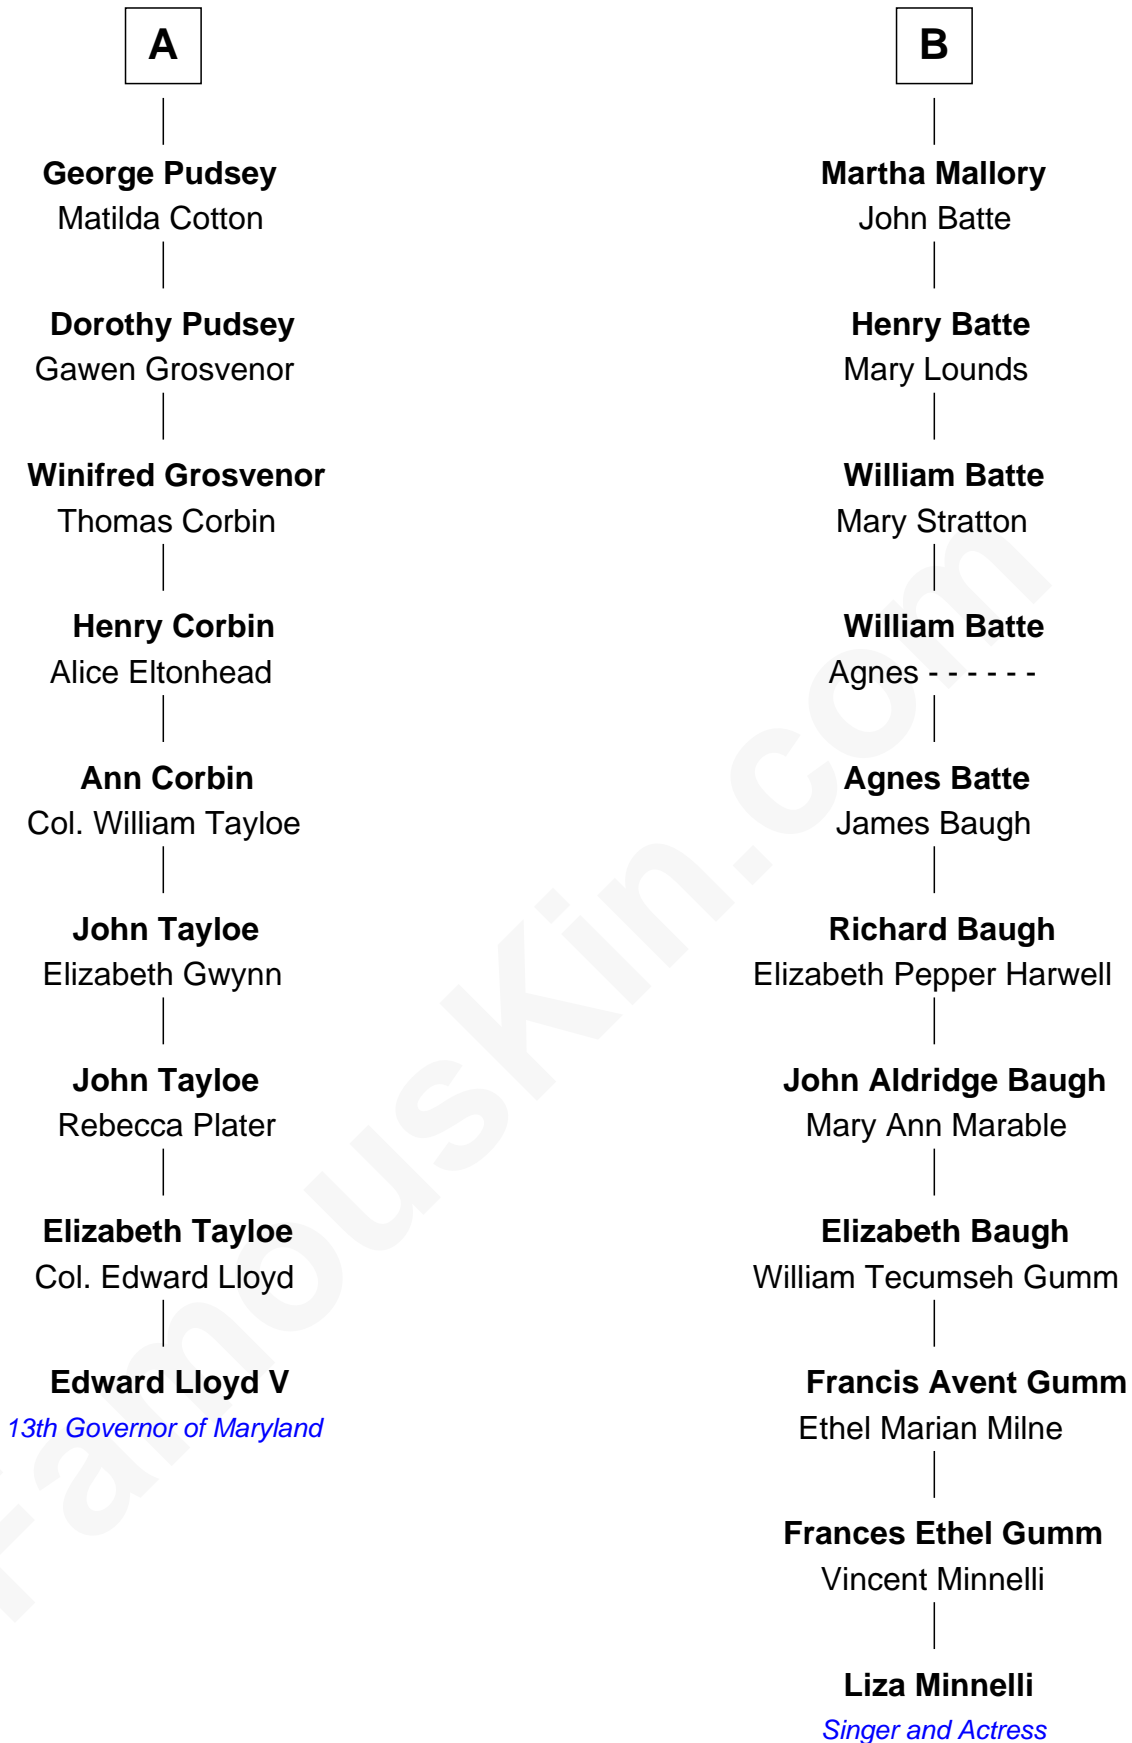

# FamousKin.com Relationship Chart of

**Edward Lloyd V**

*13th Governor of Maryland*

15th cousin 2 times removed of

**Liza Minnelli**

*Singer and Actress*

**Henry FitzHugh**

Elizabeth Grey

**Eleanor Fitzhugh**  
Sir Thomas Tunstall

**Margaret Tunstall**  
Sir Ralph Pudsey

**Sir John Pudsey**  
Grace Hamerton

**Henry Pudsey**  
Margaret Conyers

**Rowland Pudsey**  
Edith Hare

**William Pudsey**  
Eleanor Montfort

**Robert Pudsey**  
Eleanor Harman

**A**

**Sir William FitzHugh**  
Margery Willoughby

**Lora FitzHugh**  
Sir John Constable

**Joan Constable**  
Sir William Mallory

**Sir John Mallory**  
Margaret Thwaites

**Sir William Mallory**  
Jane Norton

**Sir William Mallory**  
Ursula Gale

**Thomas Mallory**  
Elizabeth Vaughan

**B**

Liza Minnelli photo by [Boss Tweed](#) (CC BY 2.0)