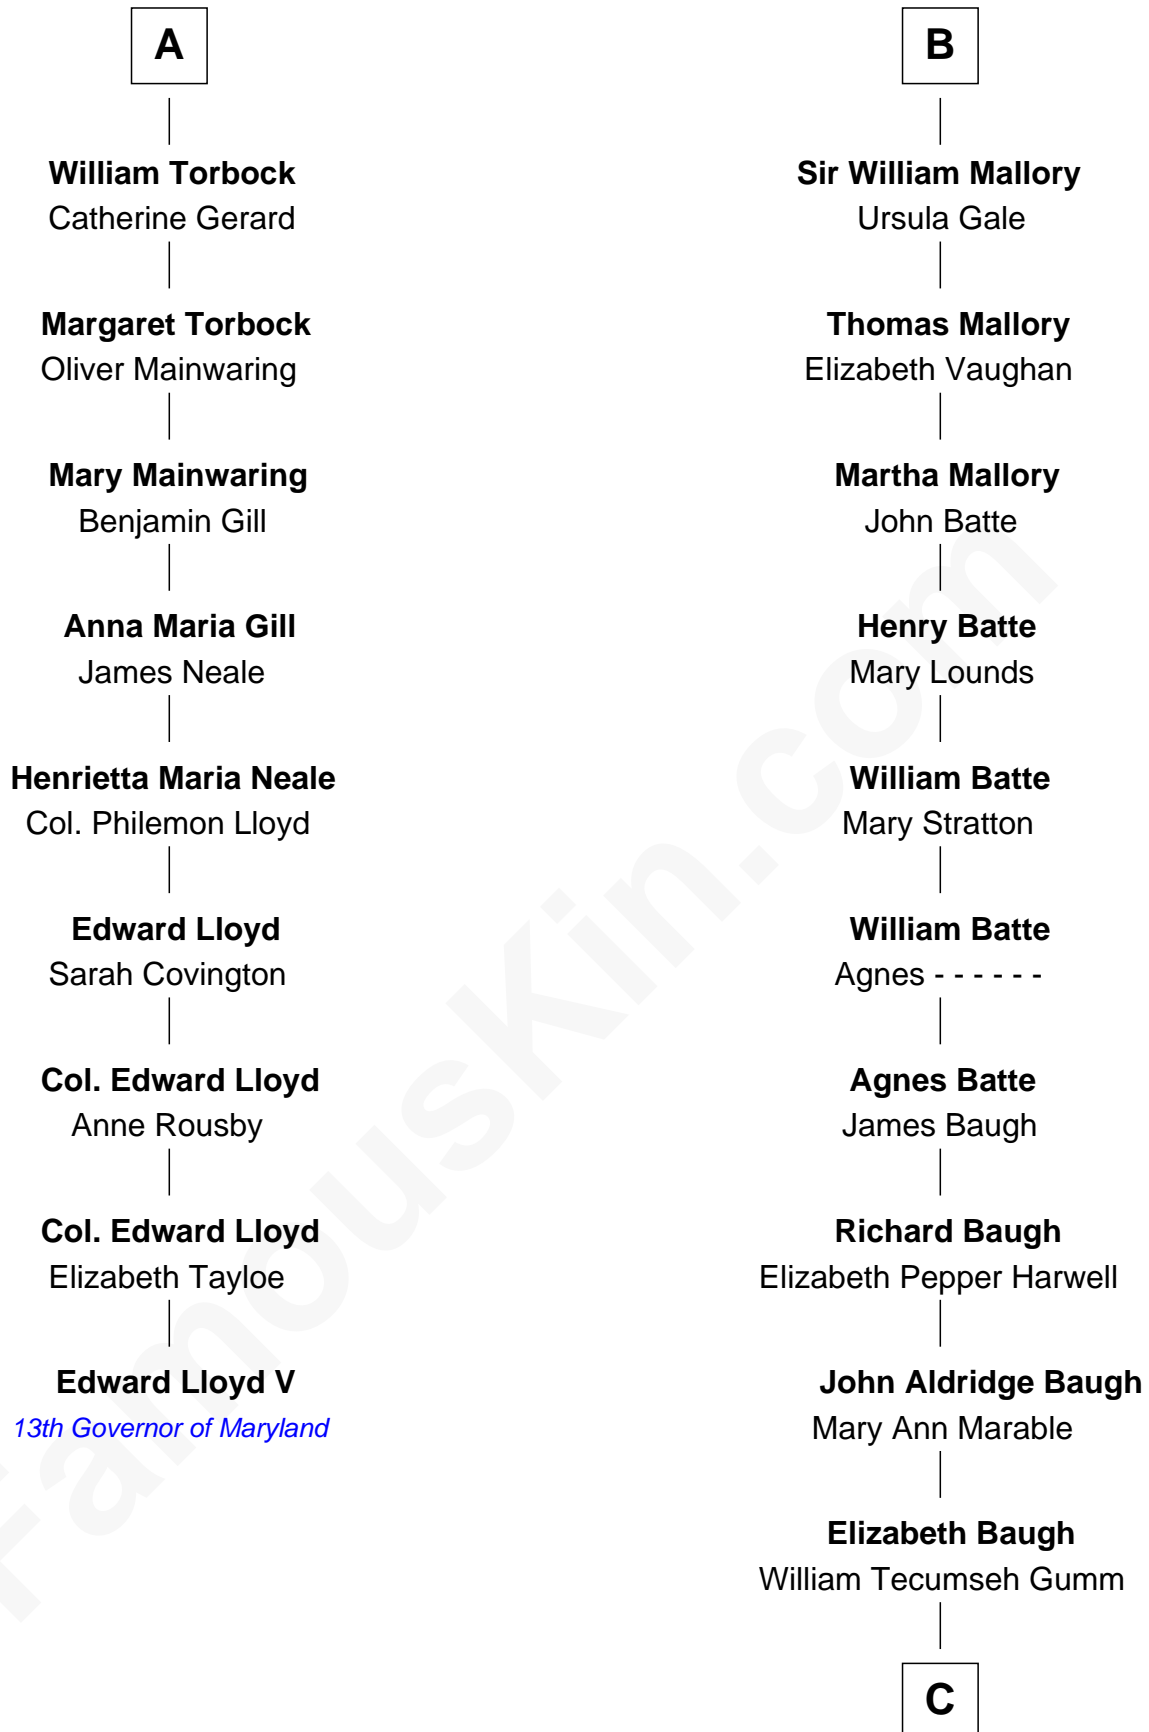

FamousKin.com Relationship Chart of

Edward Lloyd V

13th Governor of Maryland

15th cousin 3 times removed of

Judy Garland

Singer and Movie Actress

Edmund Fitzalan

Alice de Warenne

Richard Fitzalan
Eleanor Plantagenet

Sir Richard Fitzalan
Elizabeth de Bohun

Elizabeth Fitzalan
Sir Robert Goushill

Joan Goushill
Sir Thomas Stanley

Sir John Stanley
Elizabeth Weever

Margery Stanley
Sir William Torbock

Thomas Torbock
Elizabeth Moore

A

Aline Fitzalan

Sir Roger le Strange

Lucy le Strange
Sir William Willoughby

Margery Willoughby
Sir William FitzHugh

Lora FitzHugh
Sir John Constable

Joan Constable
Sir William Mallory

Sir John Mallory
Margaret Thwaites

Sir William Mallory
Jane Norton

B

C

Francis Avent Gumm

Ethel Marian Milne

Judy Garland

Singer and Movie Actress