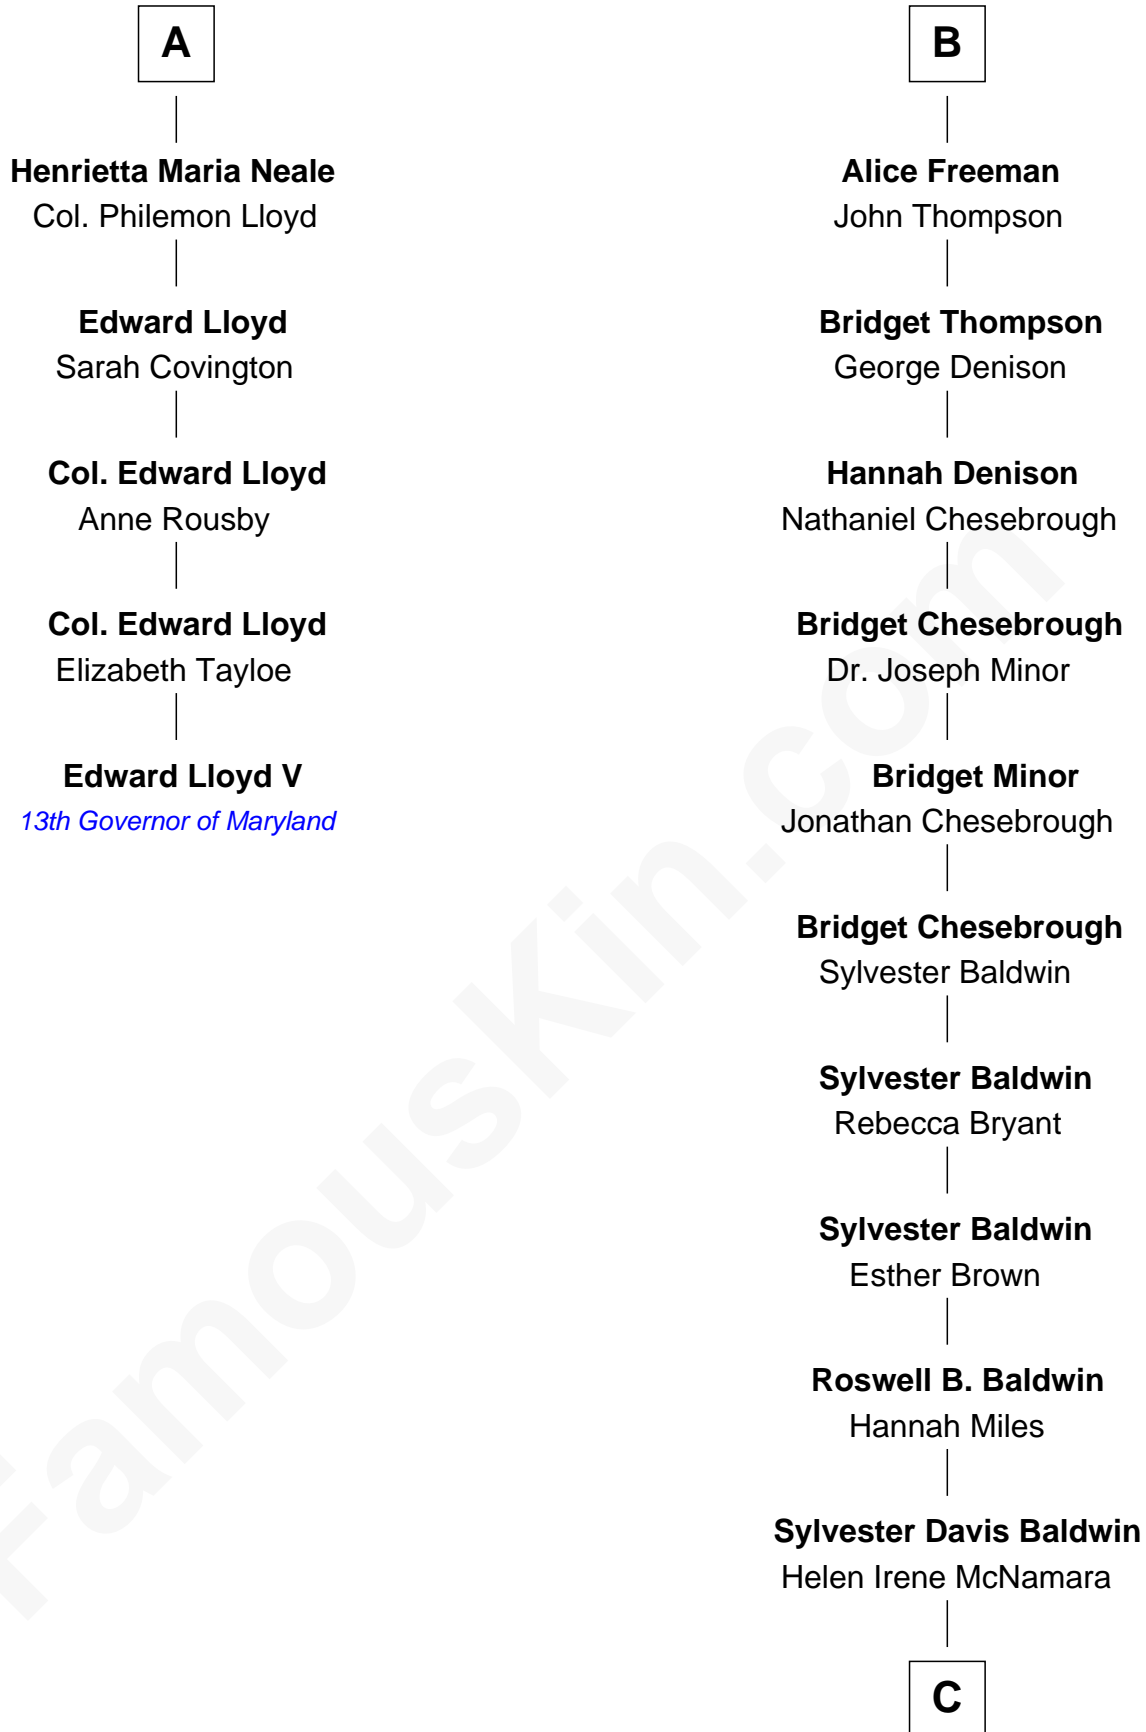

FamousKin.com Relationship Chart of

Edward Lloyd V

13th Governor of Maryland

11th cousin 8 times removed of

Alec Baldwin

Television and Movie Actor

Sir John Throckmorton

Eleanor Spinney

Thomas Winslow

Agnes Winslow

John Giffard

Thomas Giffard

Joan Langston

Amy Giffard

Richard Samwell

Susanna Samwell

Peter Edwards

Edward Edwards

Ursula Coles

Margaret Edwards

Henry Freeman

B

C

—
Alexander Rae Baldwin

Ruth Mary Noble

—
Alexander Rae Baldwin

Carol Newcomb Martineau

—
Alec Baldwin

Television and Movie Actor

FamousKin.com