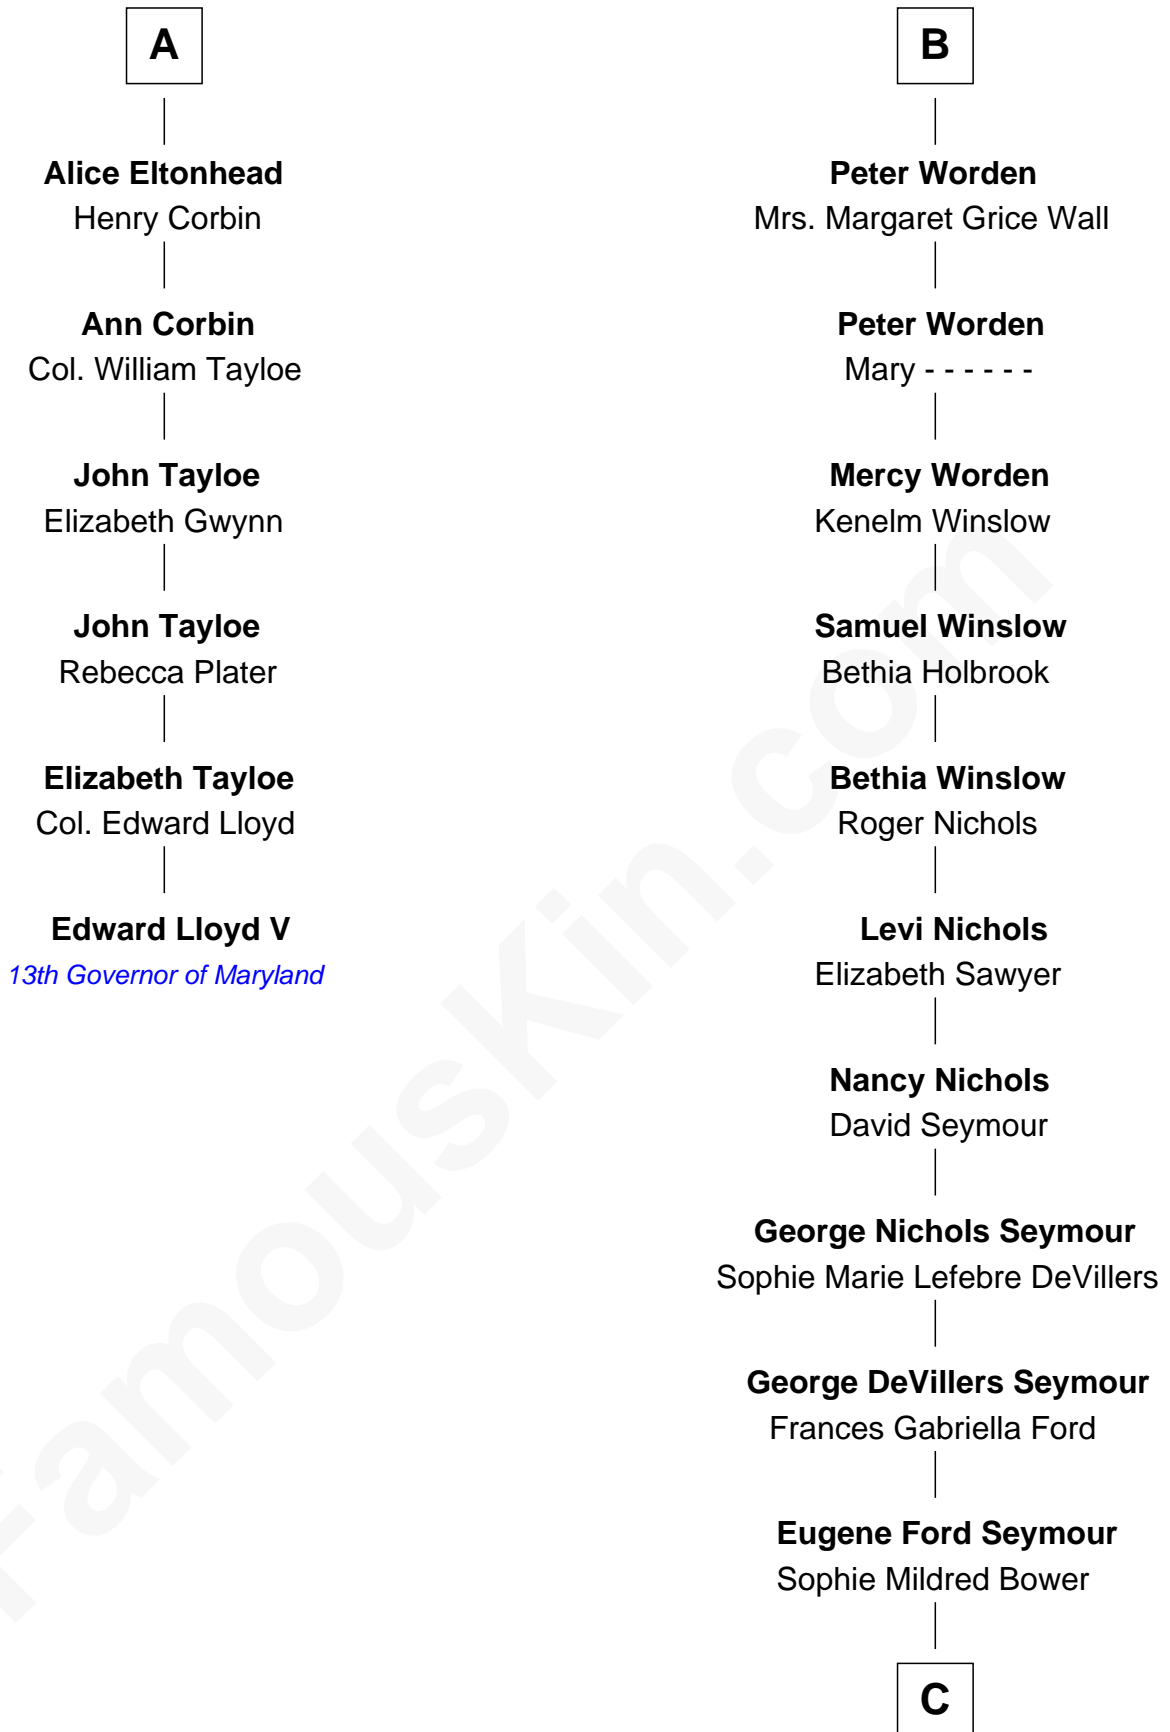

FamousKin.com Relationship Chart of

Edward Lloyd V

13th Governor of Maryland

12th cousin 6 times removed of

Jane Fonda

Movie Actress

Sir Nicholas Harington

Isabel English

C

—
Frances Ford Seymour

Henry Jaynes Fonda

—
Jane Fonda

Movie Actress

FamousKin.com