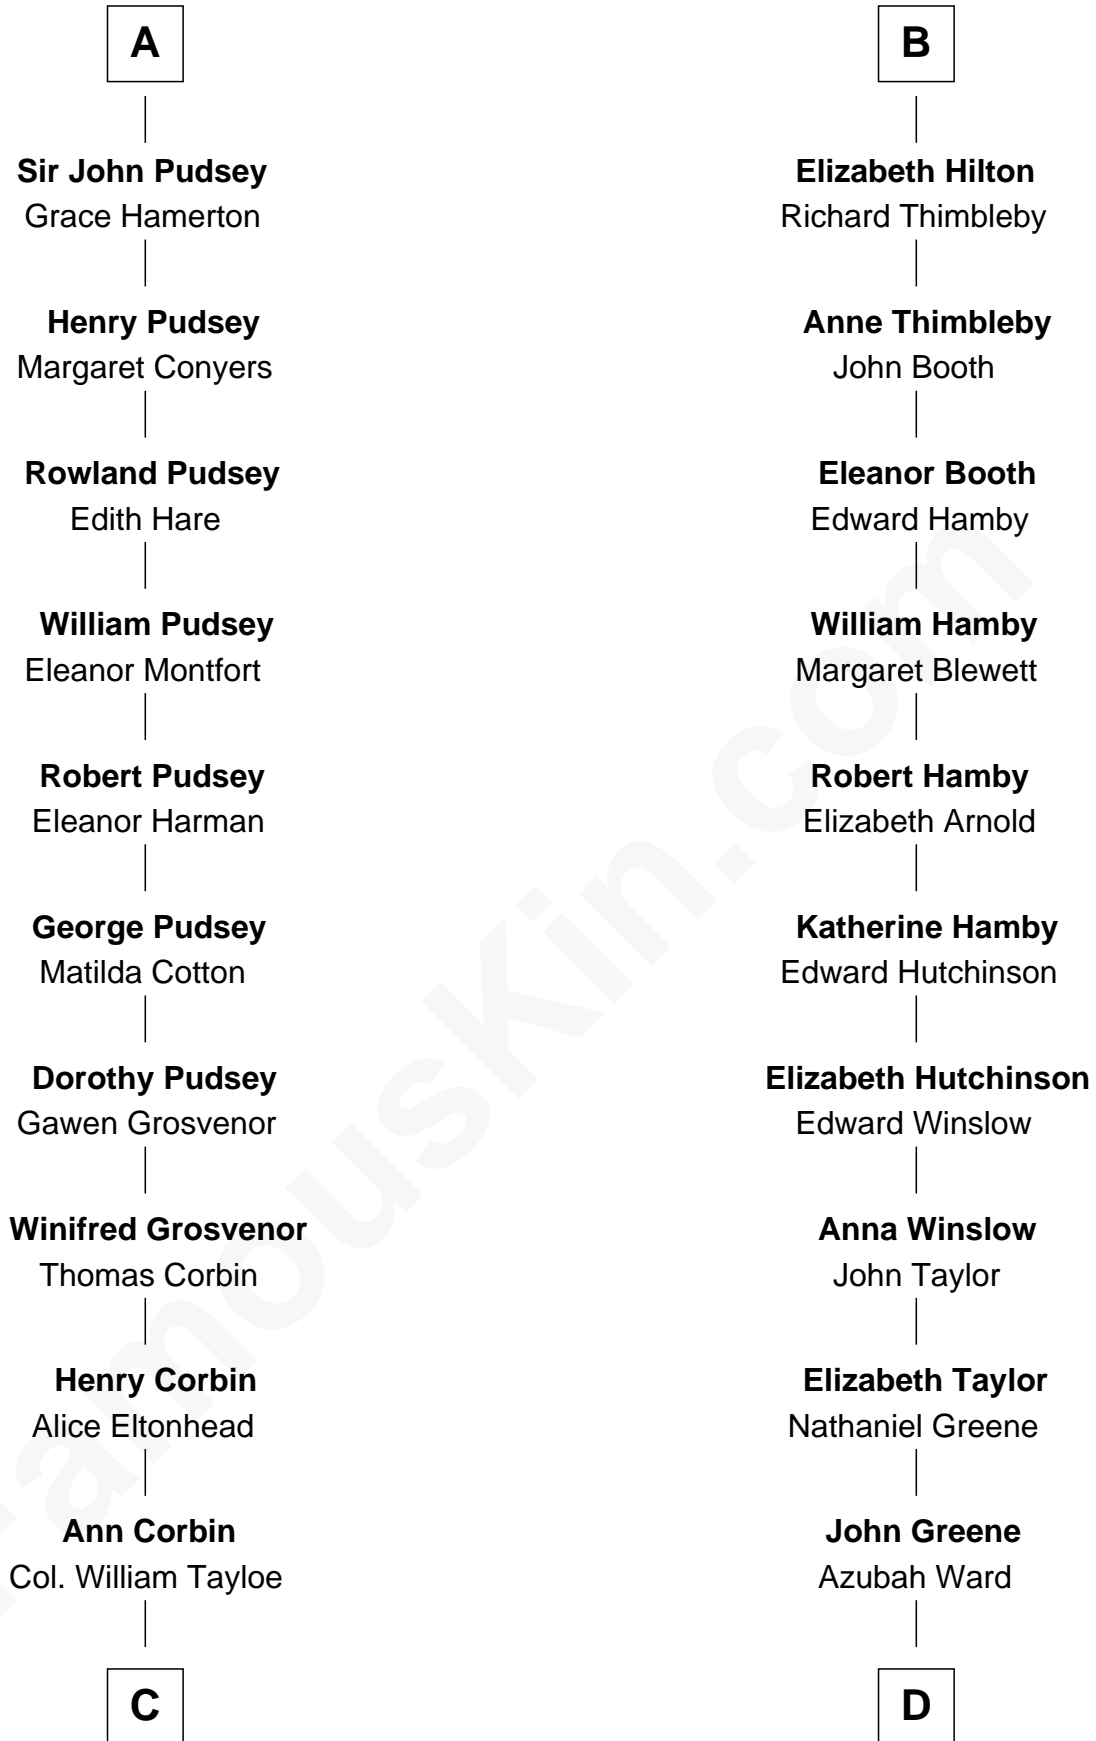

FamousKin.com

Relationship Chart of

Edward Lloyd V

13th Governor of Maryland

19th cousin 1 time removed of

Lucretia (Rudolph) Garfield

First Lady of President James Garfield

Maud of Angus

C

John Tayloe
Elizabeth Gwynn

John Tayloe
Rebecca Plater

Elizabeth Tayloe
Col. Edward Lloyd

Edward Lloyd V
13th Governor of Maryland

D

Lucretia Greene
Elijah Mason

Arabella Greene Mason
Zebulon Rudolph