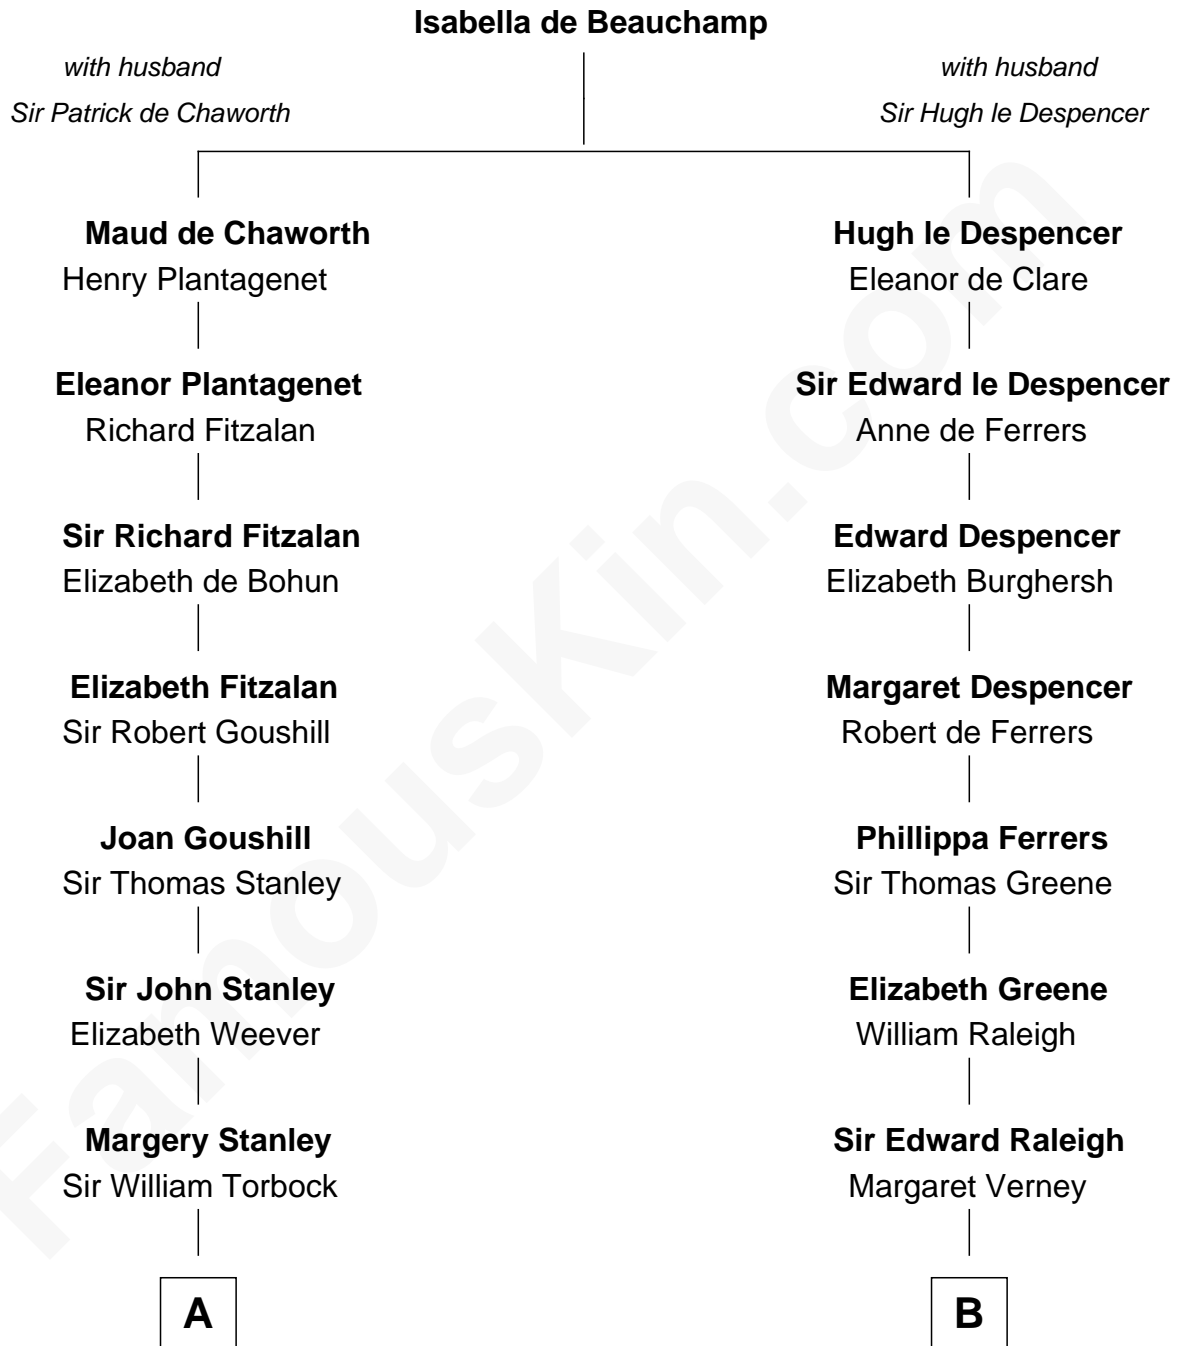

FamousKin.com

Relationship Chart of

Edward Lloyd V

13th Governor of Maryland

16th cousin 2 times removed of

Lucretia (Rudolph) Garfield

First Lady of President James Garfield

C

Arabella Greene Mason

Zebulon Rudolph

Lucretia (Rudolph) Garfield

First Lady of James Garfield

FamousKin.com