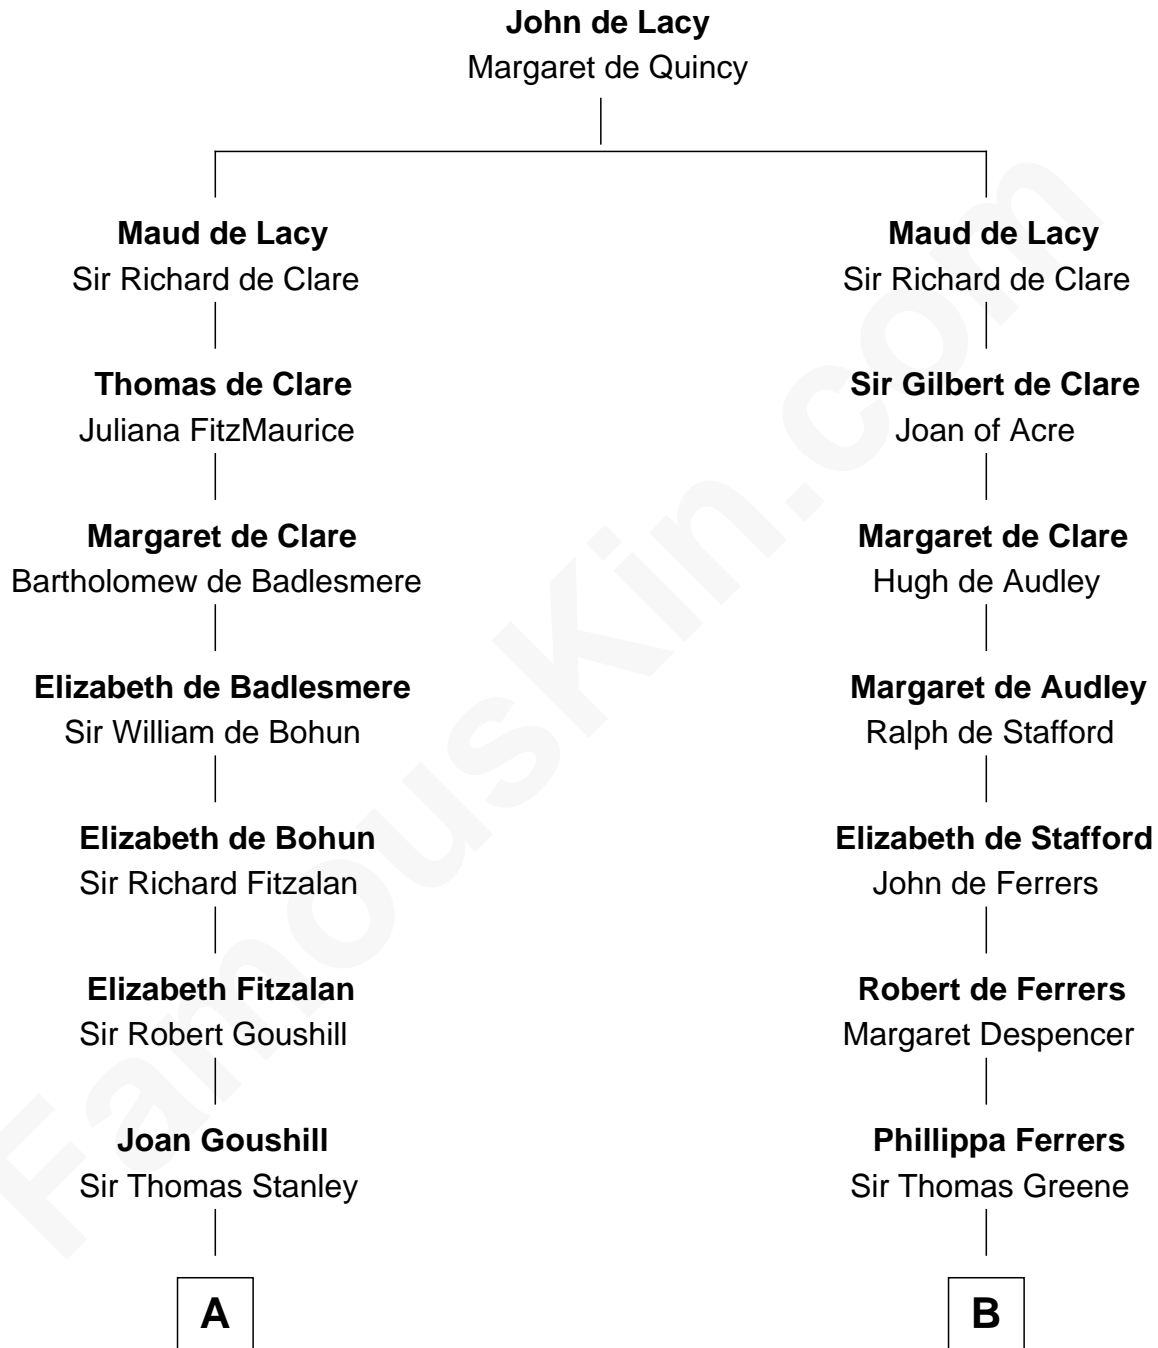

FamousKin.com

Relationship Chart of

Edward Lloyd V

13th Governor of Maryland

18th cousin 2 times removed of

Lucretia (Rudolph) Garfield

First Lady of President James Garfield

C

Col. Edward Lloyd
Elizabeth Tayloe

Edward Lloyd V
13th Governor of Maryland

D

Peleg Sanford Mason
Mary Stanton

Elijah Mason
Lucretia Greene

Arabella Greene Mason
Zebulon Rudolph

Lucretia (Rudolph) Garfield
First Lady of James Garfield