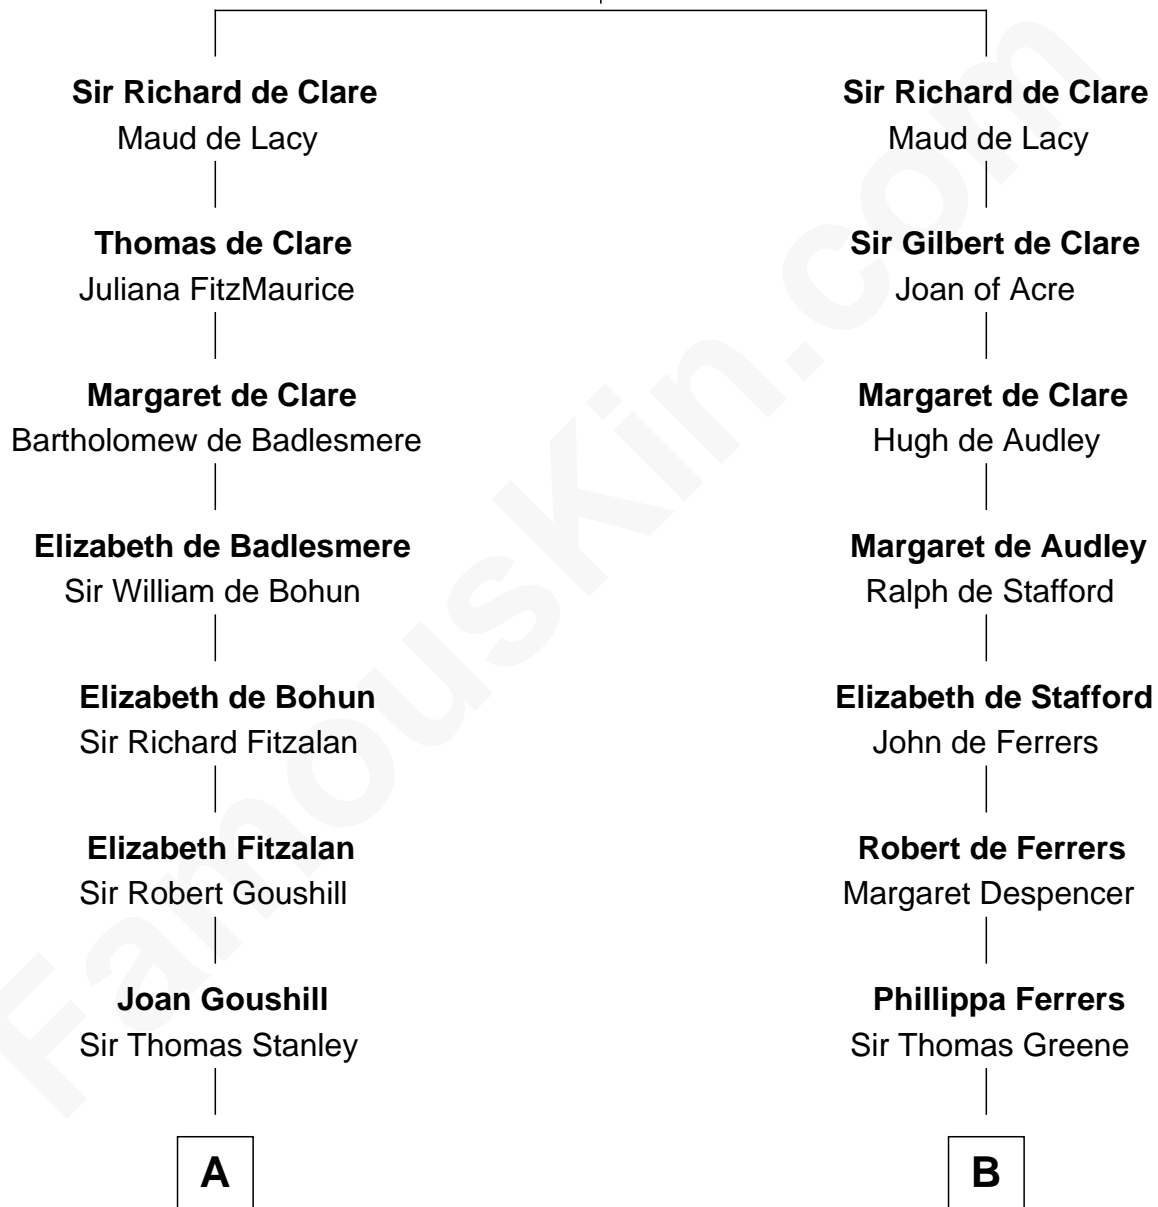

FamousKin.com Relationship Chart of

Edward Lloyd V

13th Governor of Maryland

18th cousin 2 times removed of

Lucretia (Rudolph) Garfield

First Lady of President James Garfield

Gilbert de Clare

Isabel Marshal

C

Col. Edward Lloyd

Elizabeth Tayloe

Edward Lloyd V

13th Governor of Maryland

D

Peleg Sanford Mason

Mary Stanton

Elijah Mason

Lucretia Greene

Arabella Greene Mason

Zebulon Rudolph

Lucretia (Rudolph) Garfield

First Lady of James Garfield

FamousKin.com