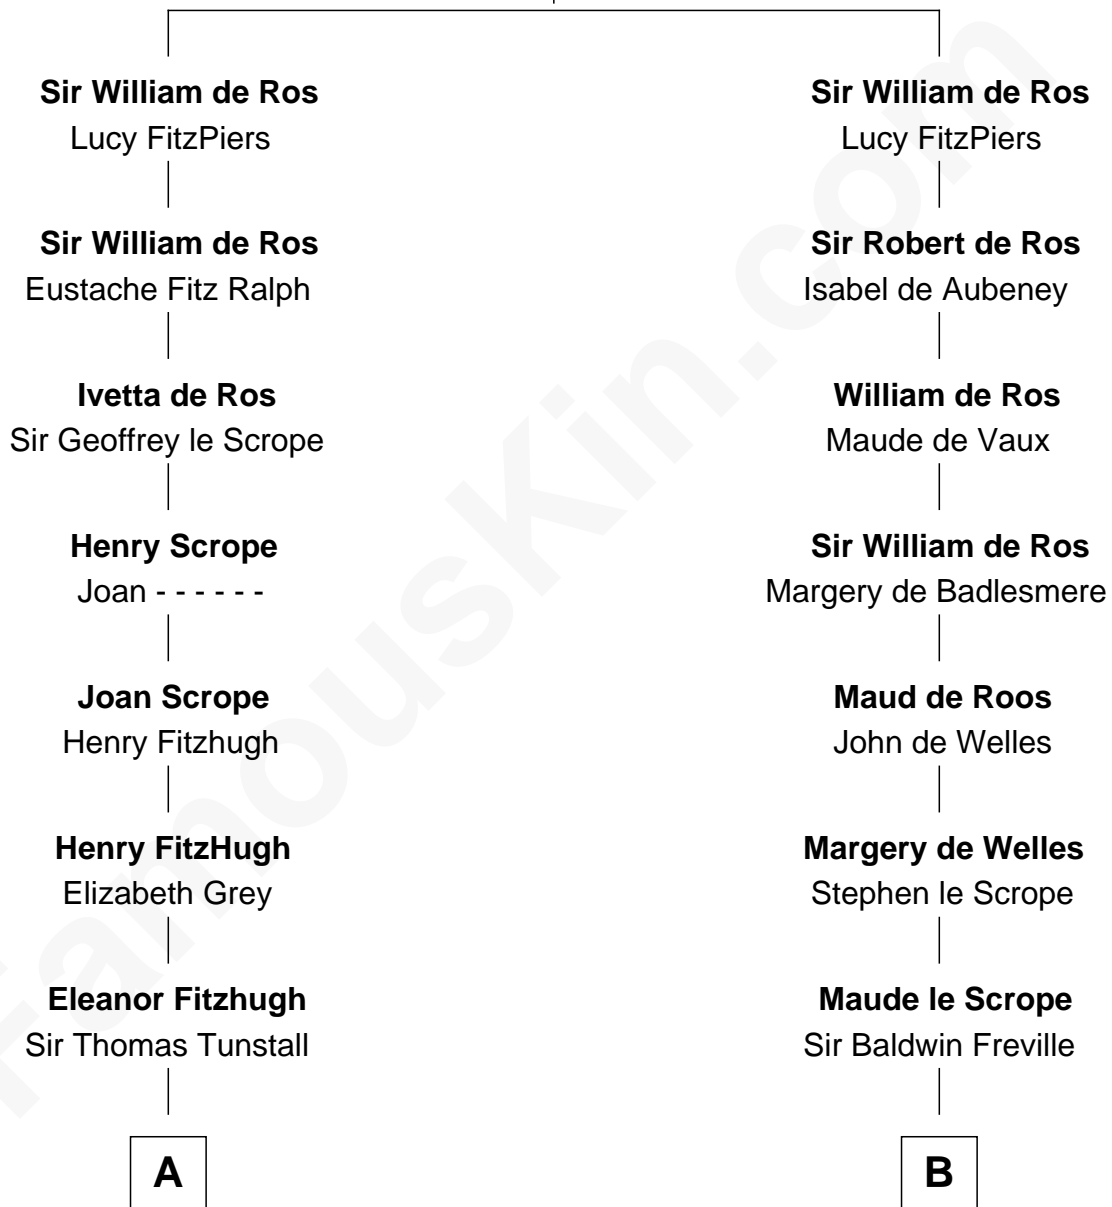

# FamousKin.com Relationship Chart of

**Edward Lloyd V**

*13th Governor of Maryland*

21st cousin of

**Lucretia (Rudolph) Garfield**

*First Lady of President James Garfield*

**Robert de Ros**  
Isabel of Scotland

**C**

**Ann Corbin**  
Col. William Tayloe

**John Tayloe**  
Elizabeth Gwynn

**John Tayloe**  
Rebecca Plater

**Elizabeth Tayloe**  
Col. Edward Lloyd

**Edward Lloyd V**  
*13th Governor of Maryland*

**D**

**Elizabeth Taylor**  
Nathaniel Greene

**John Greene**  
Azubah Ward

**Lucretia Greene**  
Elijah Mason

**Arabella Greene Mason**  
Zebulon Rudolph

**Lucretia (Rudolph) Garfield**  
*First Lady of James Garfield*