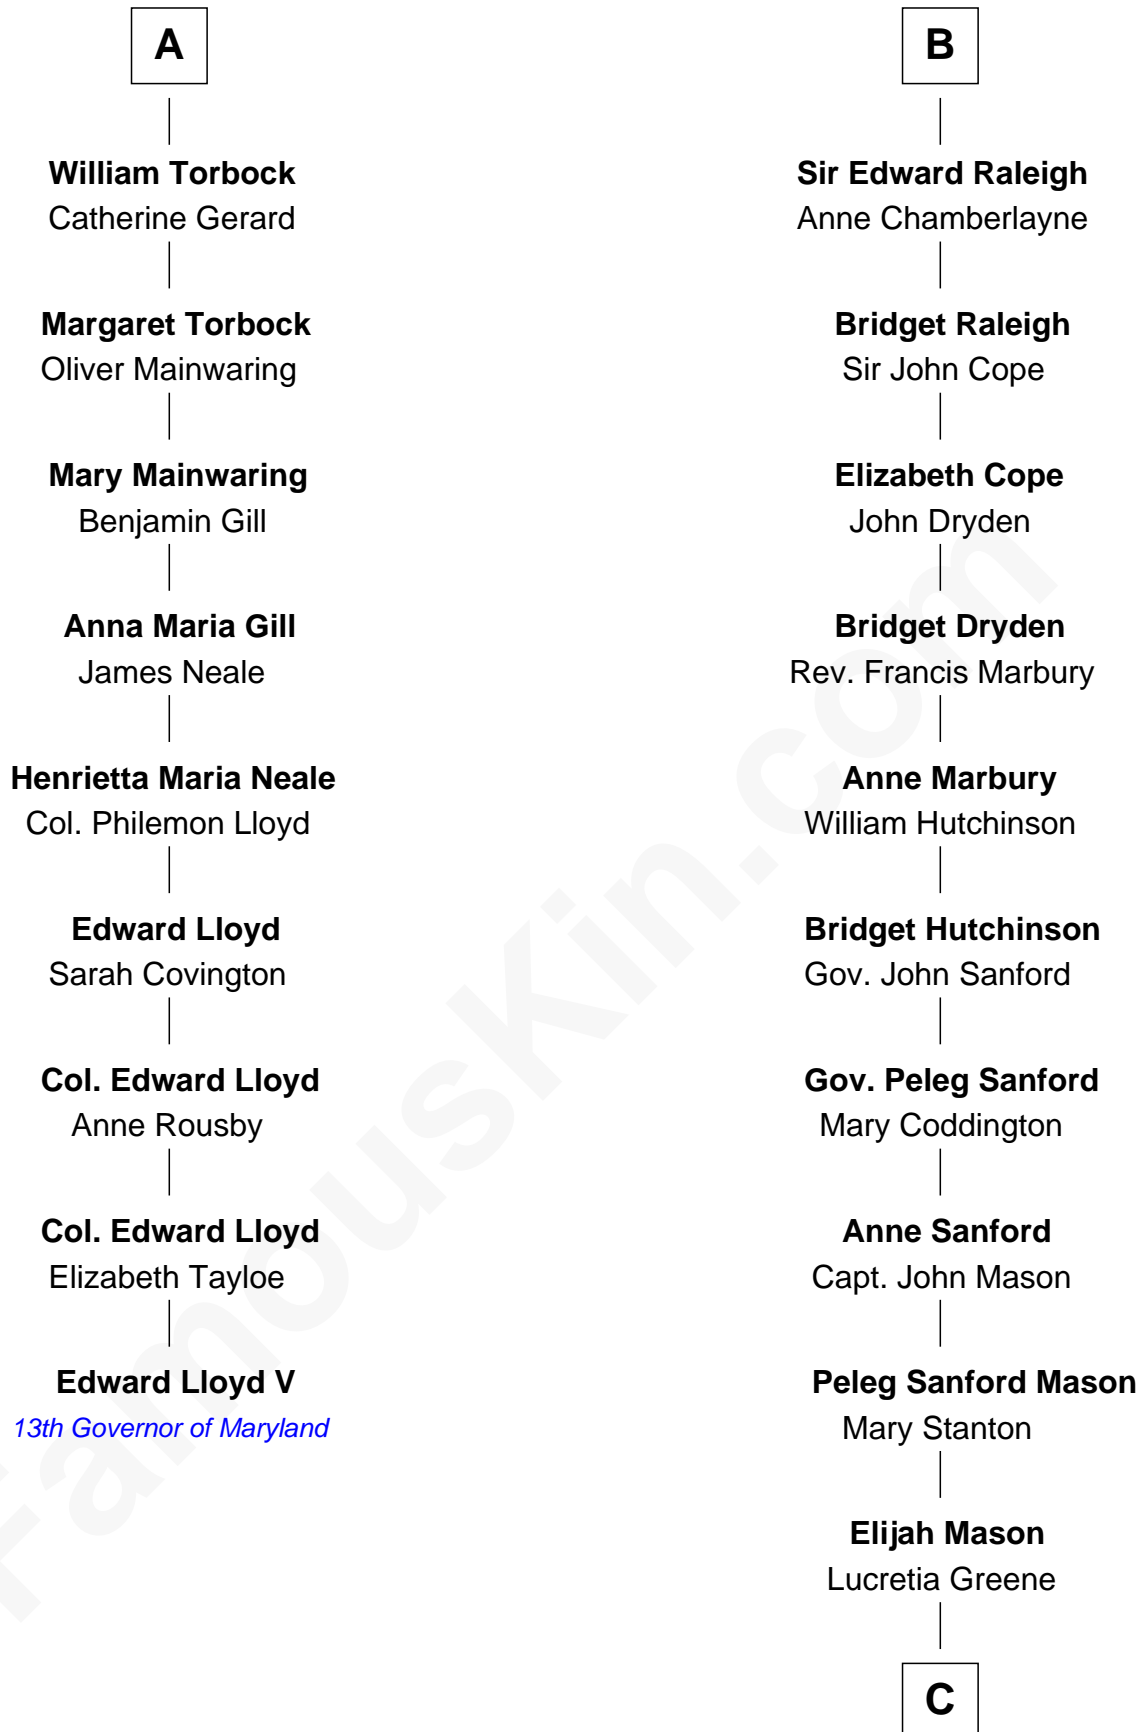

FamousKin.com

Relationship Chart of

Edward Lloyd V

13th Governor of Maryland

15th cousin 3 times removed of

Lucretia (Rudolph) Garfield

First Lady of President James Garfield

Humphrey de Bohun

Elizabeth Plantagenet

Sir William de Bohun
Elizabeth de Badlesmere

Elizabeth de Bohun
Sir Richard Fitzalan

Elizabeth Fitzalan
Sir Robert Goushill

Joan Goushill
Sir Thomas Stanley

Sir John Stanley
Elizabeth Weever

Margery Stanley
Sir William Torbock

Thomas Torbock
Elizabeth Moore

A

Eleanor de Bohun
Sir James le Boteler

Pernel le Boteler
Sir Gilbert Talbot

Sir Richard Talbot
Ankaret le Strange

Mary Talbot
Sir Thomas Greene

Sir Thomas Greene
Phillippa Ferrers

Elizabeth Greene
William Raleigh

Sir Edward Raleigh
Margaret Verney

B

C

Arabella Greene Mason

Zebulon Rudolph

Lucretia (Rudolph) Garfield