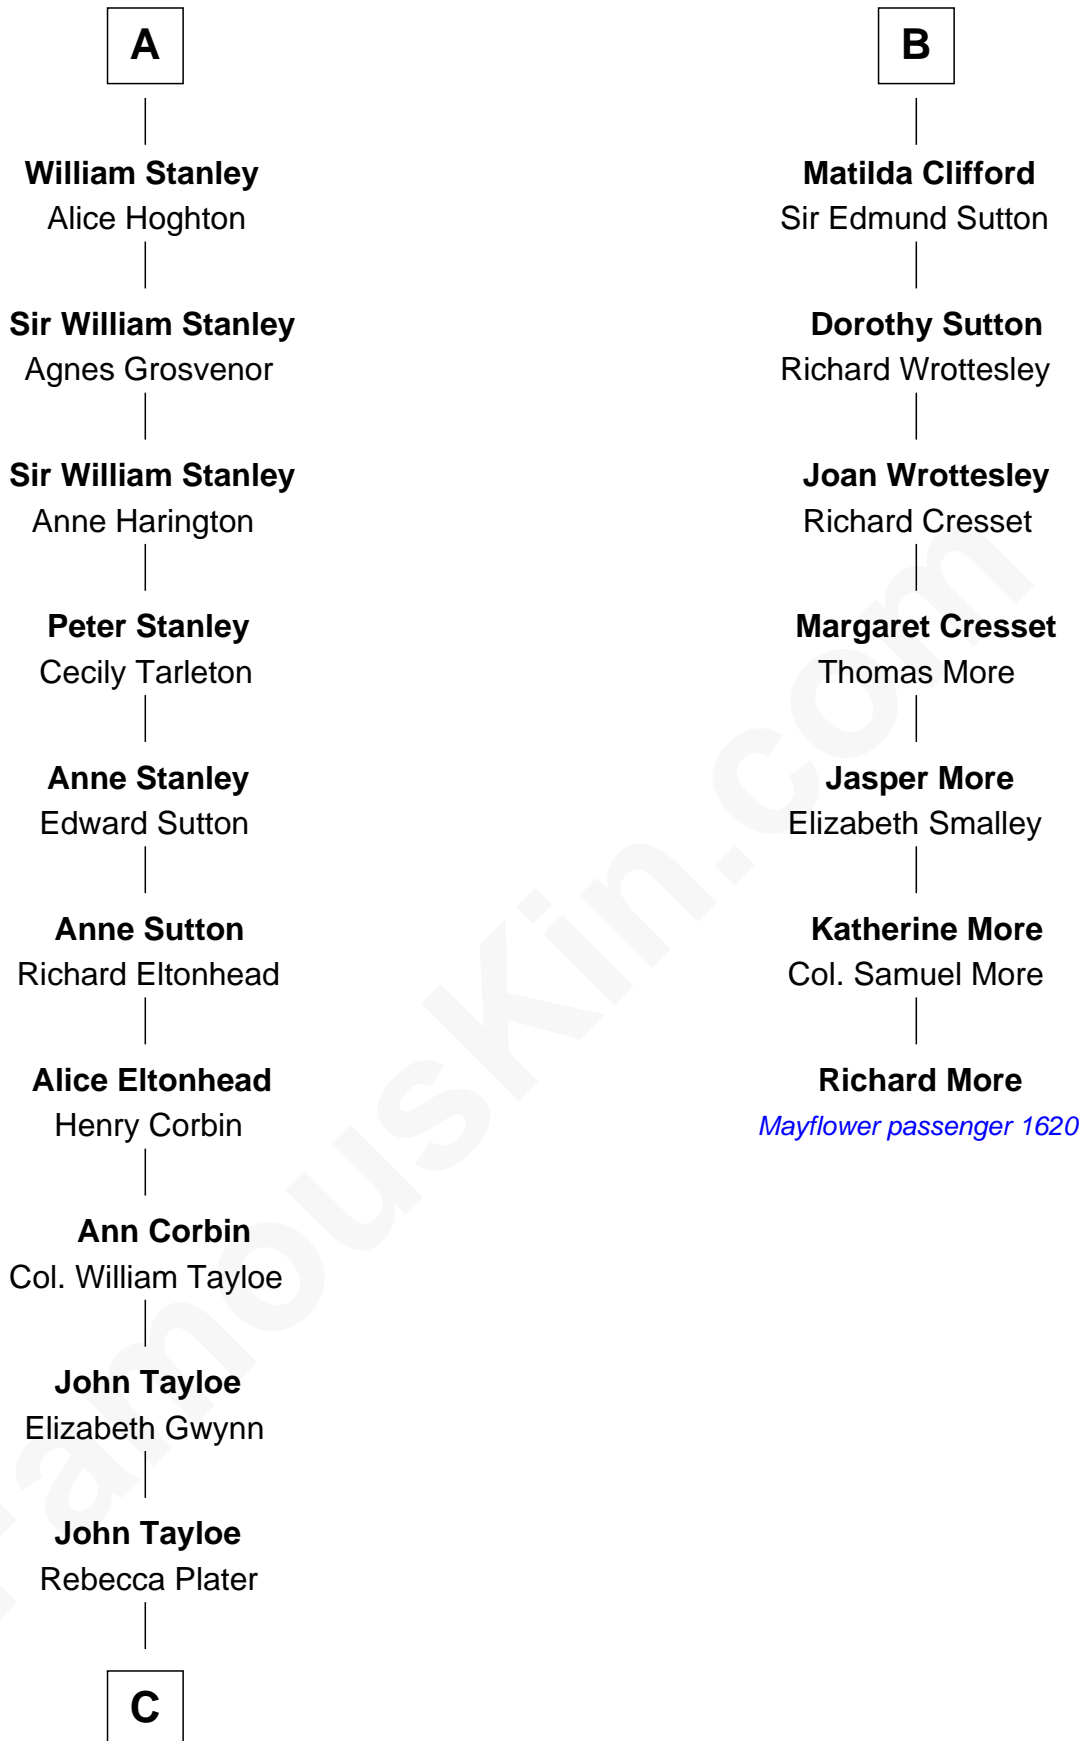

FamousKin.com

Relationship Chart of

Edward Lloyd V

13th Governor of Maryland

13th cousin 5 times removed of

Richard More

(c1614 - c1696) Mayflower passenger 1620

MAYFLOWER

C

Elizabeth Tayloe
Col. Edward Lloyd

Edward Lloyd V
13th Governor of Maryland

FamousKin.com