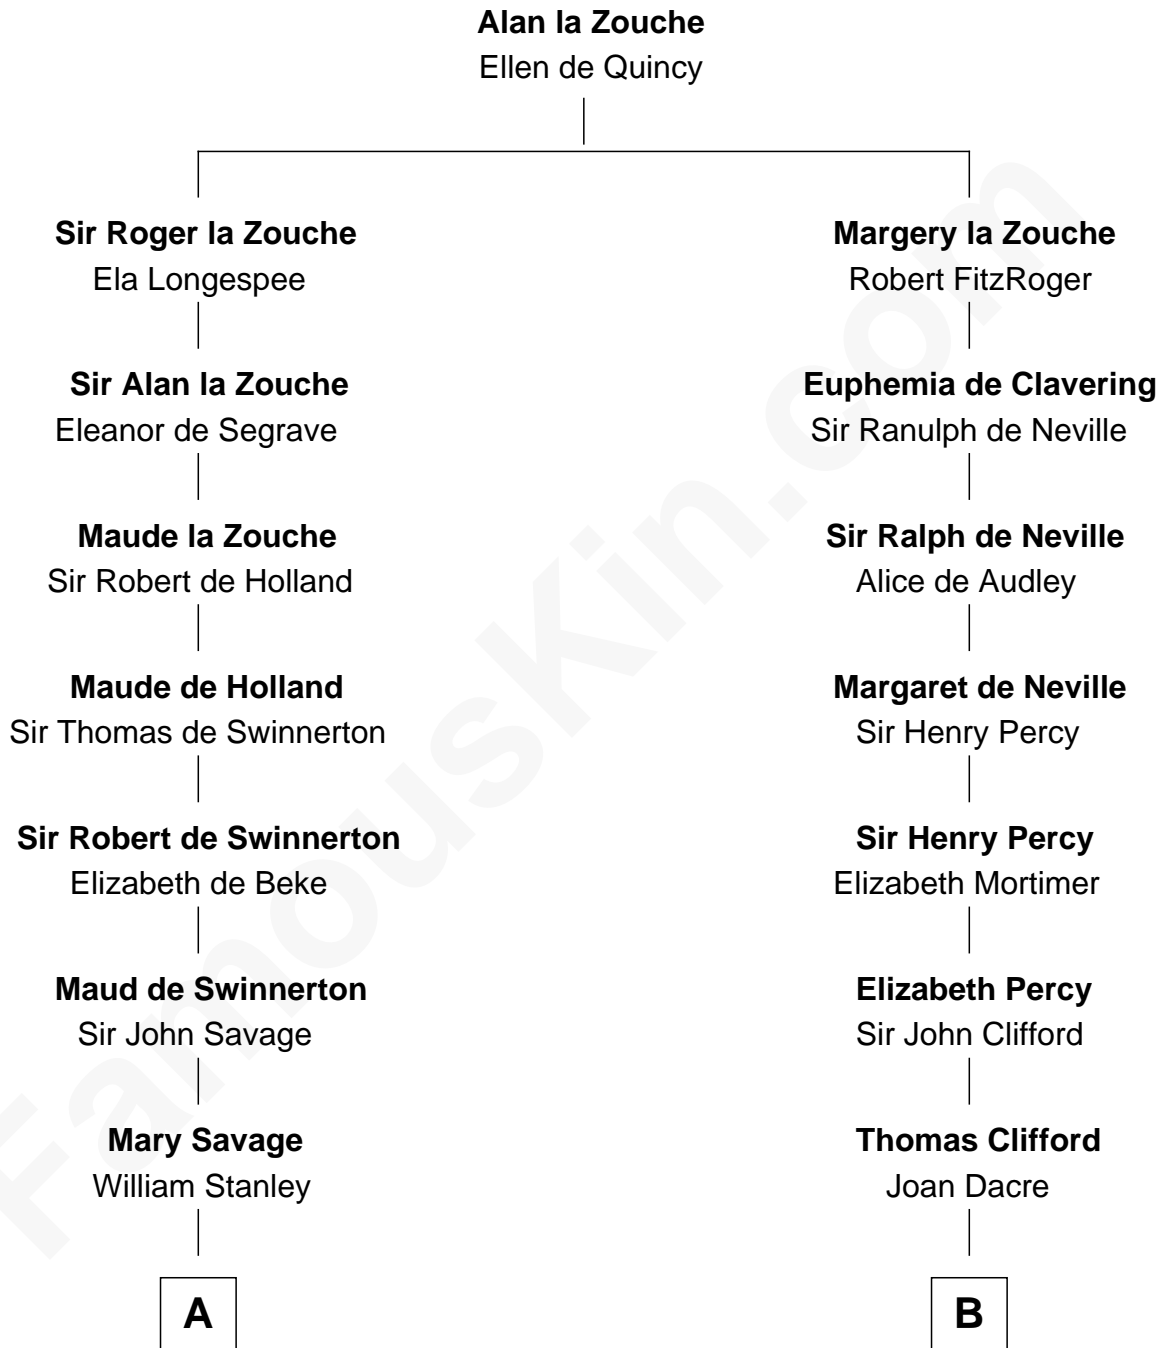

FamousKin.com

Relationship Chart of

Edward Lloyd V

13th Governor of Maryland

13th cousin 5 times removed of

Richard More

(c1614 - c1696) Mayflower passenger 1620

MAYFLOWER

C

Elizabeth Tayloe
Col. Edward Lloyd

Edward Lloyd V
13th Governor of Maryland

FamousKin.com