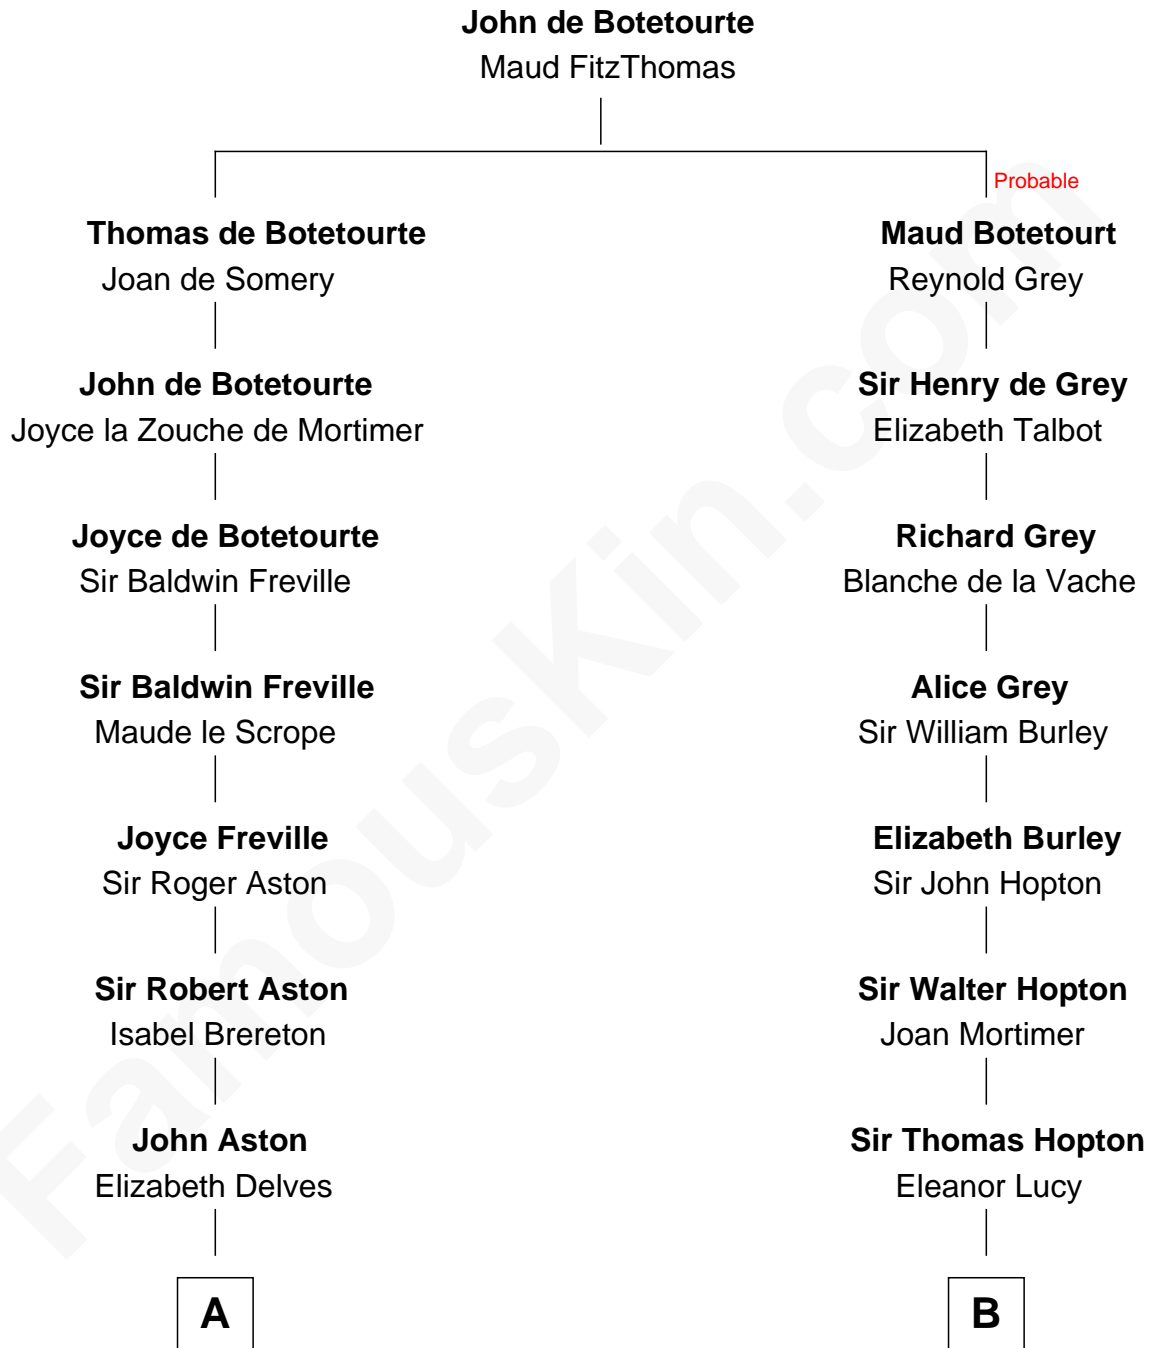

FamousKin.com Relationship Chart of

Edward Lloyd V

13th Governor of Maryland

13th cousin 6 times removed of

Richard More

(c1614 - c1696) Mayflower passenger 1620

MAYFLOWER

C

—
John Tayloe
Rebecca Plater

—
Elizabeth Tayloe
Col. Edward Lloyd

—
Edward Lloyd V
13th Governor of Maryland

FamousKin.com