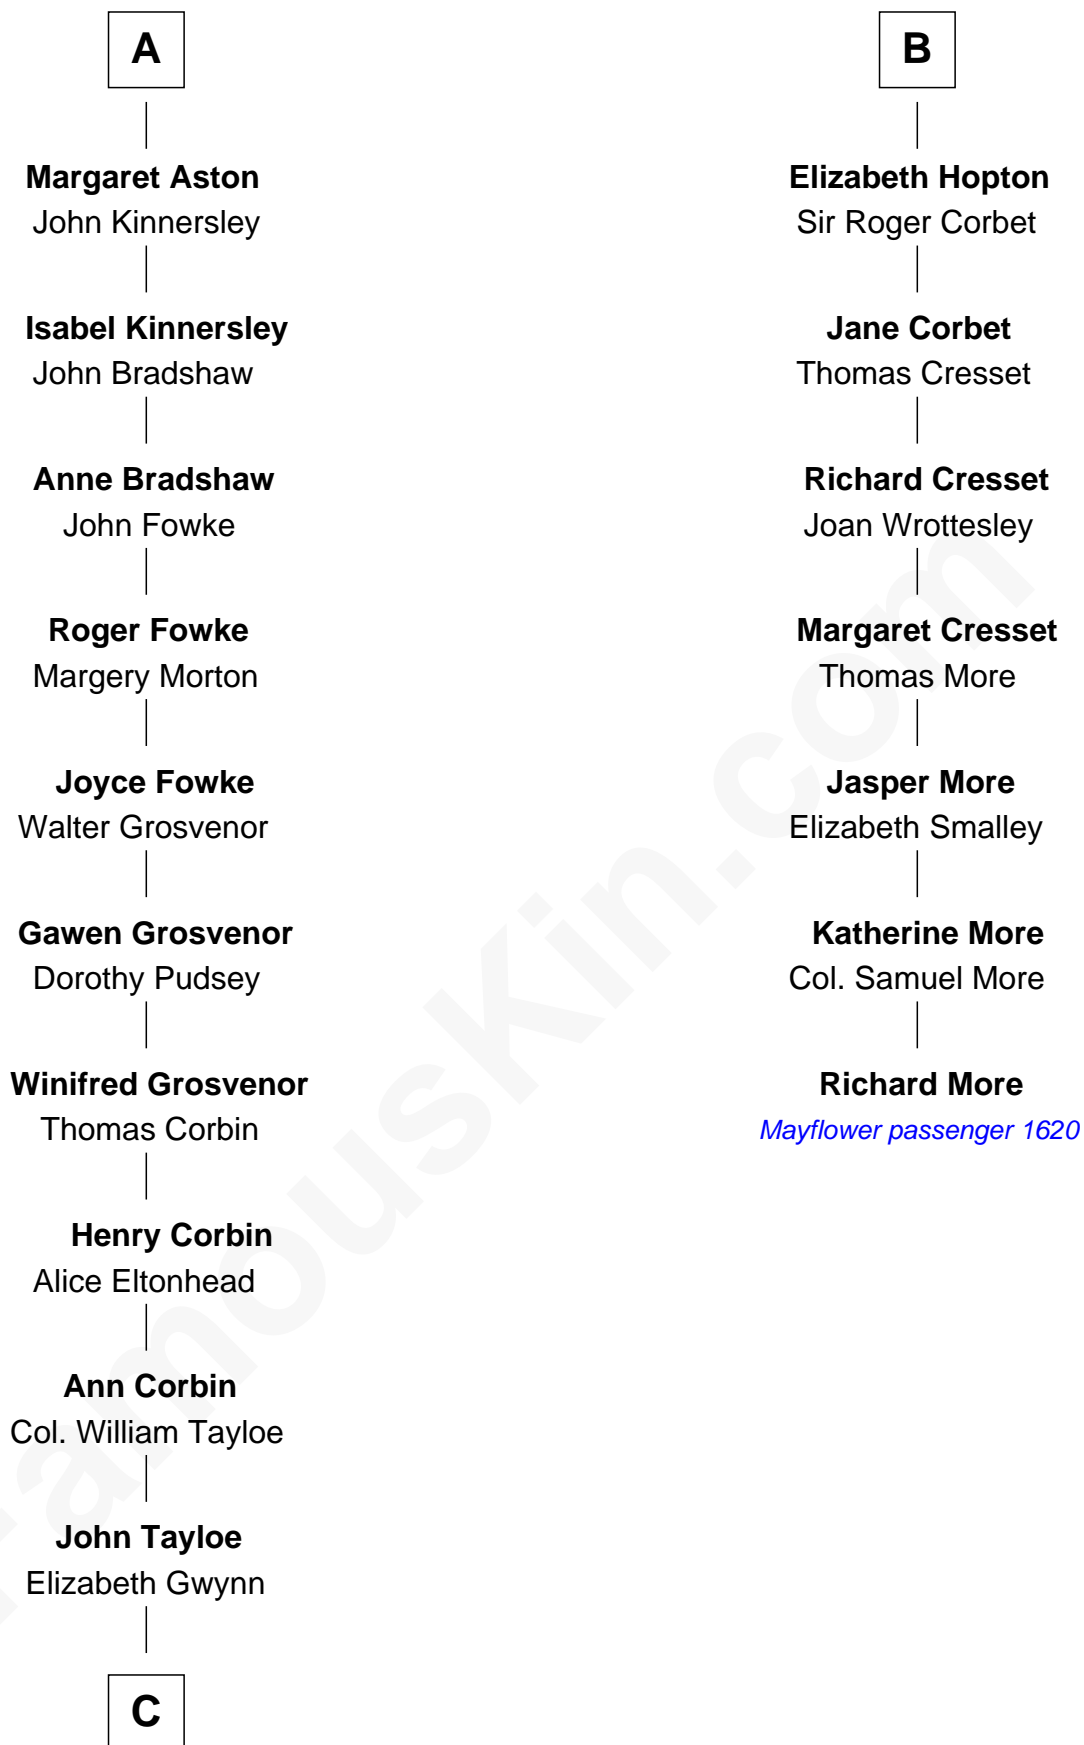

FamousKin.com Relationship Chart of

Edward Lloyd V

13th Governor of Maryland

13th cousin 6 times removed of

Richard More

(c1614 - c1696) Mayflower passenger 1620

MAYFLOWER

C

—
John Tayloe
Rebecca Plater

—
Elizabeth Tayloe
Col. Edward Lloyd

—
Edward Lloyd V
13th Governor of Maryland

FamousKin.com