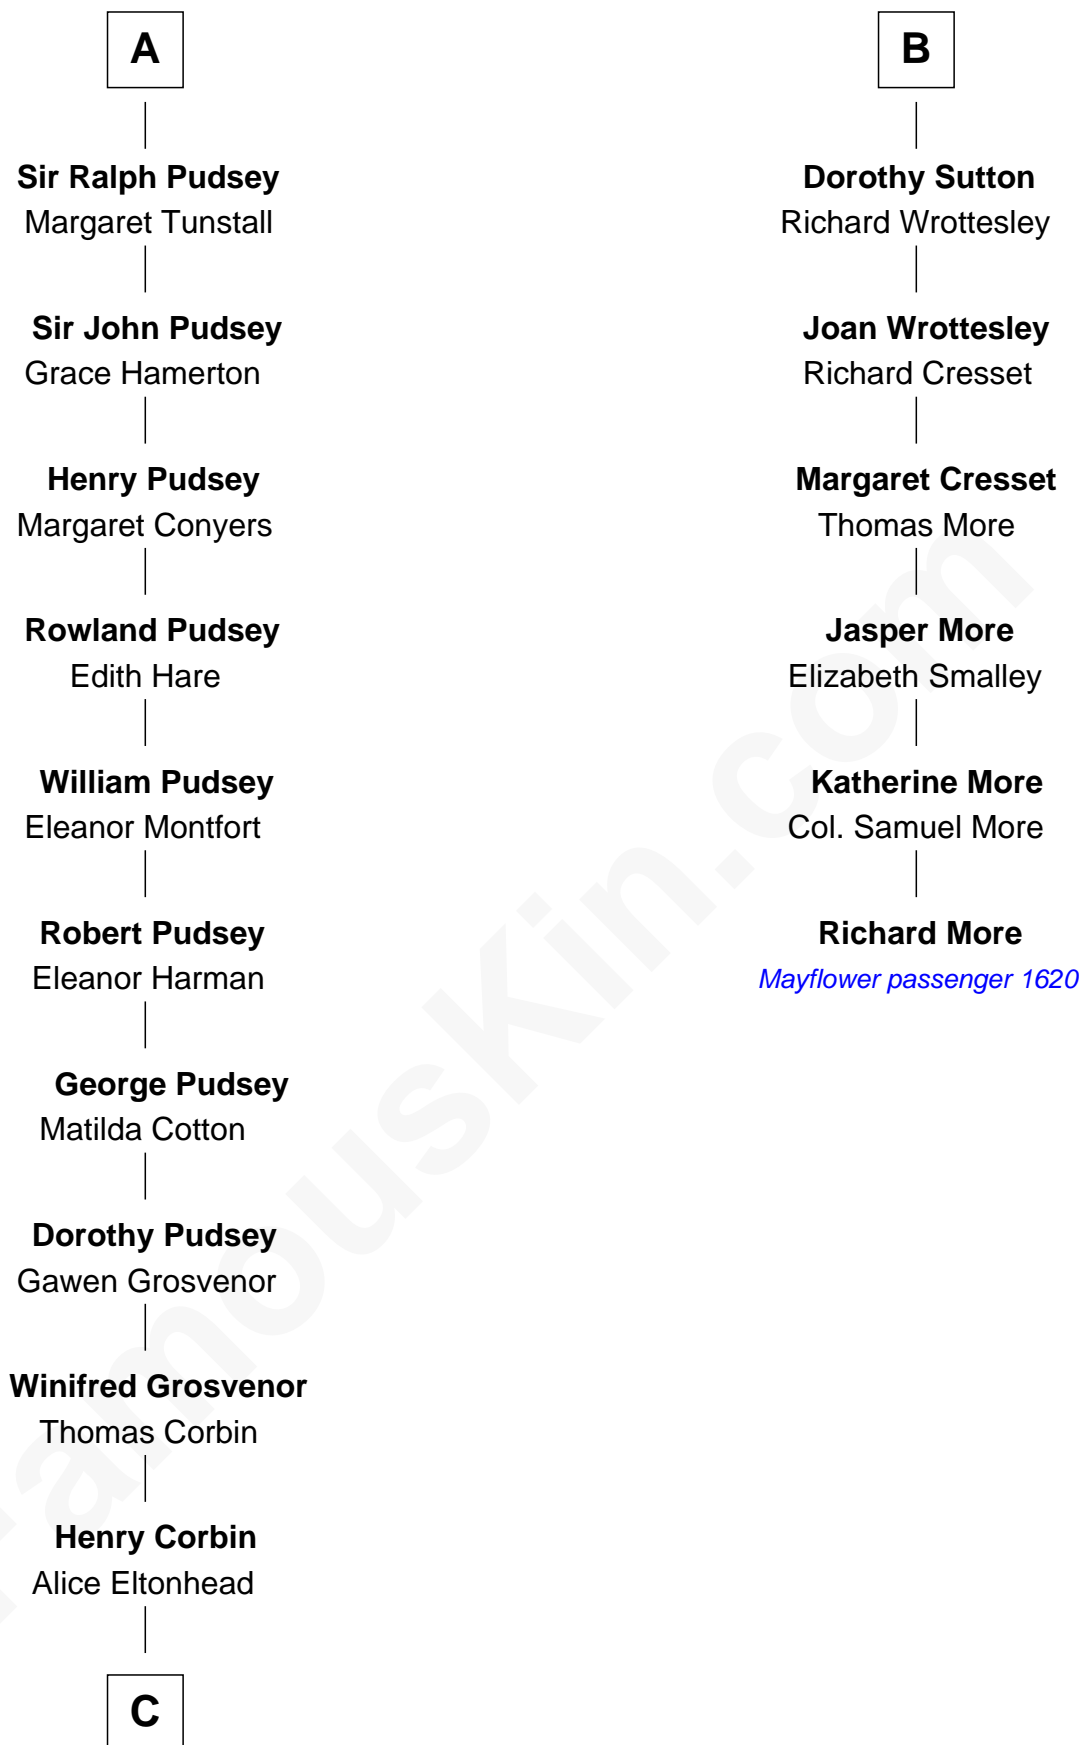

FamousKin.com Relationship Chart of

Edward Lloyd V

13th Governor of Maryland

12th cousin 9 times removed of

Richard More

(c1614 - c1696) Mayflower passenger 1620

MAYFLOWER

C

—
Ann Corbin
Col. William Tayloe

—
John Tayloe
Elizabeth Gwynn

—
John Tayloe
Rebecca Plater

—
Elizabeth Tayloe
Col. Edward Lloyd

—
Edward Lloyd V
13th Governor of Maryland

FamousKin.com