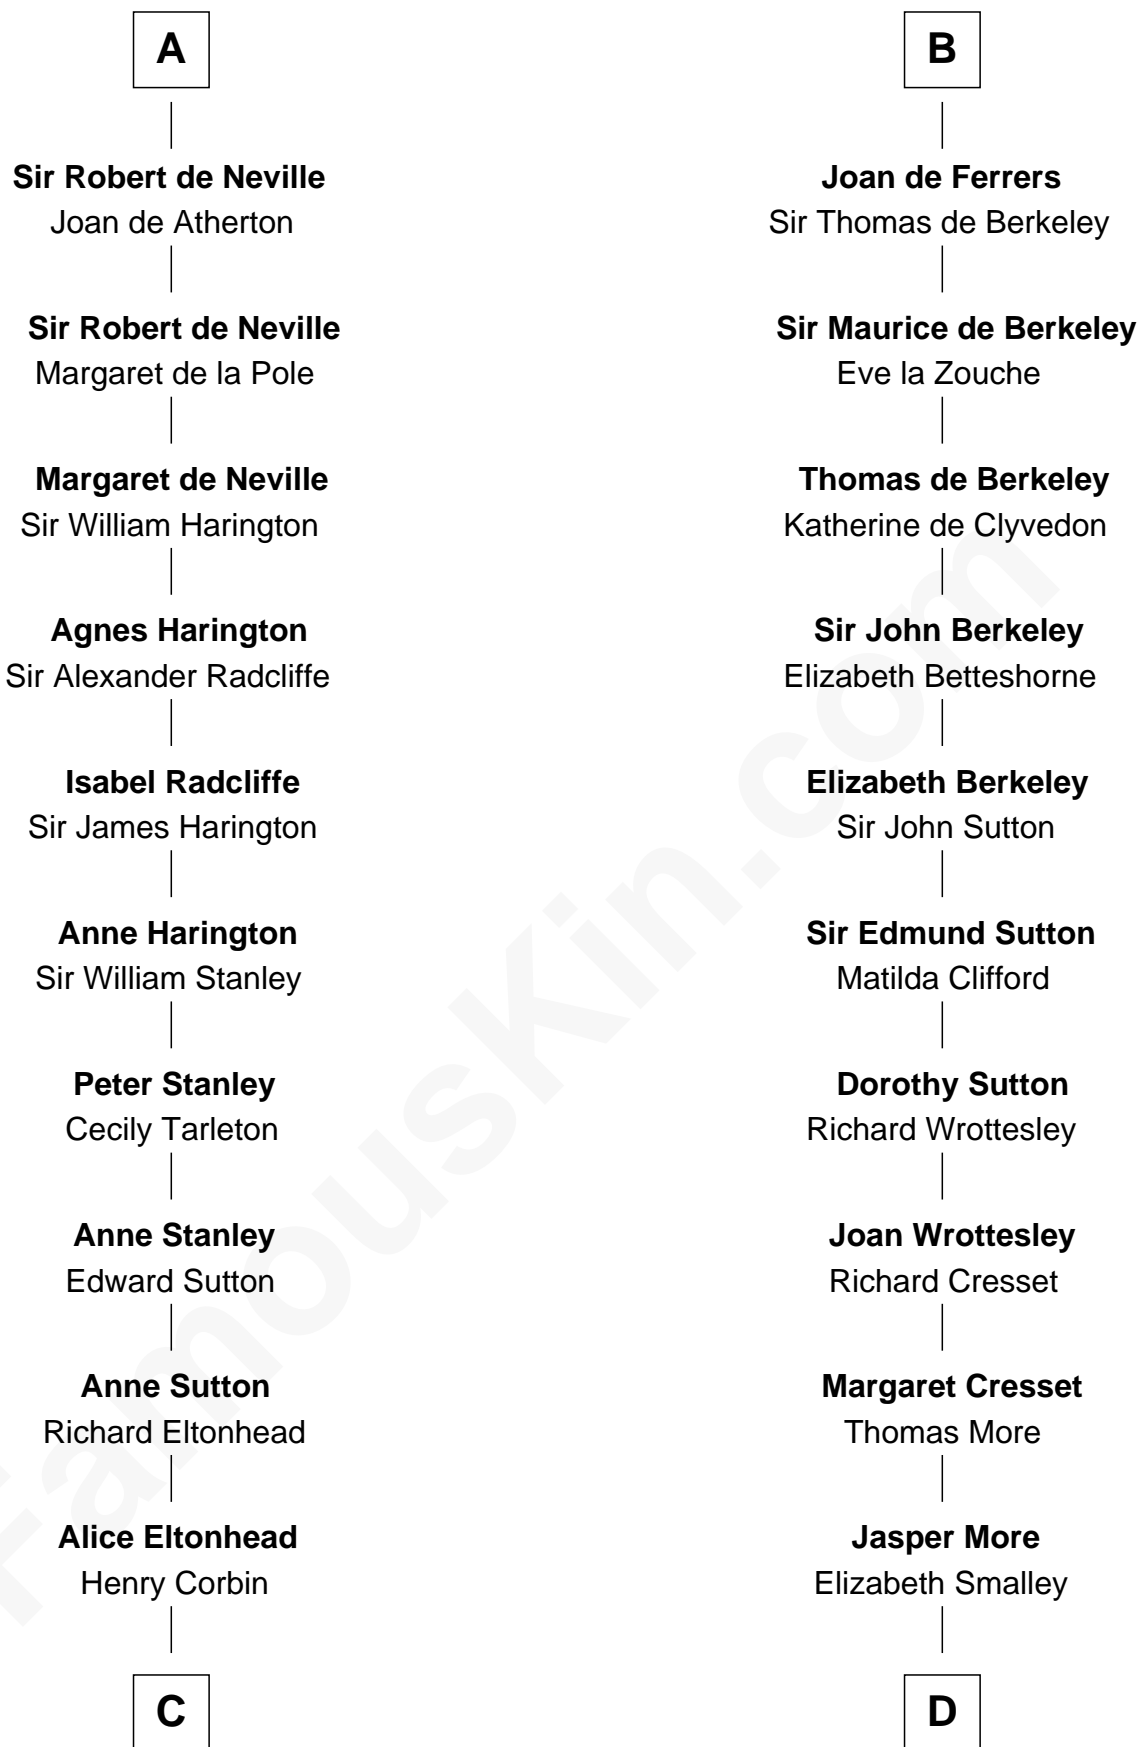

FamousKin.com Relationship Chart of

Edward Lloyd V

13th Governor of Maryland

18th cousin 3 times removed of

Richard More

(c1614 - c1696) Mayflower passenger 1620

MAYFLOWER

Maldred of Carlisle and Allendale

Edith of Northumbria

C

Ann Corbin
Col. William Tayloe

John Tayloe
Elizabeth Gwynn

John Tayloe
Rebecca Plater

Elizabeth Tayloe
Col. Edward Lloyd

Edward Lloyd V
13th Governor of Maryland

D

Katherine More
Col. Samuel More

Richard More
Mayflower passenger 1620

FamousKin.com