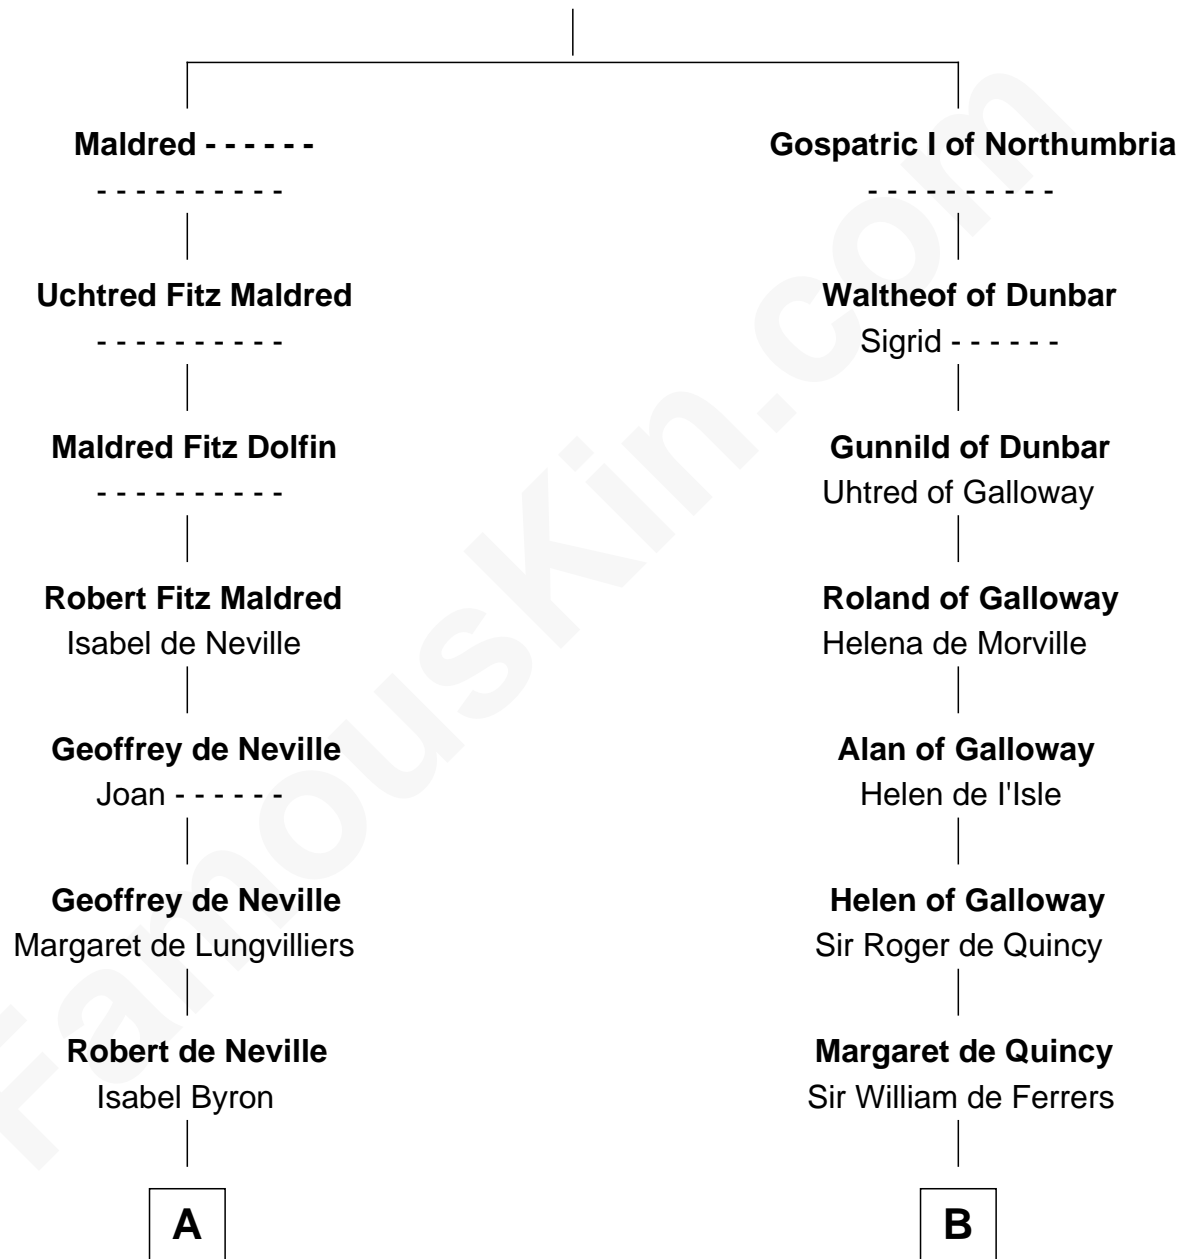

FamousKin.com Relationship Chart of

Edward Lloyd V

13th Governor of Maryland

18th cousin 3 times removed of

Richard More

(c1614 - c1696) Mayflower passenger 1620

MAYFLOWER

Maldred of Carlisle and Allendale

Edith of Northumbria

C

Ann Corbin
Col. William Tayloe

John Tayloe
Elizabeth Gwynn

John Tayloe
Rebecca Plater

Elizabeth Tayloe
Col. Edward Lloyd

Edward Lloyd V
13th Governor of Maryland

D

Katherine More
Col. Samuel More

Richard More
Mayflower passenger 1620

FamousKin.com