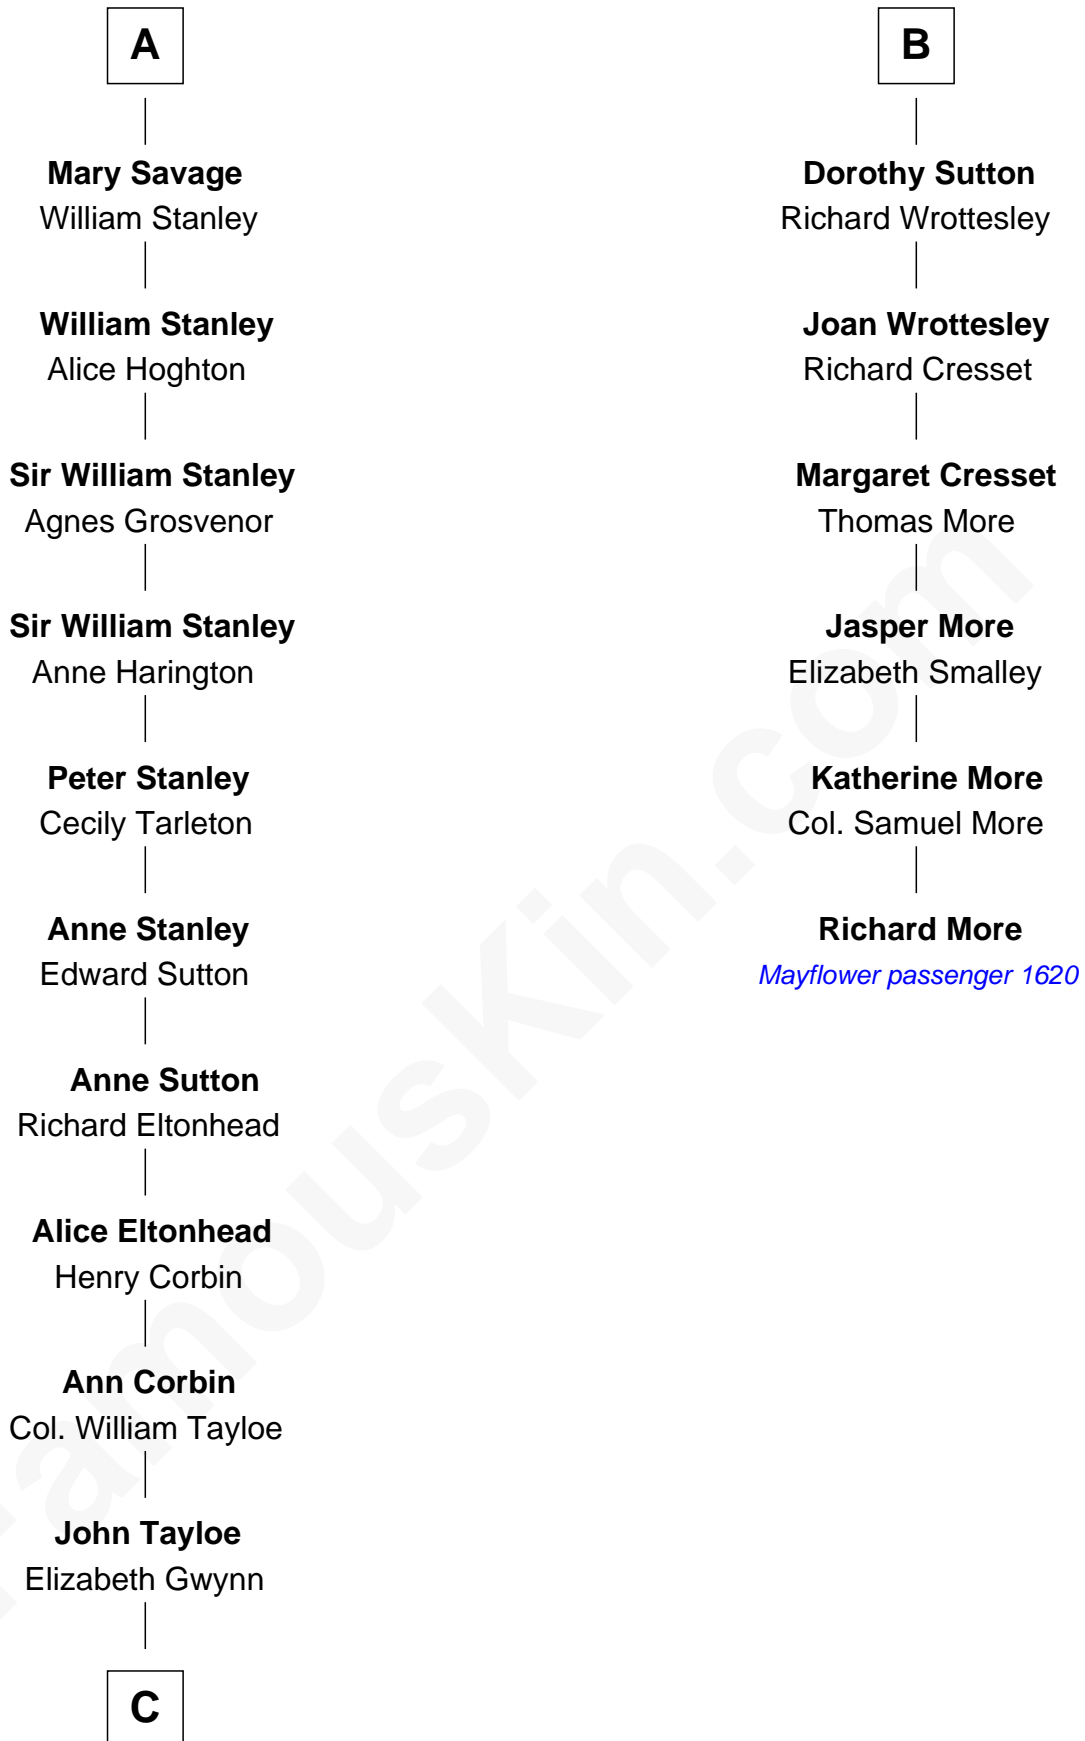

# FamousKin.com Relationship Chart of

**Edward Lloyd V**

*13th Governor of Maryland*

12th cousin 7 times removed of

**Richard More**

*(c1614 - c1696) Mayflower passenger 1620*

**MAYFLOWER**

**C**

—  
**John Tayloe**  
Rebecca Plater

—  
**Elizabeth Tayloe**  
Col. Edward Lloyd

—  
**Edward Lloyd V**  
*13th Governor of Maryland*

FamousKin.com