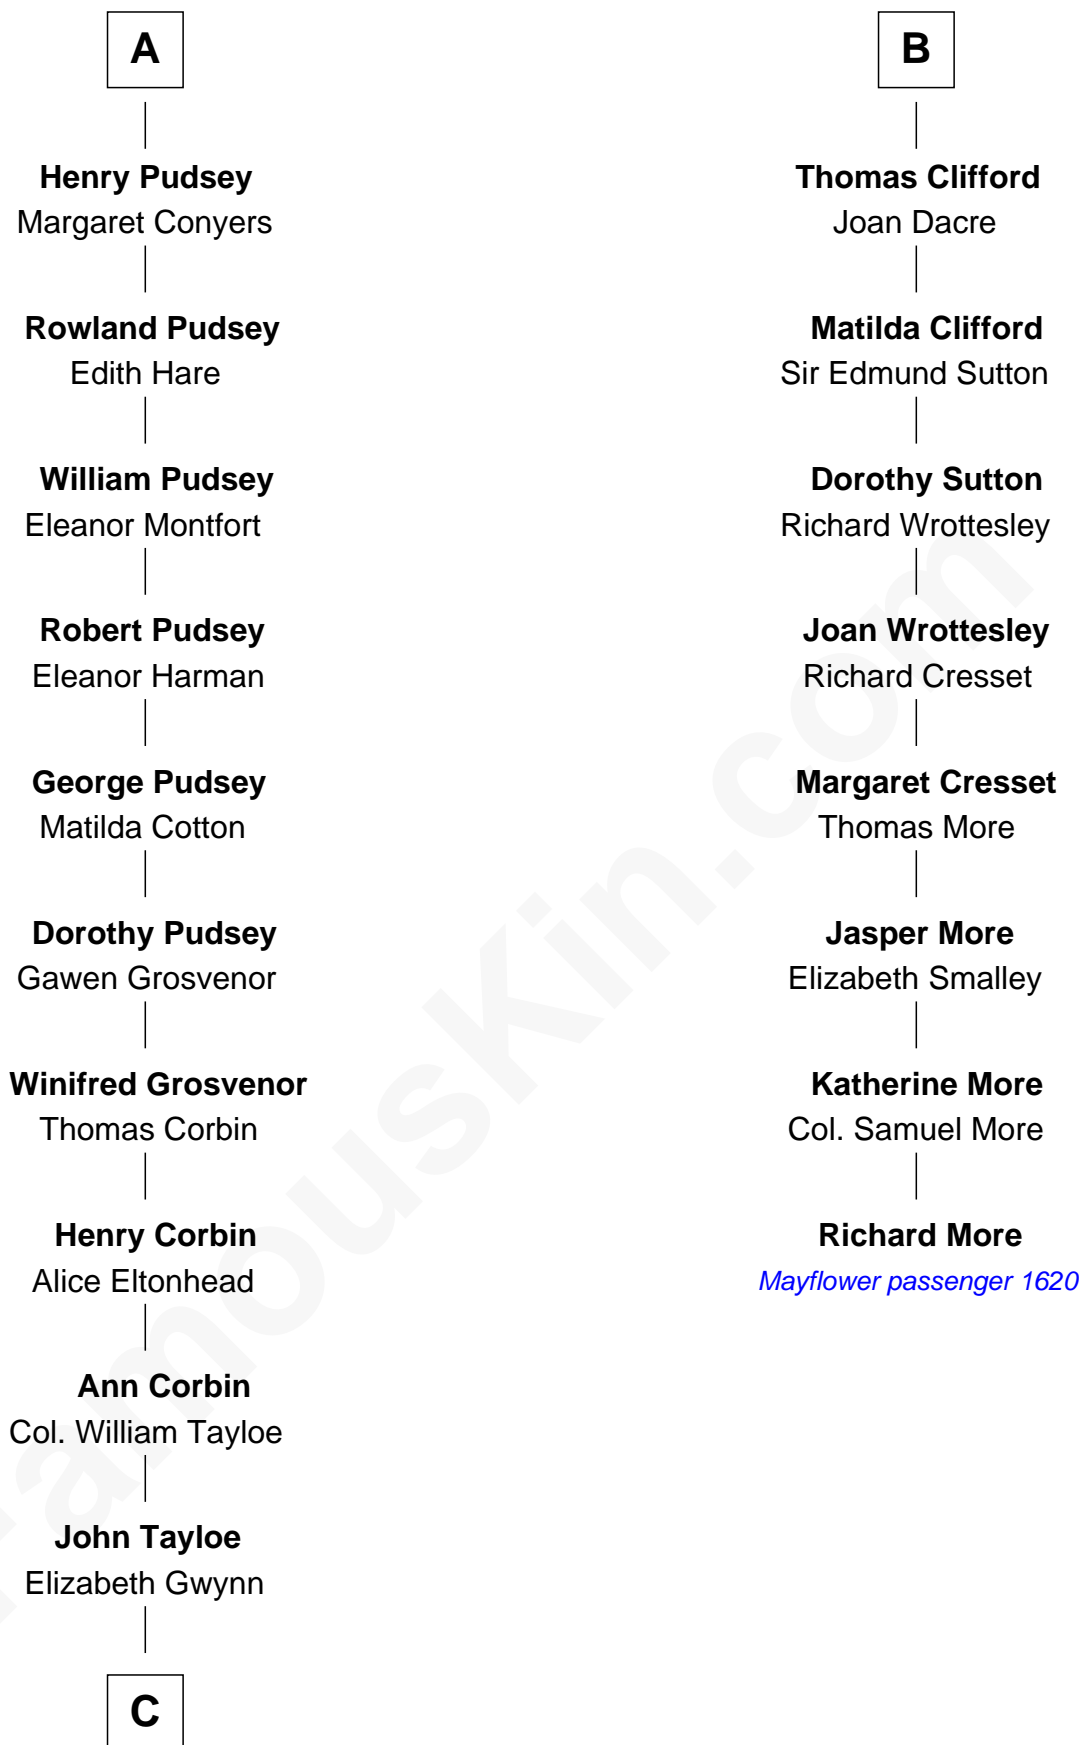

FamousKin.com Relationship Chart of

Edward Lloyd V

13th Governor of Maryland

14th cousin 5 times removed of

Richard More

(c1614 - c1696) Mayflower passenger 1620

MAYFLOWER

John Fitz Robert

Isabel de Atholl

Margaret Eure

Sir John Pudsey

Sir Ralph Pudsey

Margaret Tunstall

Sir John Pudsey

Grace Hamerton

A

Margaret de Neville

Sir Henry Percy

Sir Henry Percy

Elizabeth Mortimer

Elizabeth Percy

Sir John Clifford

B

C

—
John Tayloe
Rebecca Plater

—
Elizabeth Tayloe
Col. Edward Lloyd

—
Edward Lloyd V
13th Governor of Maryland

FamousKin.com