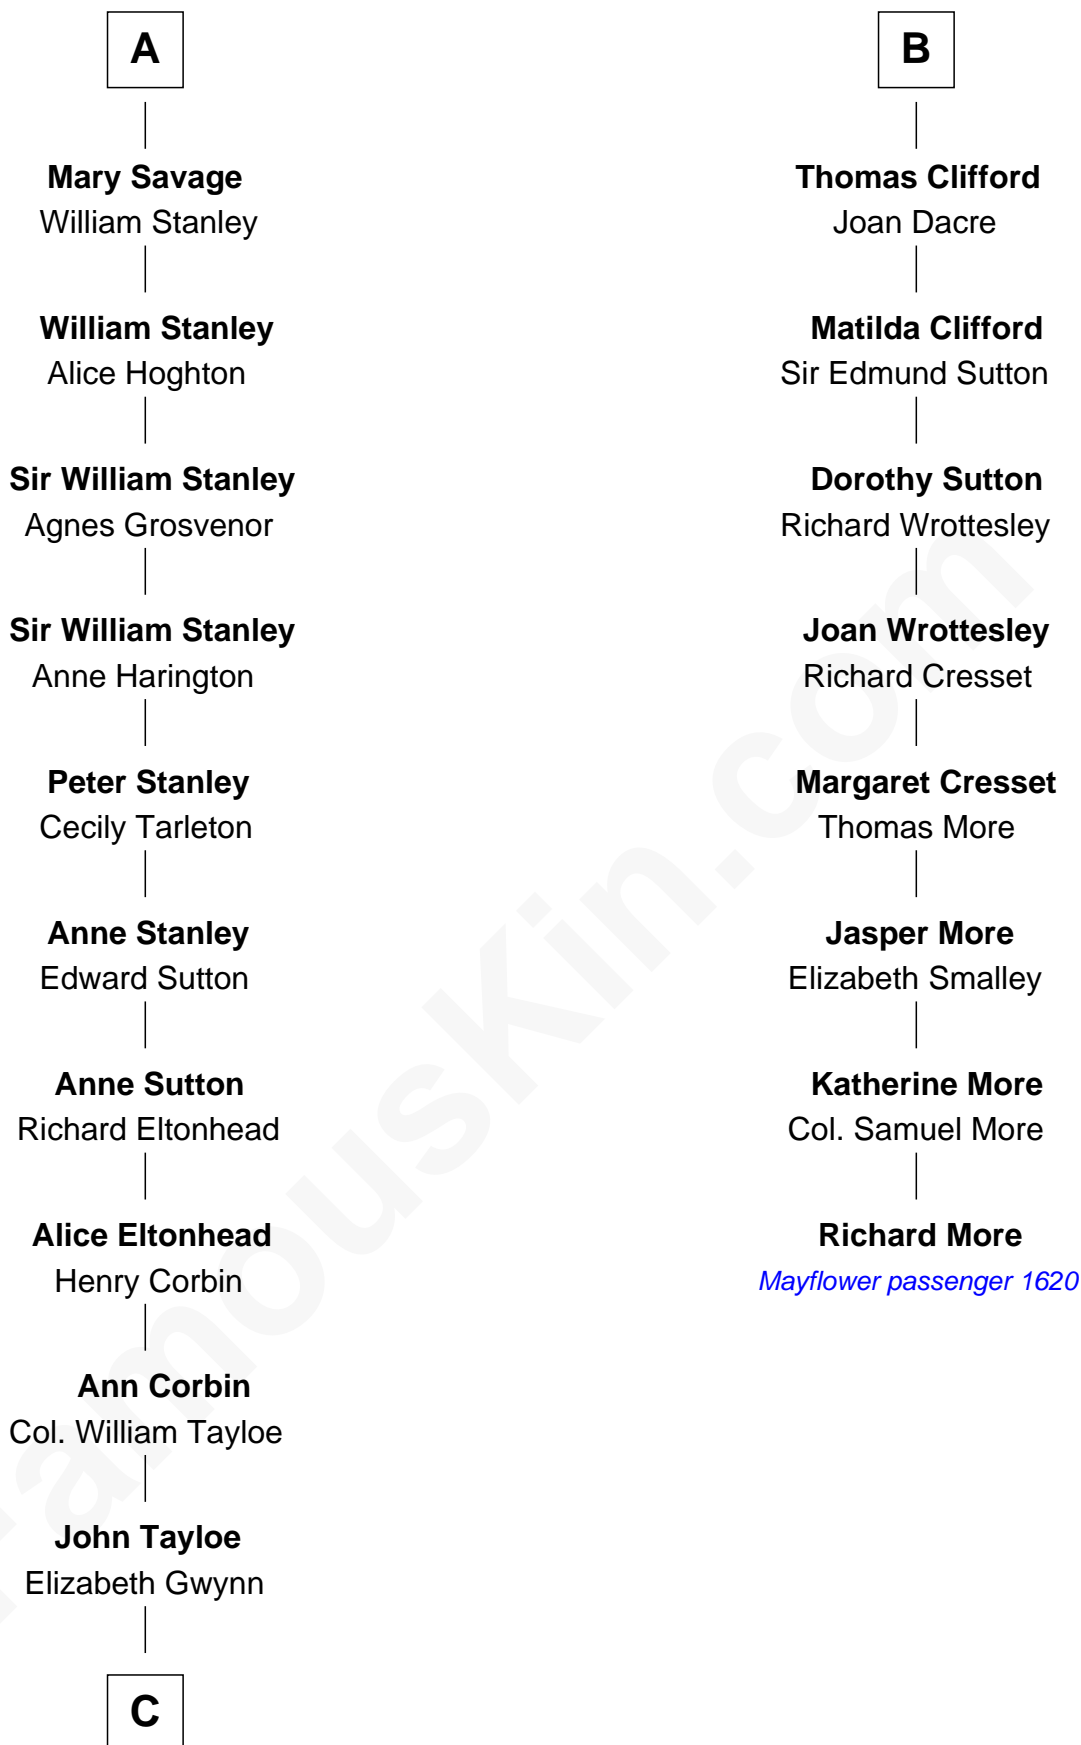

# FamousKin.com Relationship Chart of

**Edward Lloyd V**

13th Governor of Maryland

14th cousin 5 times removed of

**Richard More**

(c1614 - c1696) Mayflower passenger 1620

**MAYFLOWER**

**Sir William Longespee**

Ela of Salisbury

**Stephen Longespee**  
Emmeline de Ridelisford

**Ela Longespee**  
Sir Roger la Zouche

**Sir Alan la Zouche**  
Eleanor de Segrave

**Maude la Zouche**  
Sir Robert de Holland

**Maude de Holland**  
Sir Thomas de Swinnerton

**Sir Robert de Swinnerton**  
Elizabeth de Beke

**Maud de Swinnerton**  
Sir John Savage

**A**

**William Longespee**  
Idoine de Camville

**Ela Longespee**  
Sir James de Audley

**Sir Hugh I de Audley**  
Iseult de Mortimer

**Alice de Audley**  
Sir Ralph de Neville

**Margaret de Neville**  
Sir Henry Percy

**Sir Henry Percy**  
Elizabeth Mortimer

**Elizabeth Percy**  
Sir John Clifford

**B**

**C**

—  
**John Tayloe**  
Rebecca Plater