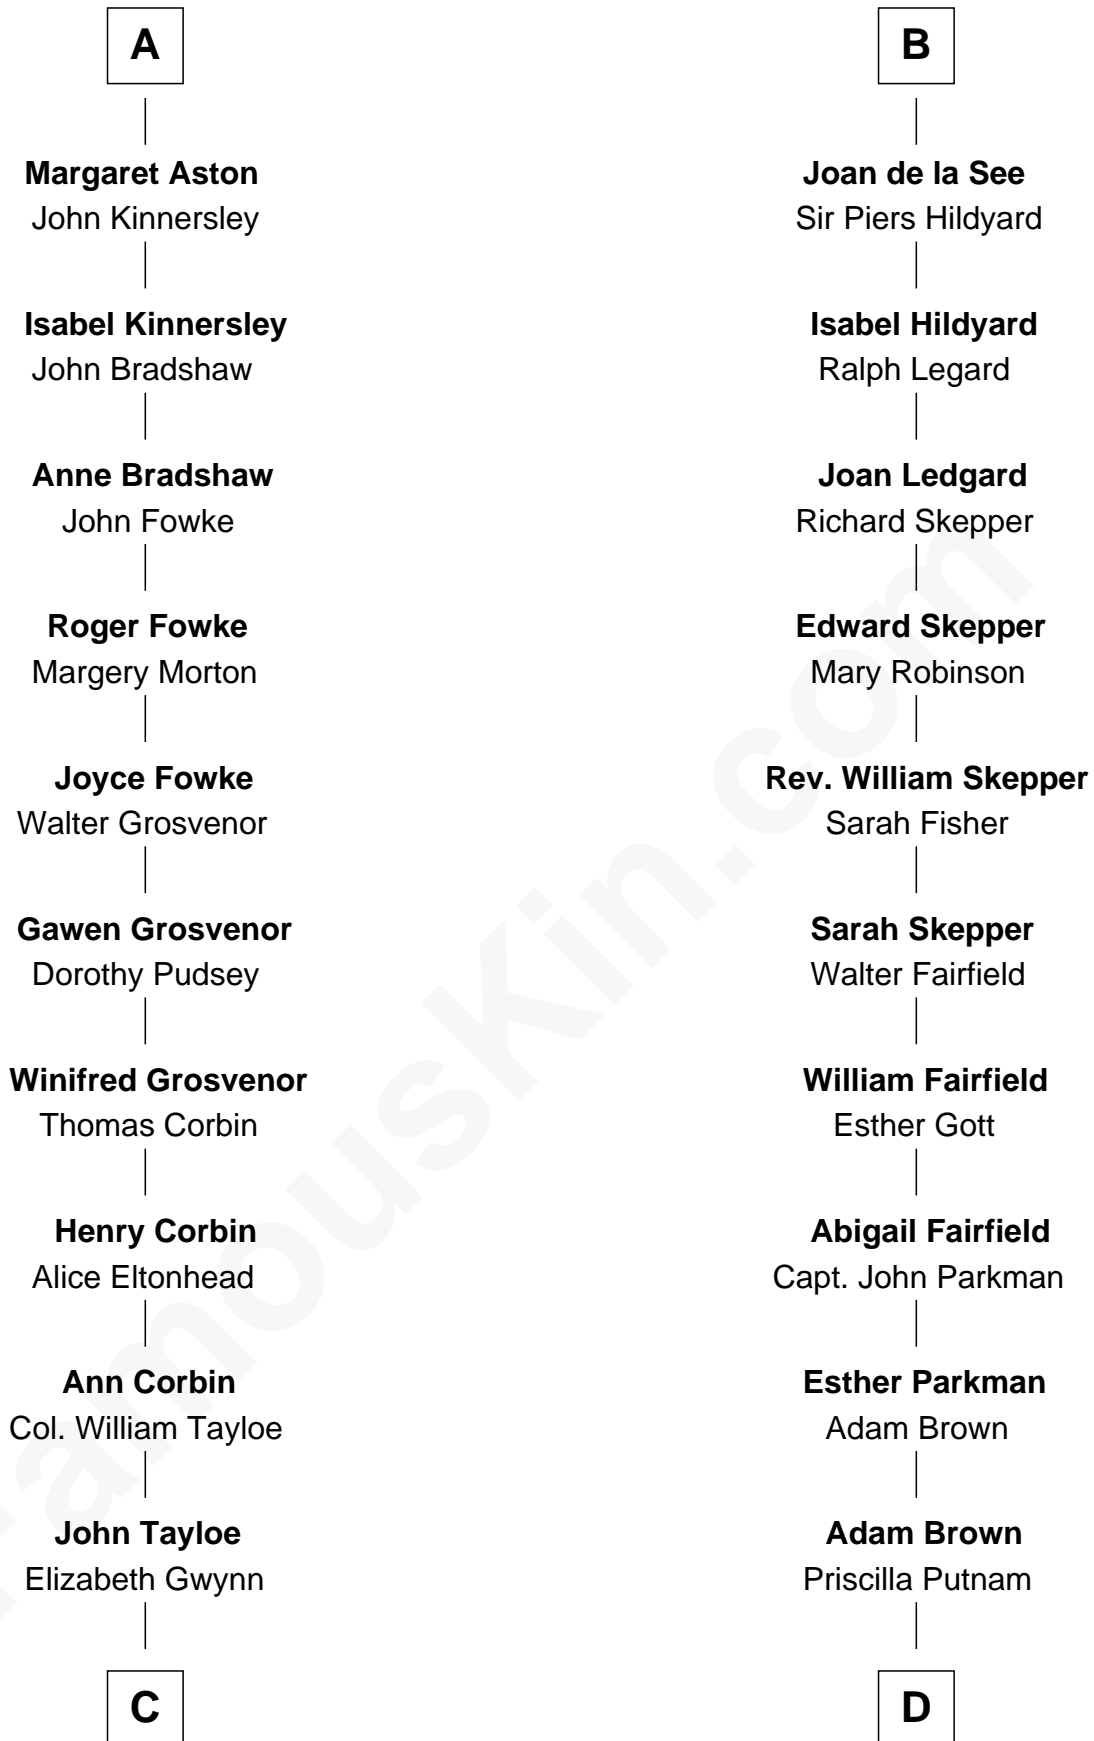

FamousKin.com Relationship Chart of

Edward Lloyd V

13th Governor of Maryland

19th cousin 2 times removed of

Calvin Coolidge

30th U.S. President

William de Ros
Maude de Vaux

Sir William de Ros
Margery de Badlesmere

Maud de Roos
John de Welles

Margery de Welles
Stephen le Scrope

Maude le Scrope
Sir Baldwin Freville

Joyce Freville
Sir Roger Aston

Sir Robert Aston
Isabel Brereton

John Aston
Elizabeth Delves

A

Agnes de Ros
Pain de Tibetot

Sir John de Tibetot
Margaret de Badlesmere

Sir Robert de Tibetot
Margaret Deincourt

Elizabeth de Tibetot
Sir Philip le Despencer

Margery Despencer
Sir Roger Wentworth

Sir Philip Wentworth
Mary Clifford

Elizabeth Wentworth
Sir Martin de la See

B

C

John Tayloe
Rebecca Plater

Elizabeth Tayloe
Col. Edward Lloyd

Edward Lloyd V
13th Governor of Maryland

D

Israel Putnam Brown
Sally Briggs

Sally Briggs Brown
Israel Chase Brewer