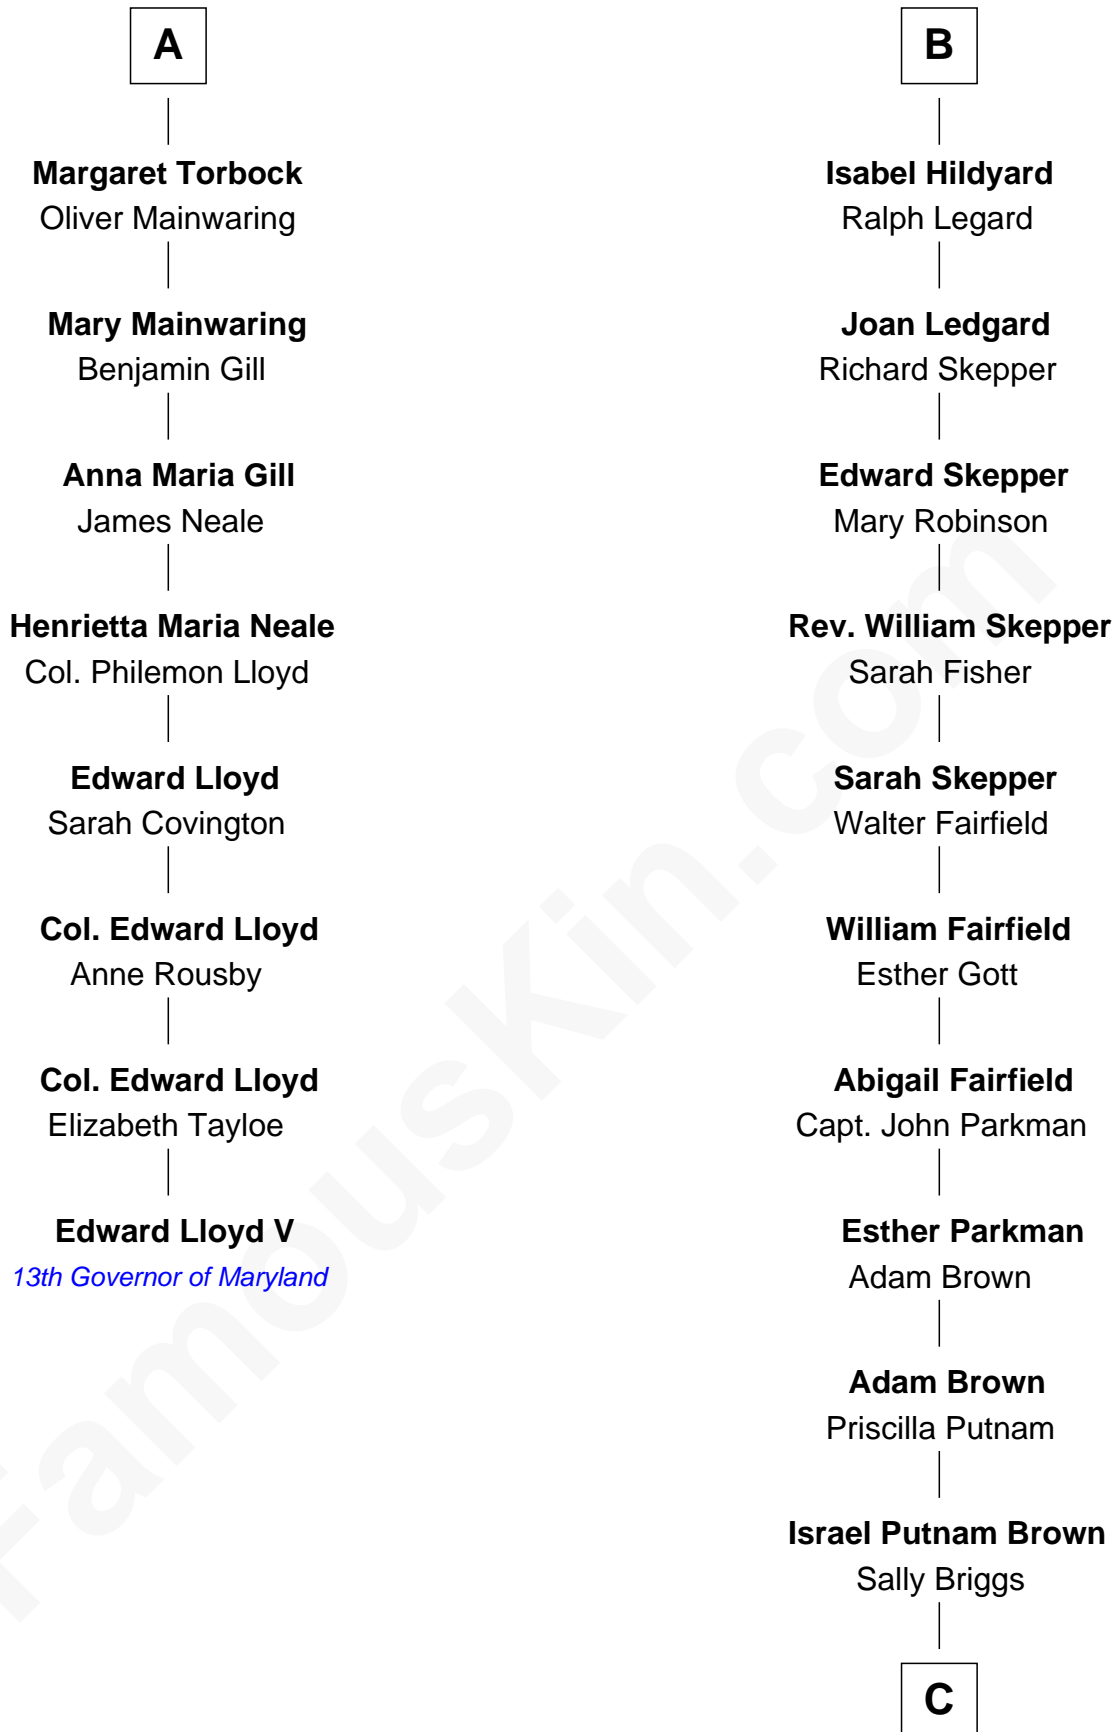

FamousKin.com Relationship Chart of

Edward Lloyd V

13th Governor of Maryland

14th cousin 6 times removed of

Calvin Coolidge

30th U.S. President

C

Sally Briggs Brown
Israel Chase Brewer

Sarah Almeda Brewer
Calvin Galusha Coolidge

Col. John Calvin Coolidge
Victoria Josephine Moor

Calvin Coolidge
30th U.S. President

FamousKin.com