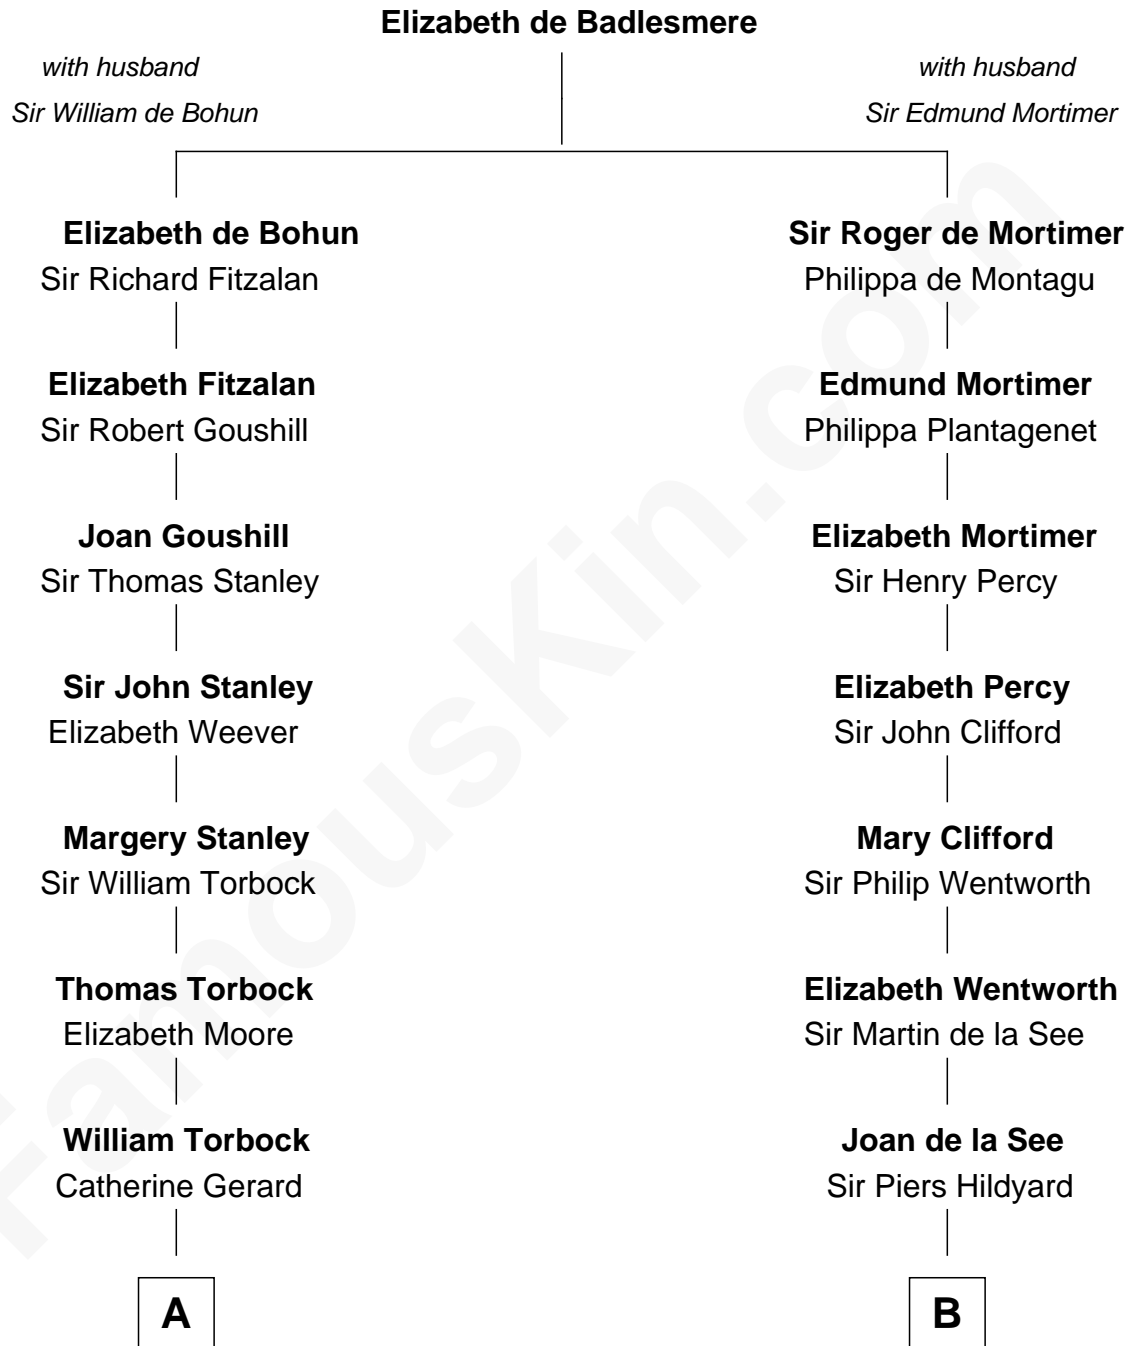

FamousKin.com Relationship Chart of

Edward Lloyd V

13th Governor of Maryland

14th cousin 6 times removed of

Calvin Coolidge

30th U.S. President

C

Sally Briggs Brown
Israel Chase Brewer

Sarah Almeda Brewer
Calvin Galusha Coolidge

Col. John Calvin Coolidge
Victoria Josephine Moor

Calvin Coolidge
30th U.S. President

FamousKin.com