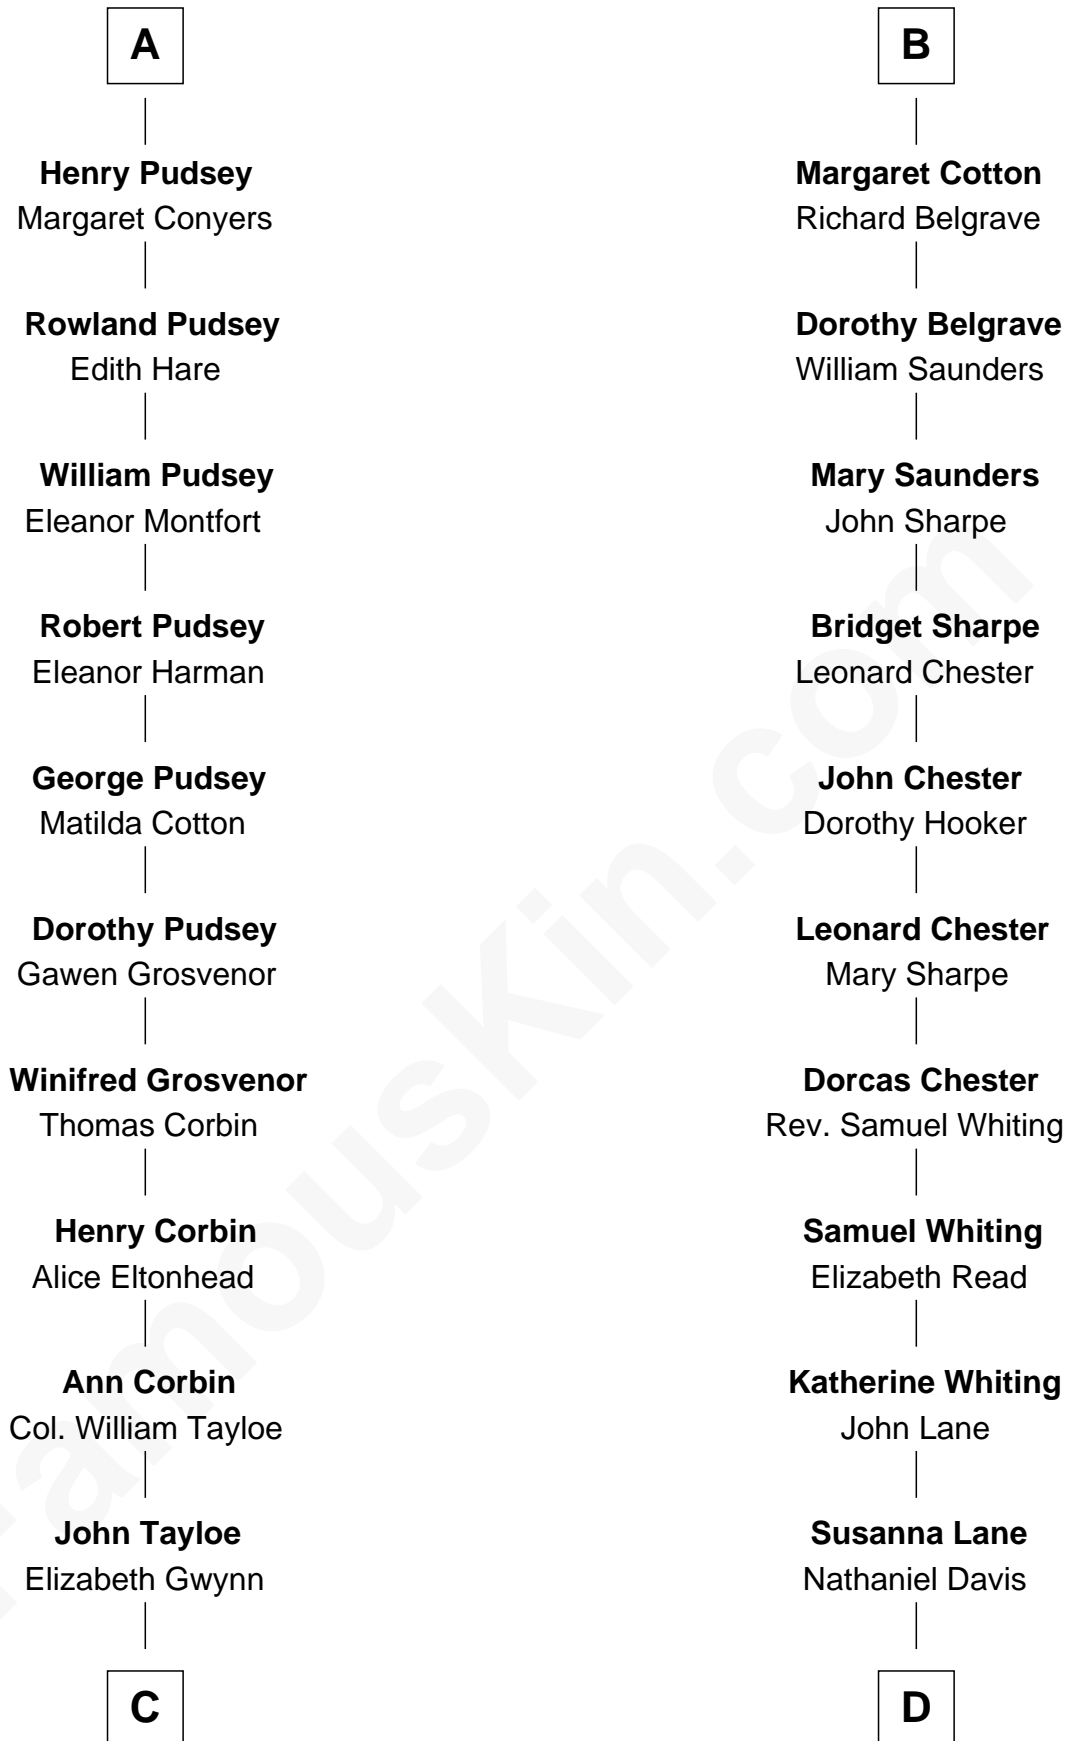

FamousKin.com Relationship Chart of

Edward Lloyd V

13th Governor of Maryland

19th cousin 2 times removed of

Calvin Coolidge

30th U.S. President

William de Odingsells

Ela FitzWalter

Sir Roger de Herdeburgh

Ela Herdeburgh

Sir William de Boteler

Alice de Boteler

Sir Nicholas Longford

Alice Longford

William FitzHerbert

Henry FitzHerbert

----- Downes

Nicholas FitzHerbert

Alice Booth

Joan FitzHerbert

John Cotton

B

C

John Tayloe
Rebecca Plater

Elizabeth Tayloe
Col. Edward Lloyd

Edward Lloyd V
13th Governor of Maryland

D

Nathaniel Davis
Lydia Harwood

Mary Davis
John Dunlap Moor

Hiram Dunlap Moor
Abigail Pinney Franklin

Victoria Josephine Moor
Col. John Calvin Coolidge