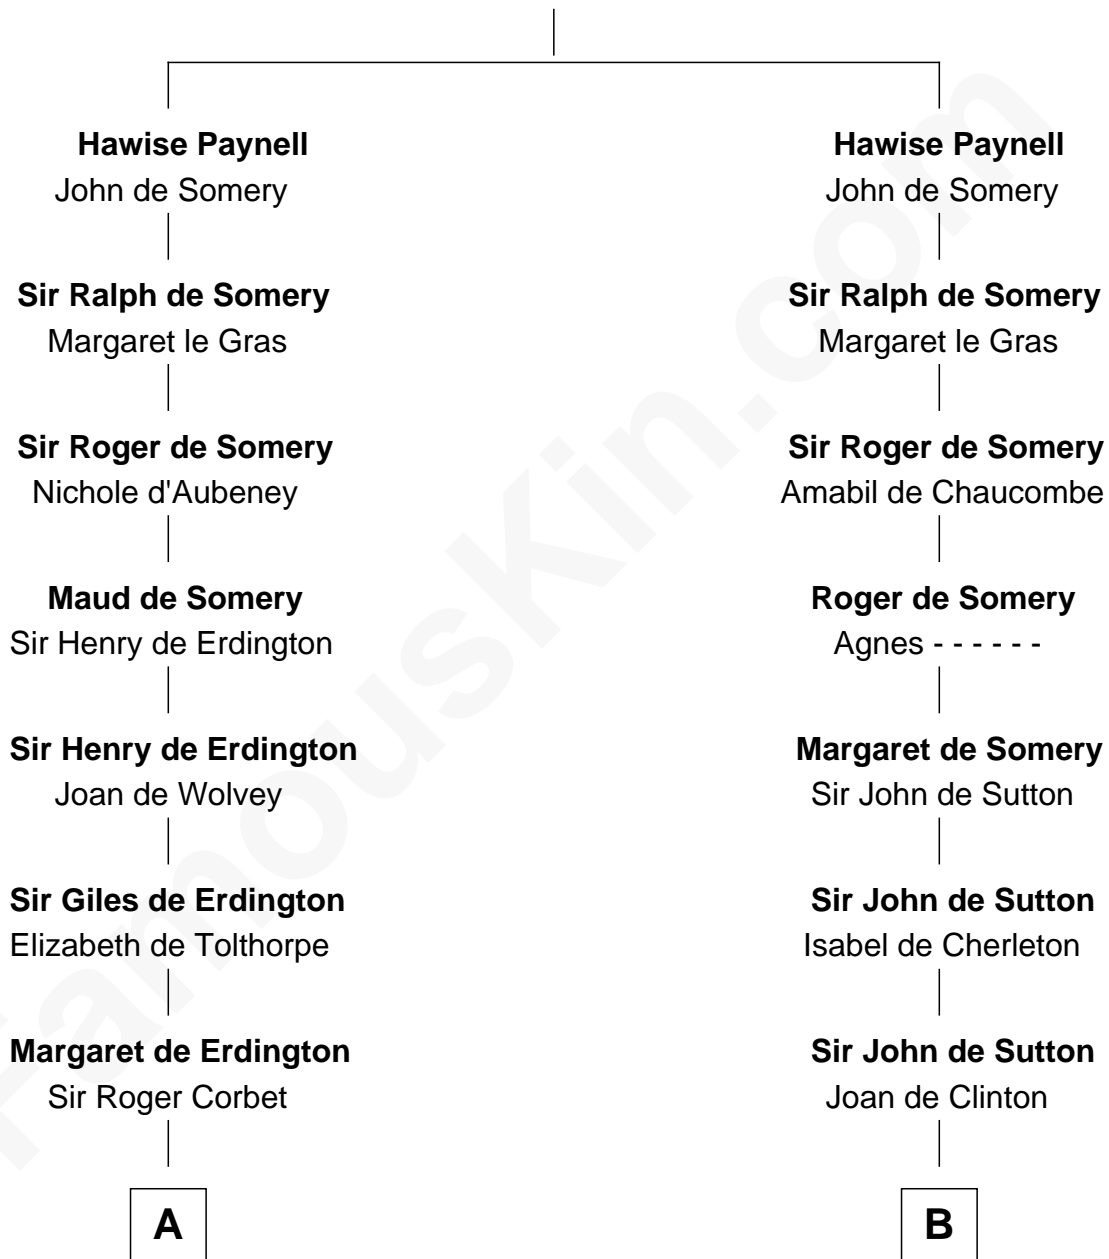

# FamousKin.com Relationship Chart of

**Edward Lloyd V**

13th Governor of Maryland

20th cousin 1 time removed of

**Bathsheba (Ruggles) Spooner**

First woman executed for murder in U.S. by non-British government

Ralph Paynell

**C**

**Ann Corbin**  
Col. William Tayloe

**John Tayloe**  
Elizabeth Gwynn

**John Tayloe**  
Rebecca Plater

**Elizabeth Tayloe**  
Col. Edward Lloyd

**Edward Lloyd V**  
*13th Governor of Maryland*

**D**

**Martha Woodbridge**  
Samuel Ruggles

**Rev. Timothy Ruggles**  
Mary White

**Timothy Dwight Ruggles**  
Bathsheba Bourne

**Bathsheba (Ruggles) Spooner**  
*First Woman Executed in U.S.*