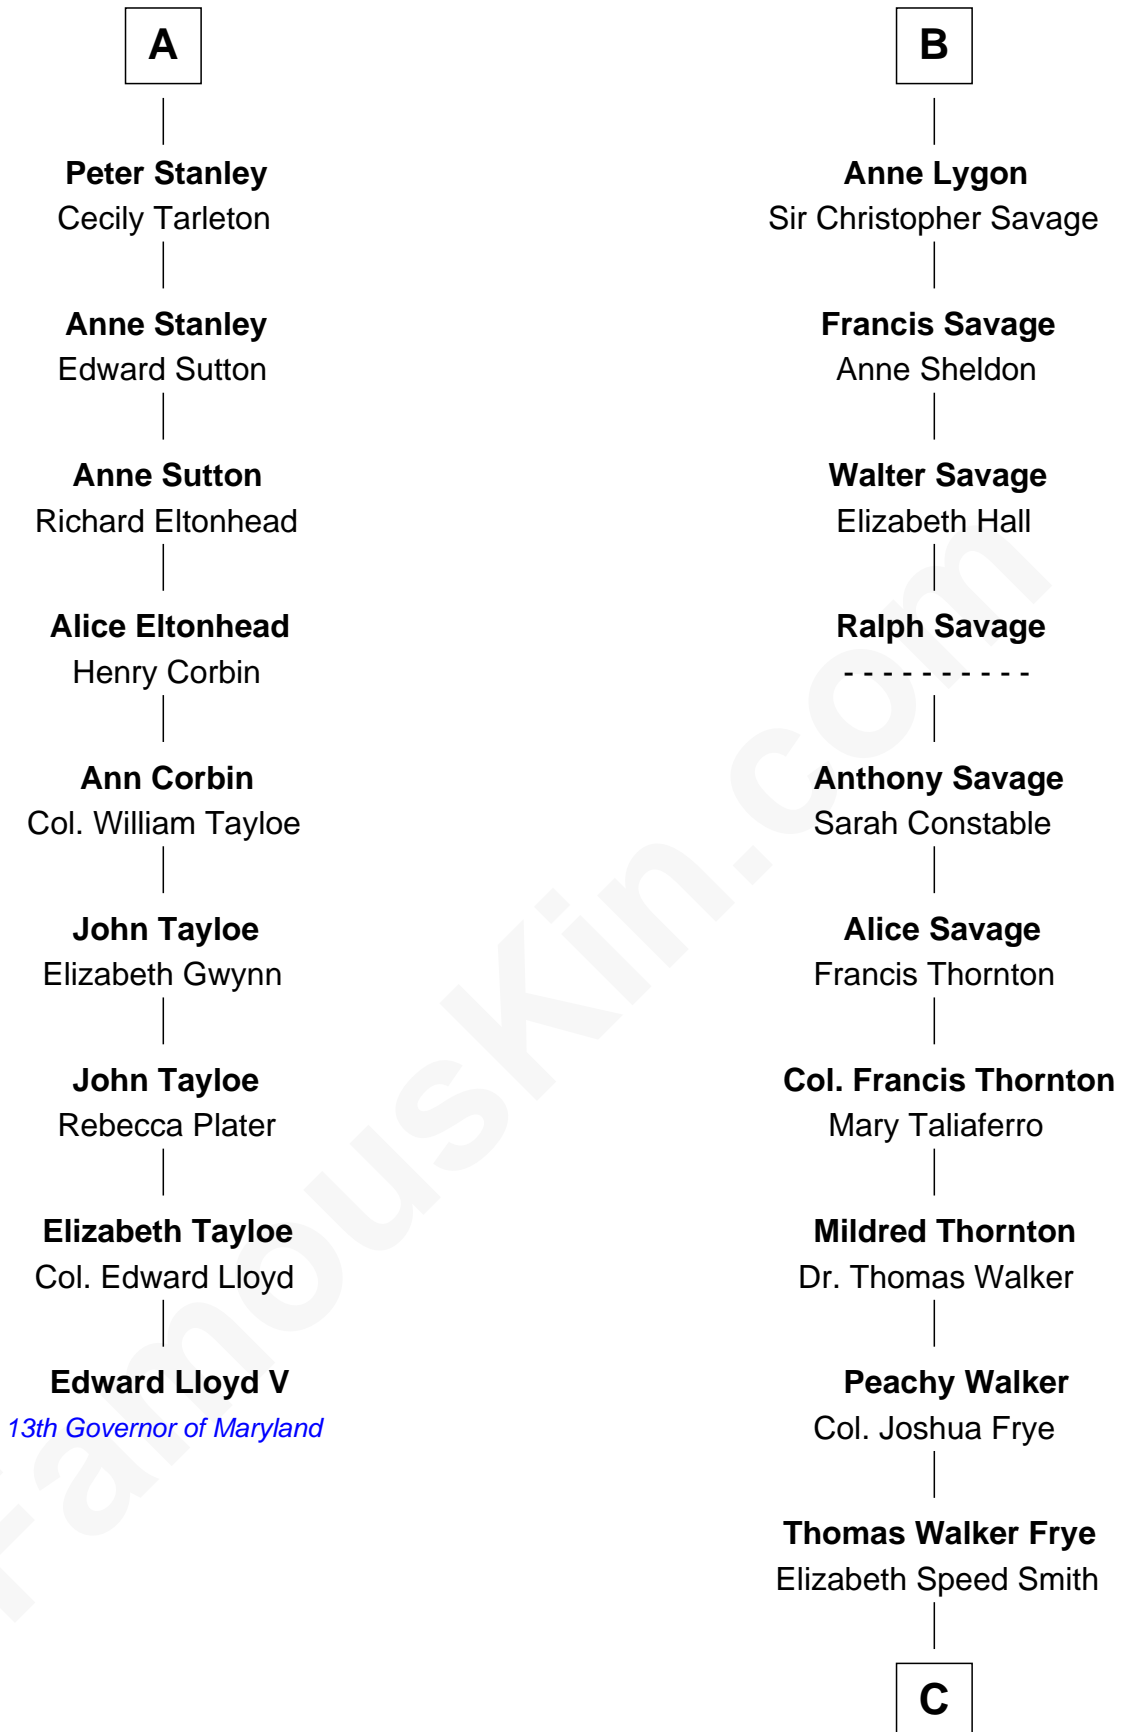

# FamousKin.com Relationship Chart of

**Edward Lloyd V**

*13th Governor of Maryland*

15th cousin 5 times removed of

**Adlai Stevenson II**

*31st Governor of Illinois*

**Ralph de Stafford**

*with wife  
Katherine de Hastang*

Margaret Despencer

**Maud de Swinnerton**

Sir John Savage

**Sir Edmund Ferrers**

Ellen Roche

**Mary Savage**

William Stanley

**Margaret Ferrers**

Sir Richard Lygon

**Sir William Stanley**

Anne Harington

**Sir Richard Lygon**

Margaret Greville

**A**

**B**

**C**

—  
**Mary Peachy Frye**  
Rev. Lewis Warner Green

—  
**Letitia Green**  
Adlai Ewing Stevenson

—  
**Lewis Green Stevenson**  
Helen Louise Davis

—  
**Adlai Stevenson II**  
*31st Governor of Illinois*