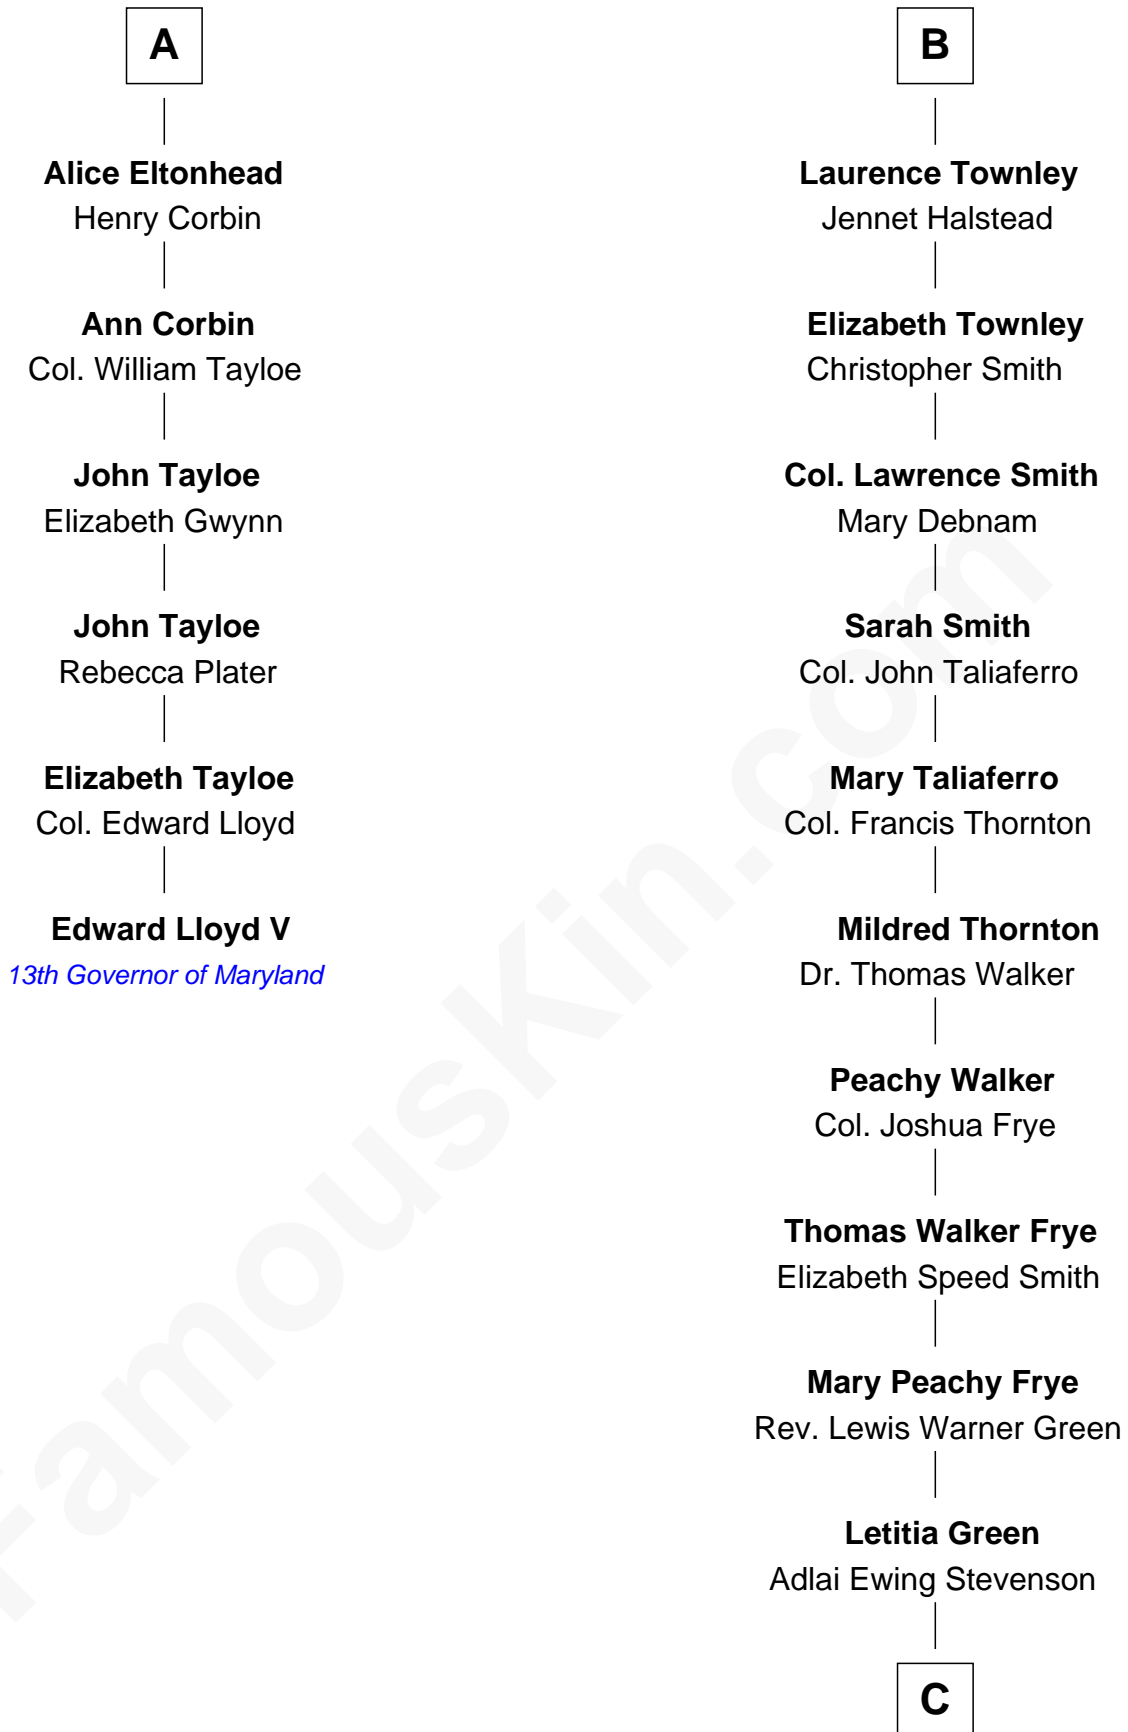

# FamousKin.com Relationship Chart of

**Edward Lloyd V**

*13th Governor of Maryland*

12th cousin 6 times removed of

**Adlai Stevenson II**

*31st Governor of Illinois*

**Sir Nicholas Harington**

Isabel English

**C**

**Lewis Green Stevenson**

Helen Louise Davis

**Adlai Stevenson II**

*31st Governor of Illinois*

FamousKin.com