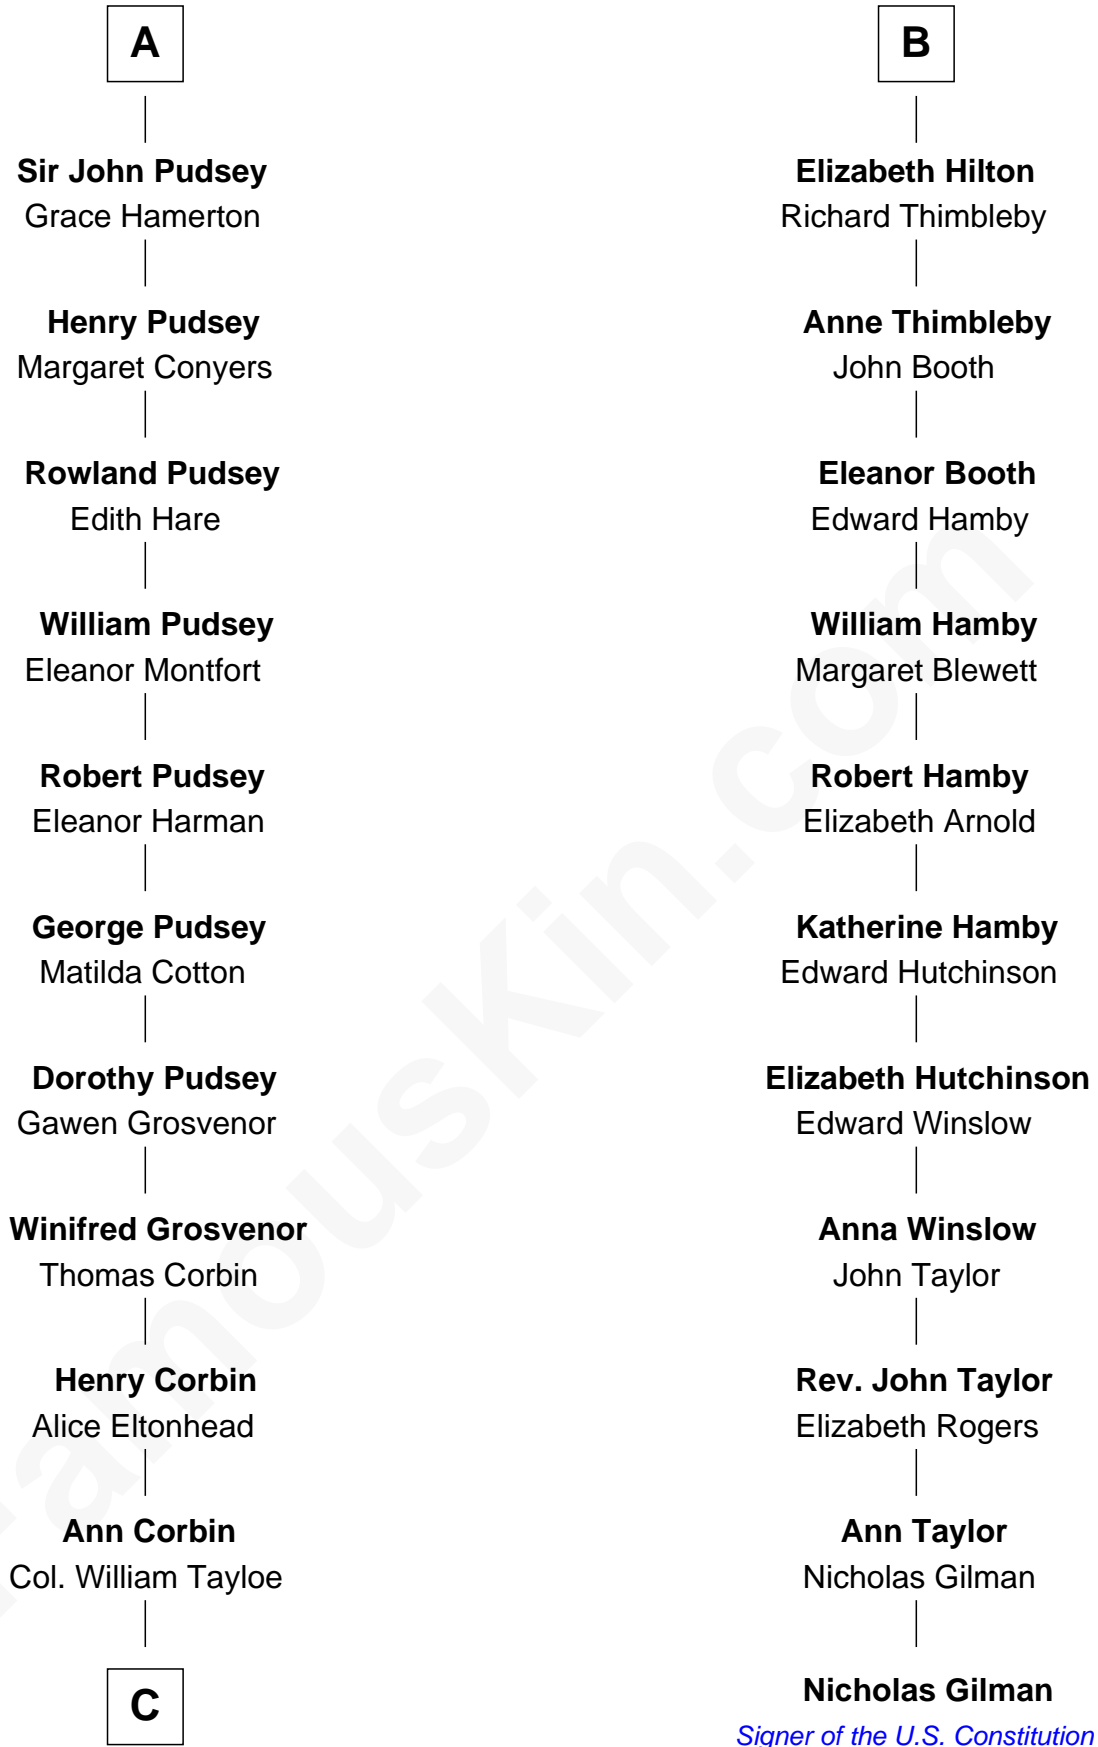

FamousKin.com Relationship Chart of

Edward Lloyd V

13th Governor of Maryland

17th cousin 3 times removed of

Nicholas Gilman

Signer of the U.S. Constitution

C

—
John Tayloe
Elizabeth Gwynn

—
John Tayloe
Rebecca Plater

—
Elizabeth Tayloe
Col. Edward Lloyd

—
Edward Lloyd V
13th Governor of Maryland

FamousKin.com