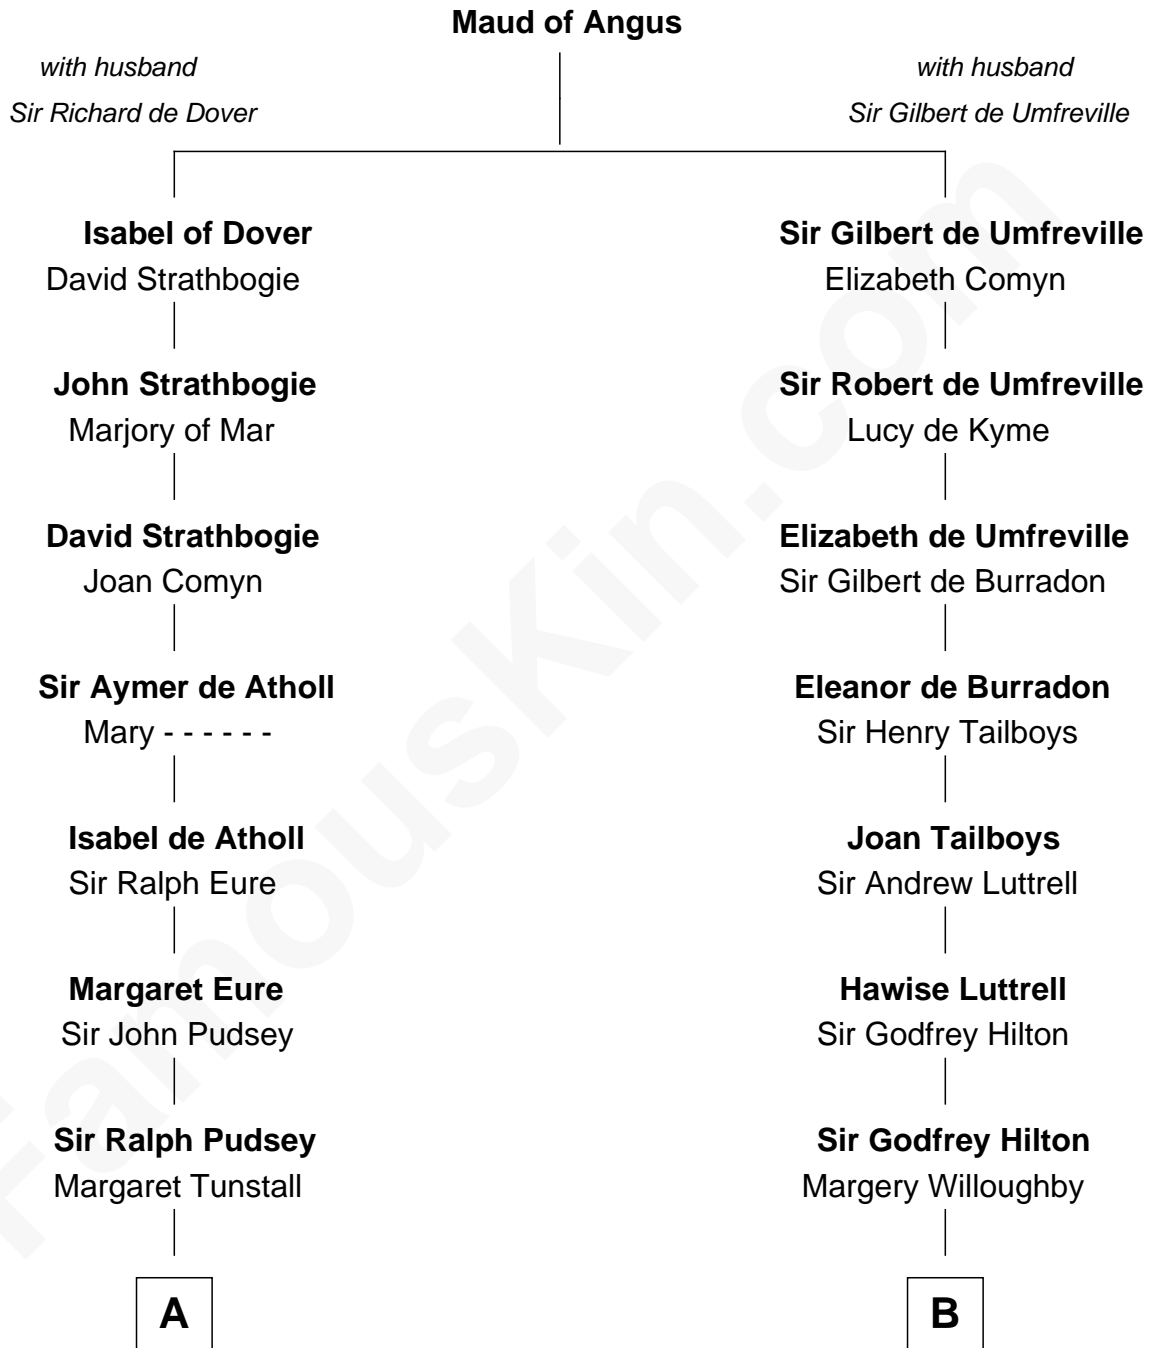

FamousKin.com Relationship Chart of

Edward Lloyd V

13th Governor of Maryland

17th cousin 3 times removed of

Nicholas Gilman

Signer of the U.S. Constitution

C

—
John Tayloe
Elizabeth Gwynn

—
John Tayloe
Rebecca Plater

—
Elizabeth Tayloe
Col. Edward Lloyd

—
Edward Lloyd V
13th Governor of Maryland

FamousKin.com