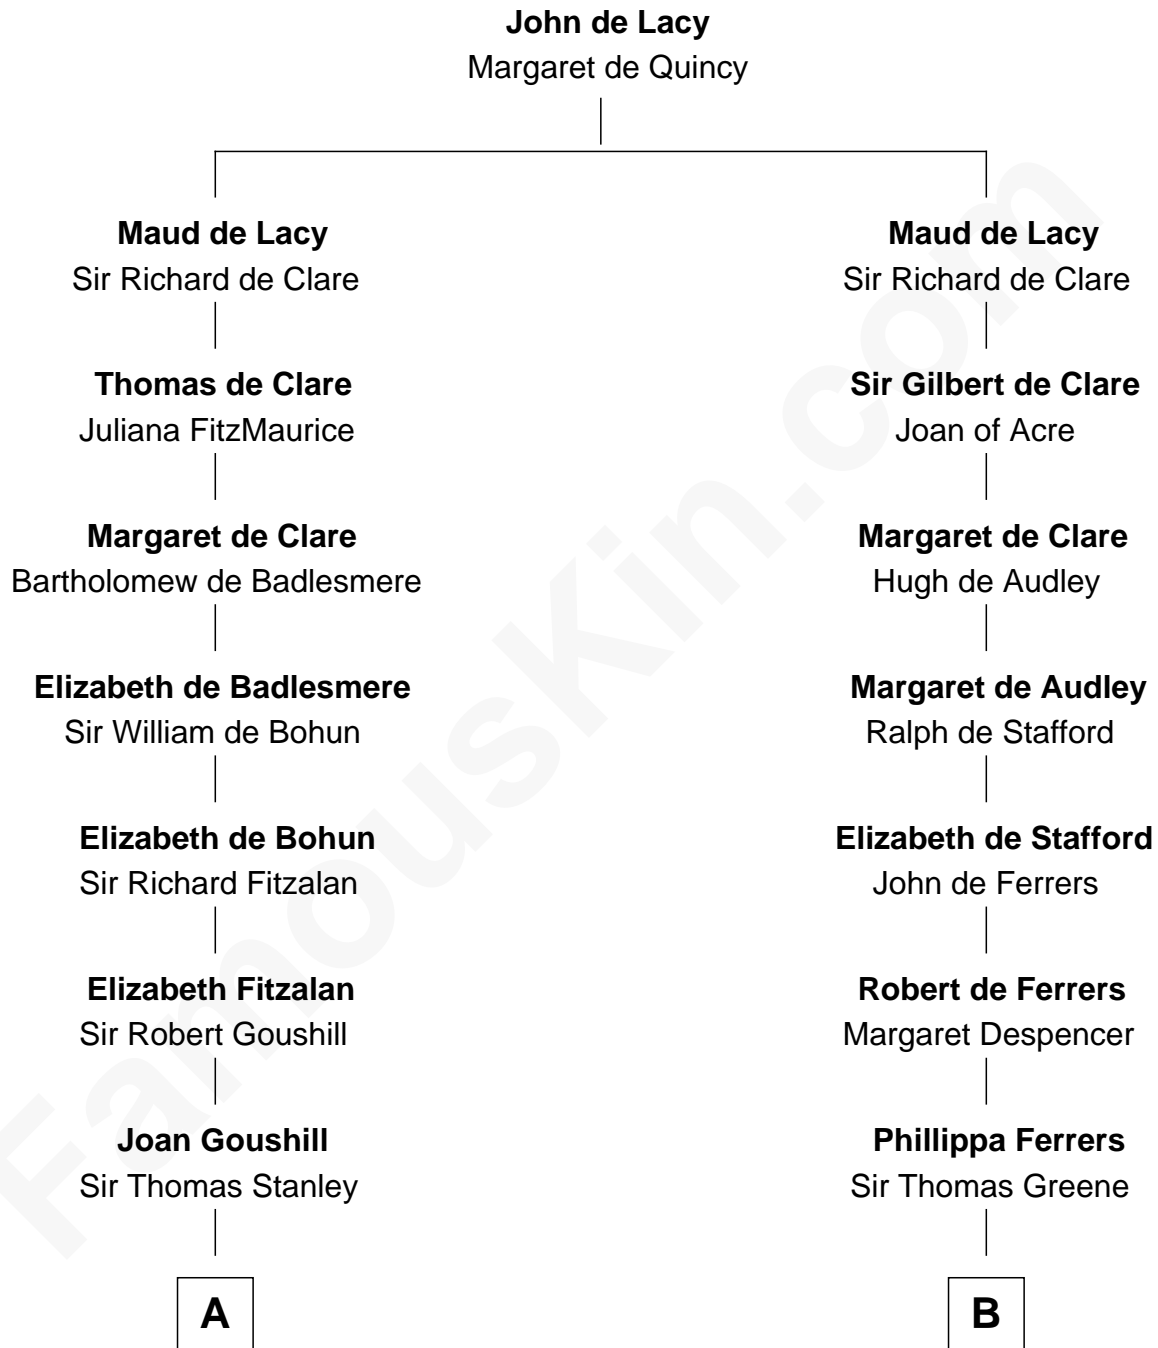

FamousKin.com Relationship Chart of

Edward Lloyd V

13th Governor of Maryland

18th cousin 1 time removed of

Nicholas Gilman

Signer of the U.S. Constitution

C

Col. Edward Lloyd

Elizabeth Tayloe

Edward Lloyd V

13th Governor of Maryland

D

Rev. John Taylor

Elizabeth Rogers

Ann Taylor

Nicholas Gilman