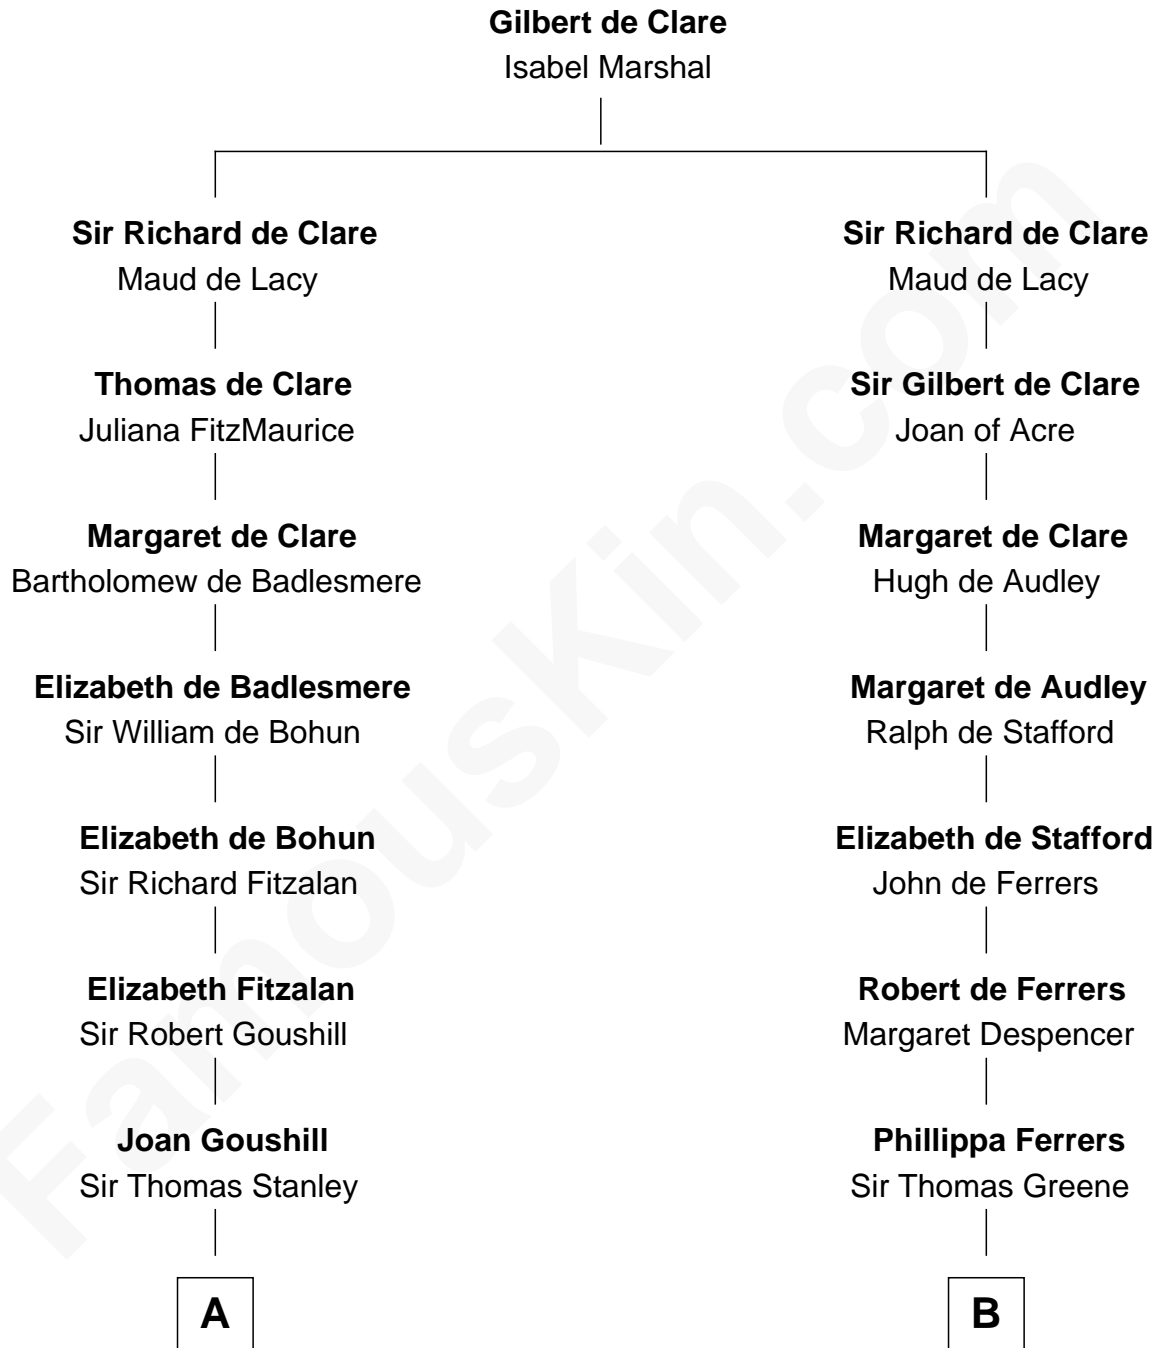

FamousKin.com Relationship Chart of

Edward Lloyd V

13th Governor of Maryland

18th cousin 1 time removed of

Nicholas Gilman

Signer of the U.S. Constitution

C

Col. Edward Lloyd

Elizabeth Tayloe

Edward Lloyd V

13th Governor of Maryland

D

Rev. John Taylor

Elizabeth Rogers

Ann Taylor

Nicholas Gilman