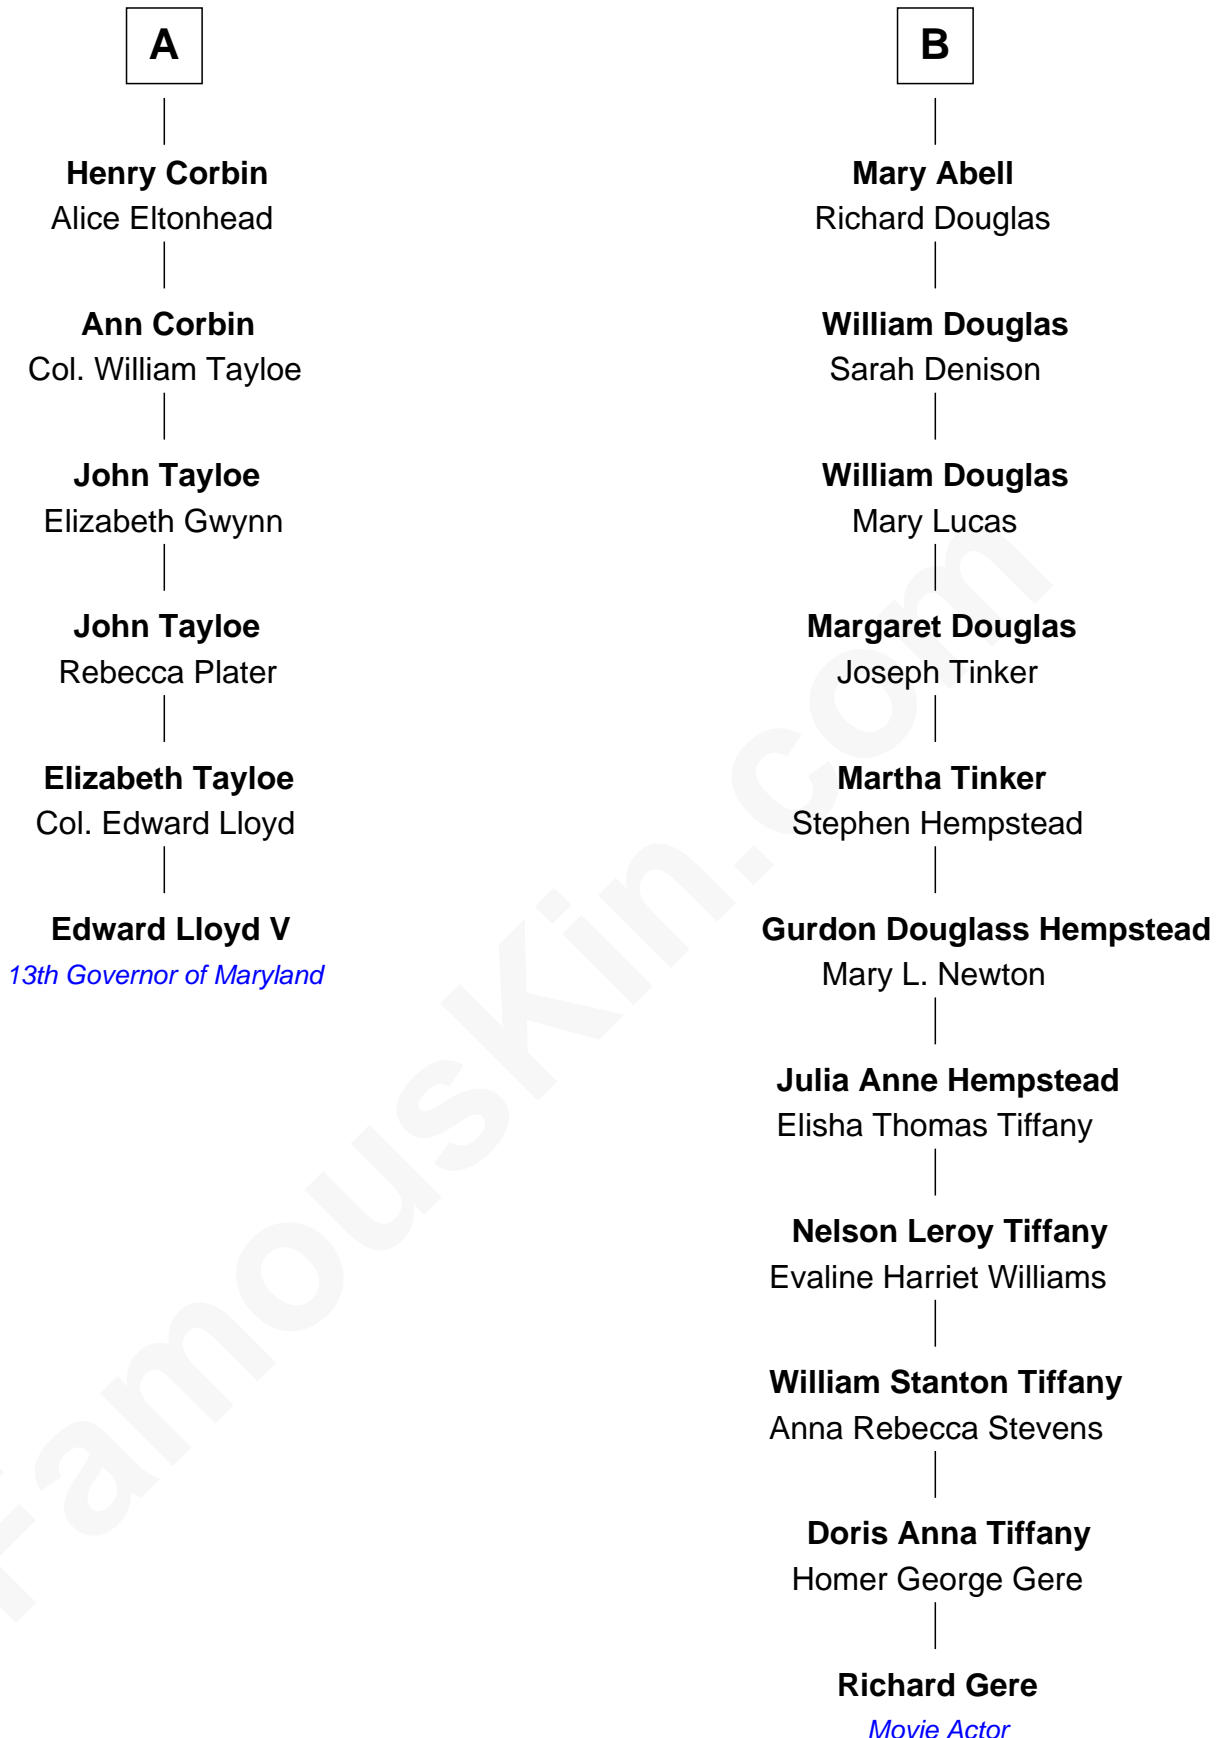

FamousKin.com Relationship Chart of

Edward Lloyd V

13th Governor of Maryland

12th cousin 5 times removed of

Richard Gere

Movie Actor

William Mainwaring

Margaret Warren

Elizabeth Mainwaring

Richard Charlton

William Charlton

Alicia Horde

Cecily Charlton

Richard Morton

Margery Morton

Roger Fowke

Jane Sutton

Cecily Mainwaring

John Cotton

Sir George Cotton

Mary Onley

Richard Cotton

Mary Mainwaring

Frances Cotton

George Abell

Robert Abell

Joanna - - - - -

Caleb Abell

Margaret Post

B

Richard Gere photo by [Francesco \(spaceodissey\)](#) (CC BY 2.0)