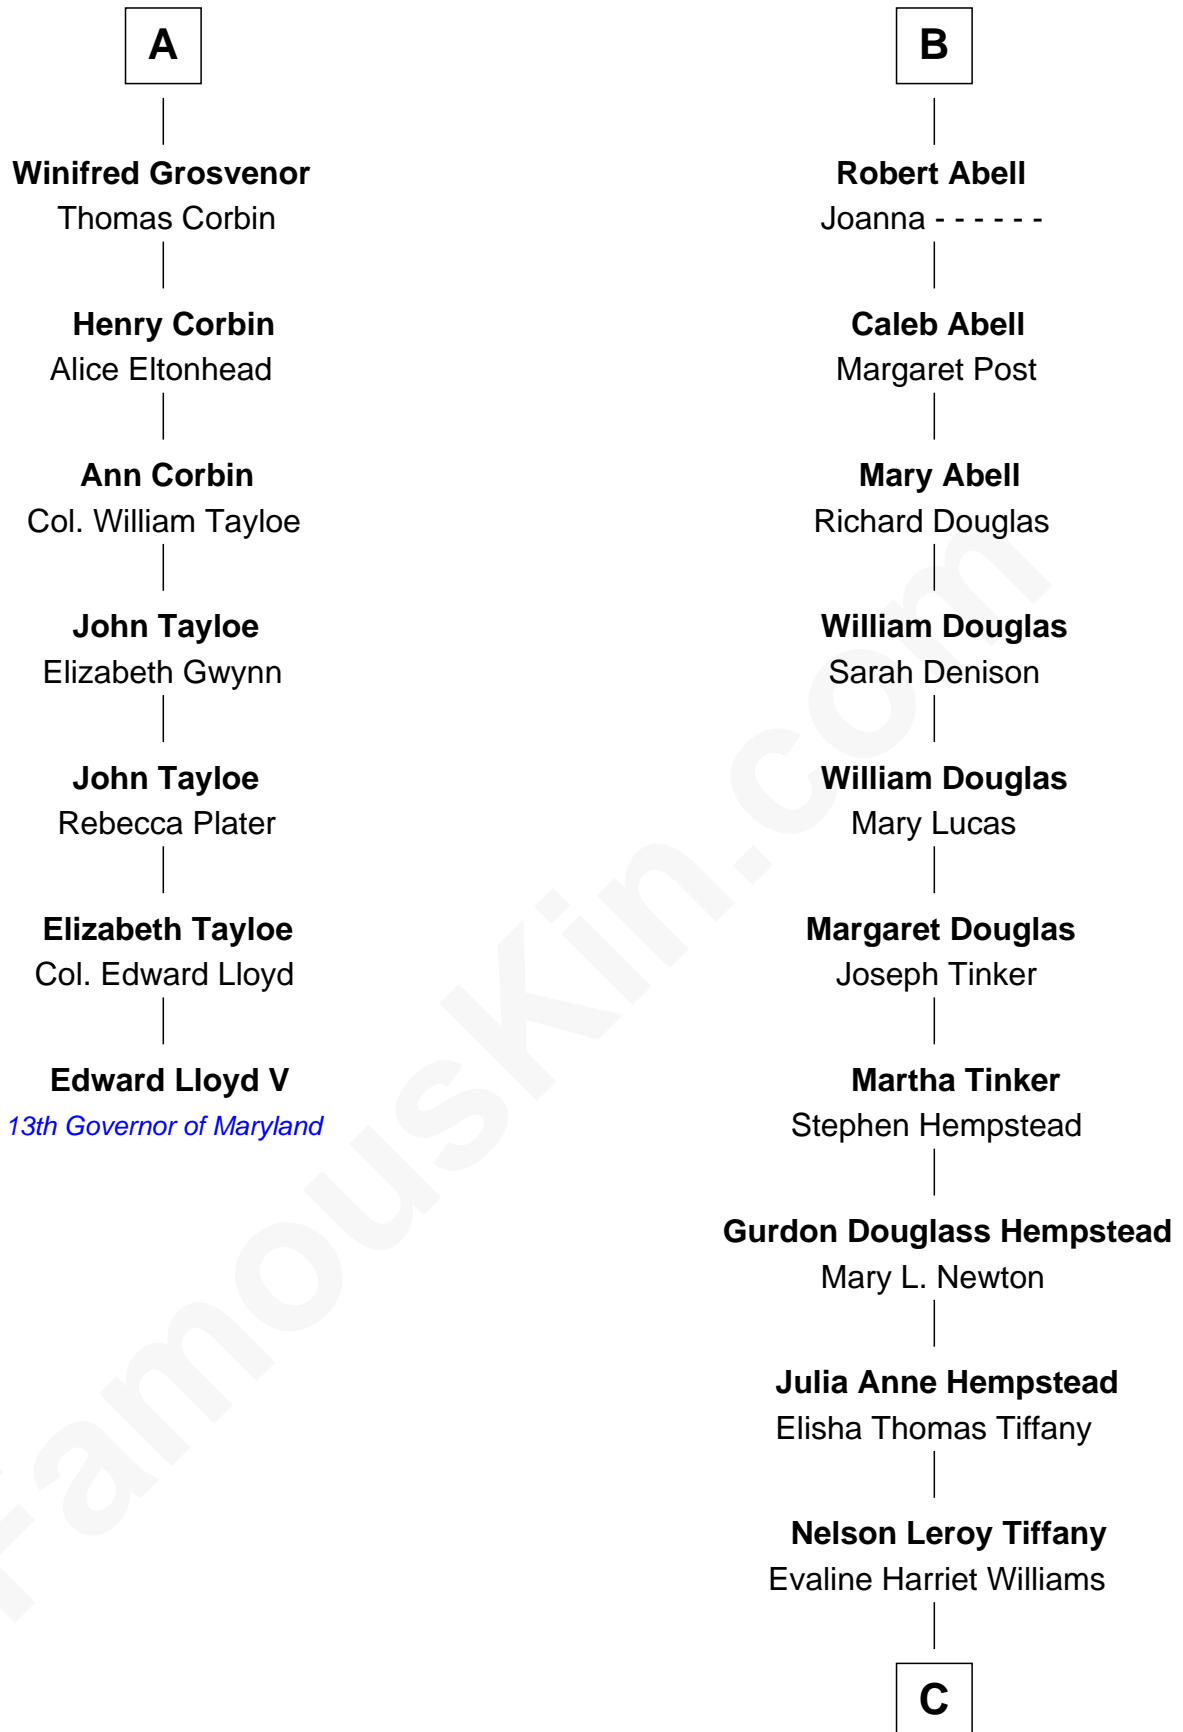

# FamousKin.com Relationship Chart of

**Edward Lloyd V**

*13th Governor of Maryland*

13th cousin 6 times removed of

**Richard Gere**

*Movie Actor*

**Sir Robert Corbet**

Margaret - - - - -

**C**

**William Stanton Tiffany**  
Anna Rebecca Stevens

**Doris Anna Tiffany**  
Homer George Gere

**Richard Gere**  
*Movie Actor*

FamousKin.com