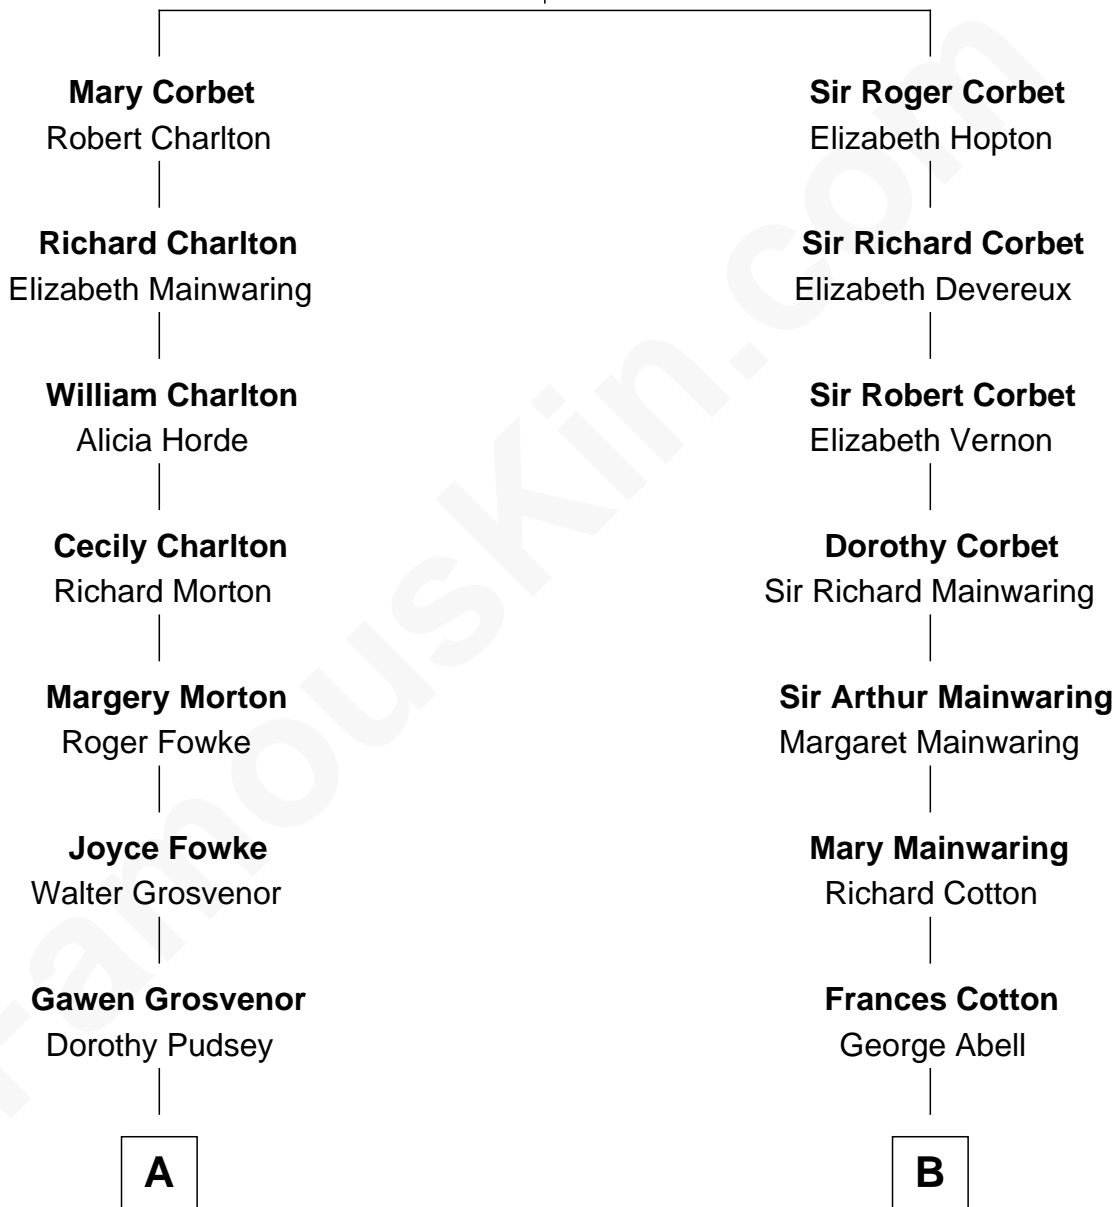

# FamousKin.com Relationship Chart of

**Edward Lloyd V**

*13th Governor of Maryland*

13th cousin 6 times removed of

**Richard Gere**

*Movie Actor*

**Sir Robert Corbet**

Margaret - - - - -

**C**

**William Stanton Tiffany**  
Anna Rebecca Stevens

**Doris Anna Tiffany**  
Homer George Gere

**Richard Gere**  
*Movie Actor*

FamousKin.com