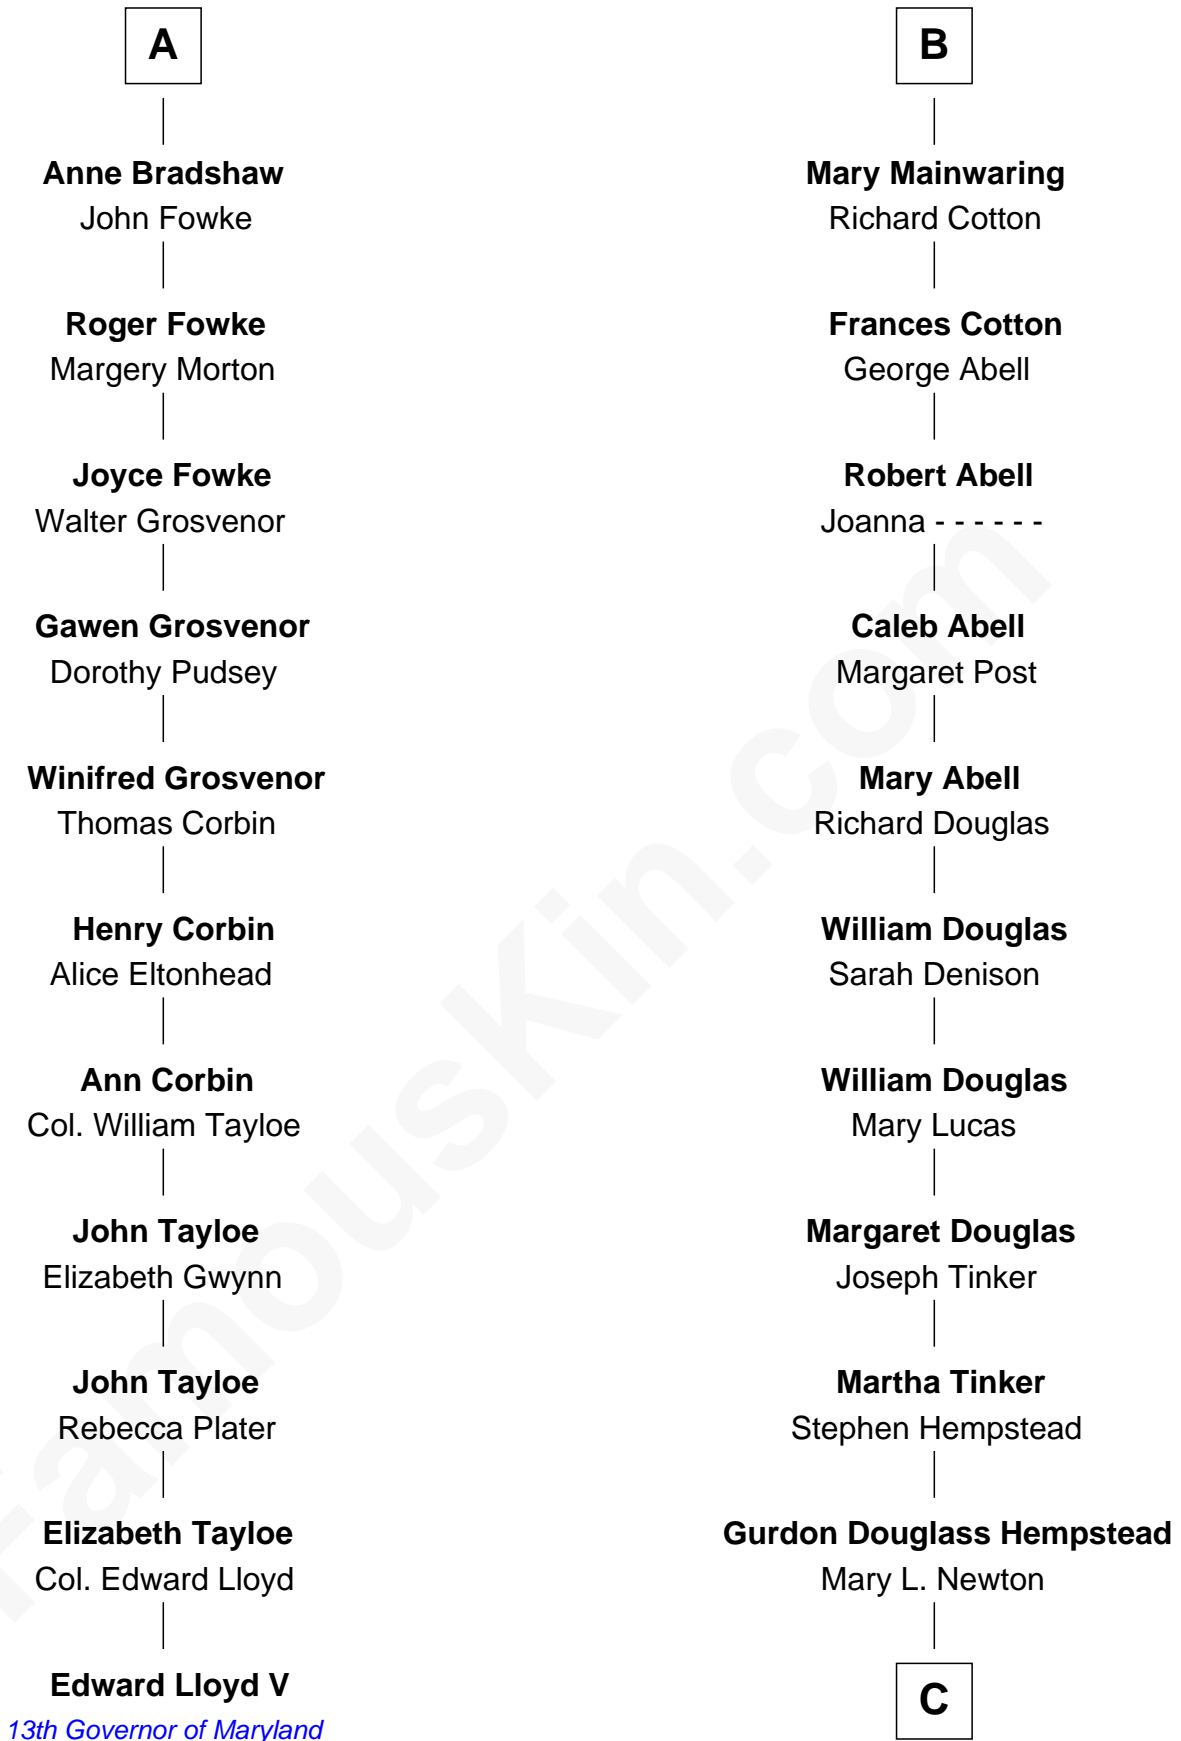

FamousKin.com Relationship Chart of

Edward Lloyd V

13th Governor of Maryland

17th cousin 4 times removed of

Richard Gere

Movie Actor

John de Welles

Maud de Roos