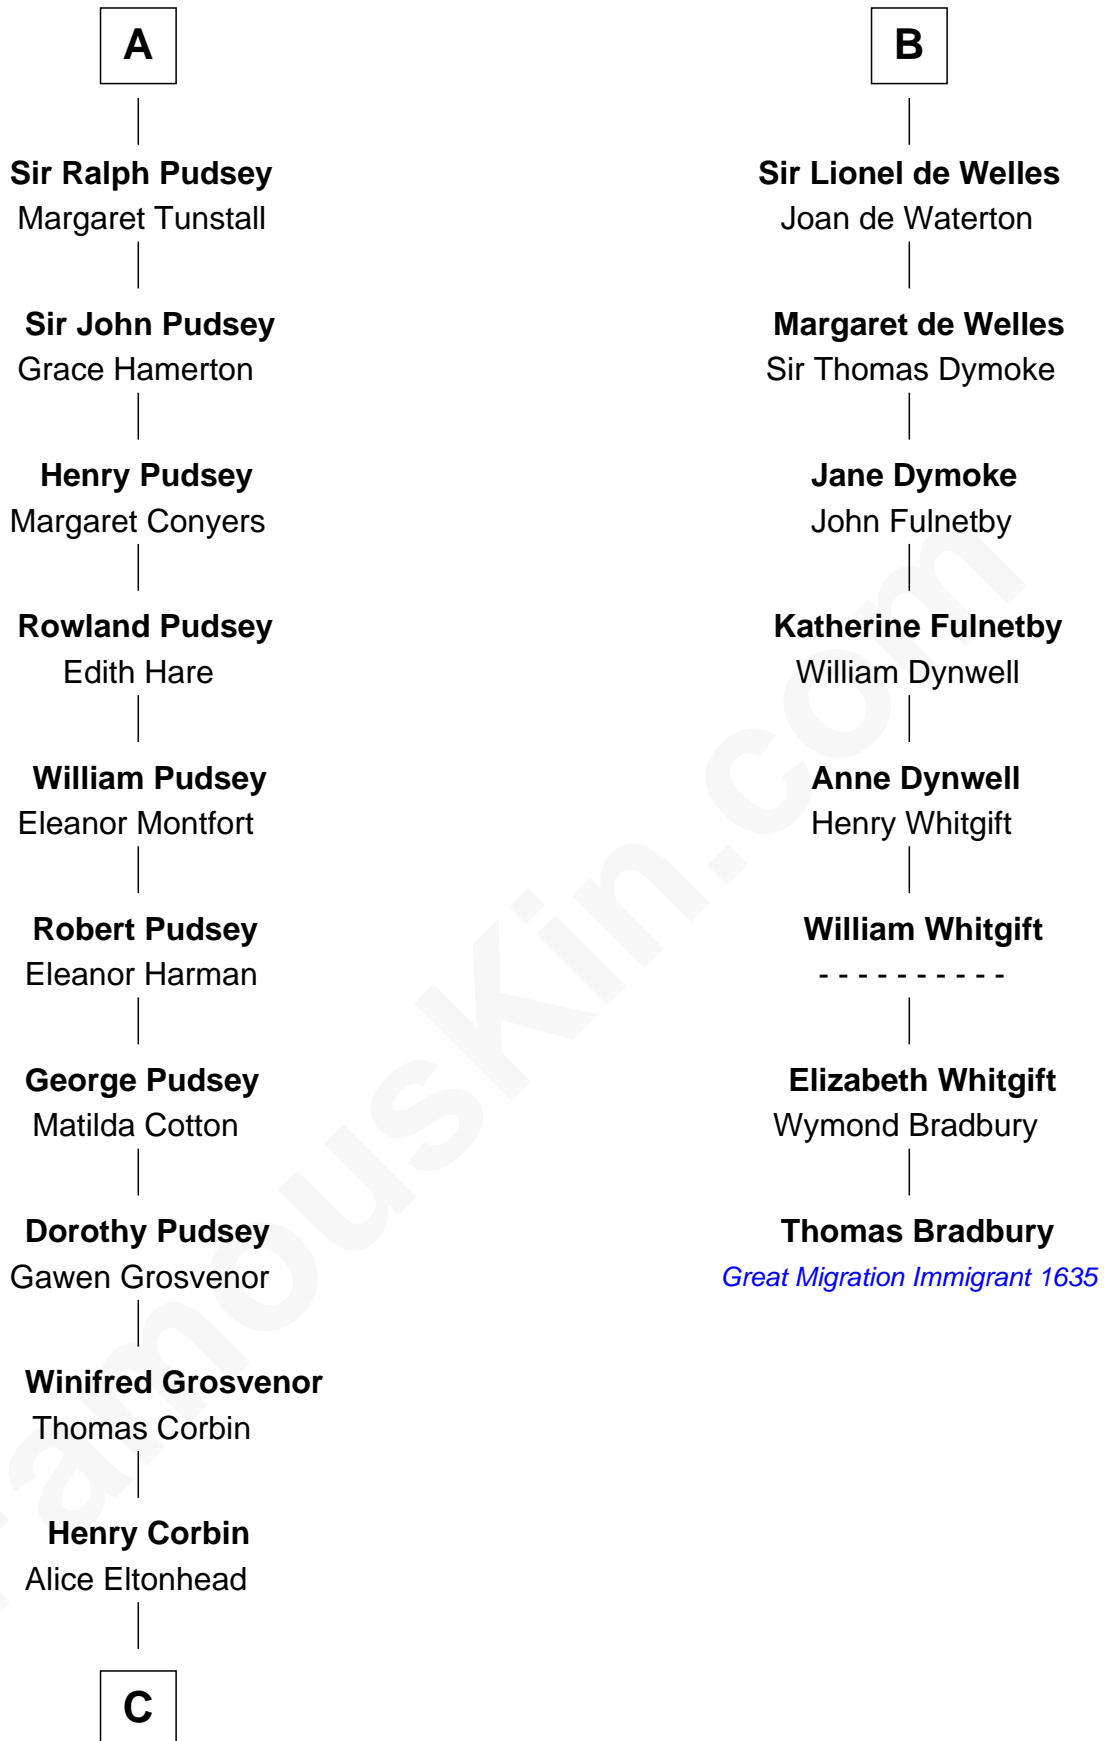

# FamousKin.com Relationship Chart of

**Edward Lloyd V**

13th Governor of Maryland

14th cousin 7 times removed of

**Thomas Bradbury**

(c1610/11 - 1694/5) Great Migration Immigrant 1635

**C**

—  
**Ann Corbin**  
Col. William Tayloe

—  
**John Tayloe**  
Elizabeth Gwynn

—  
**John Tayloe**  
Rebecca Plater

—  
**Elizabeth Tayloe**  
Col. Edward Lloyd

—  
**Edward Lloyd V**  
*13th Governor of Maryland*

FamousKin.com