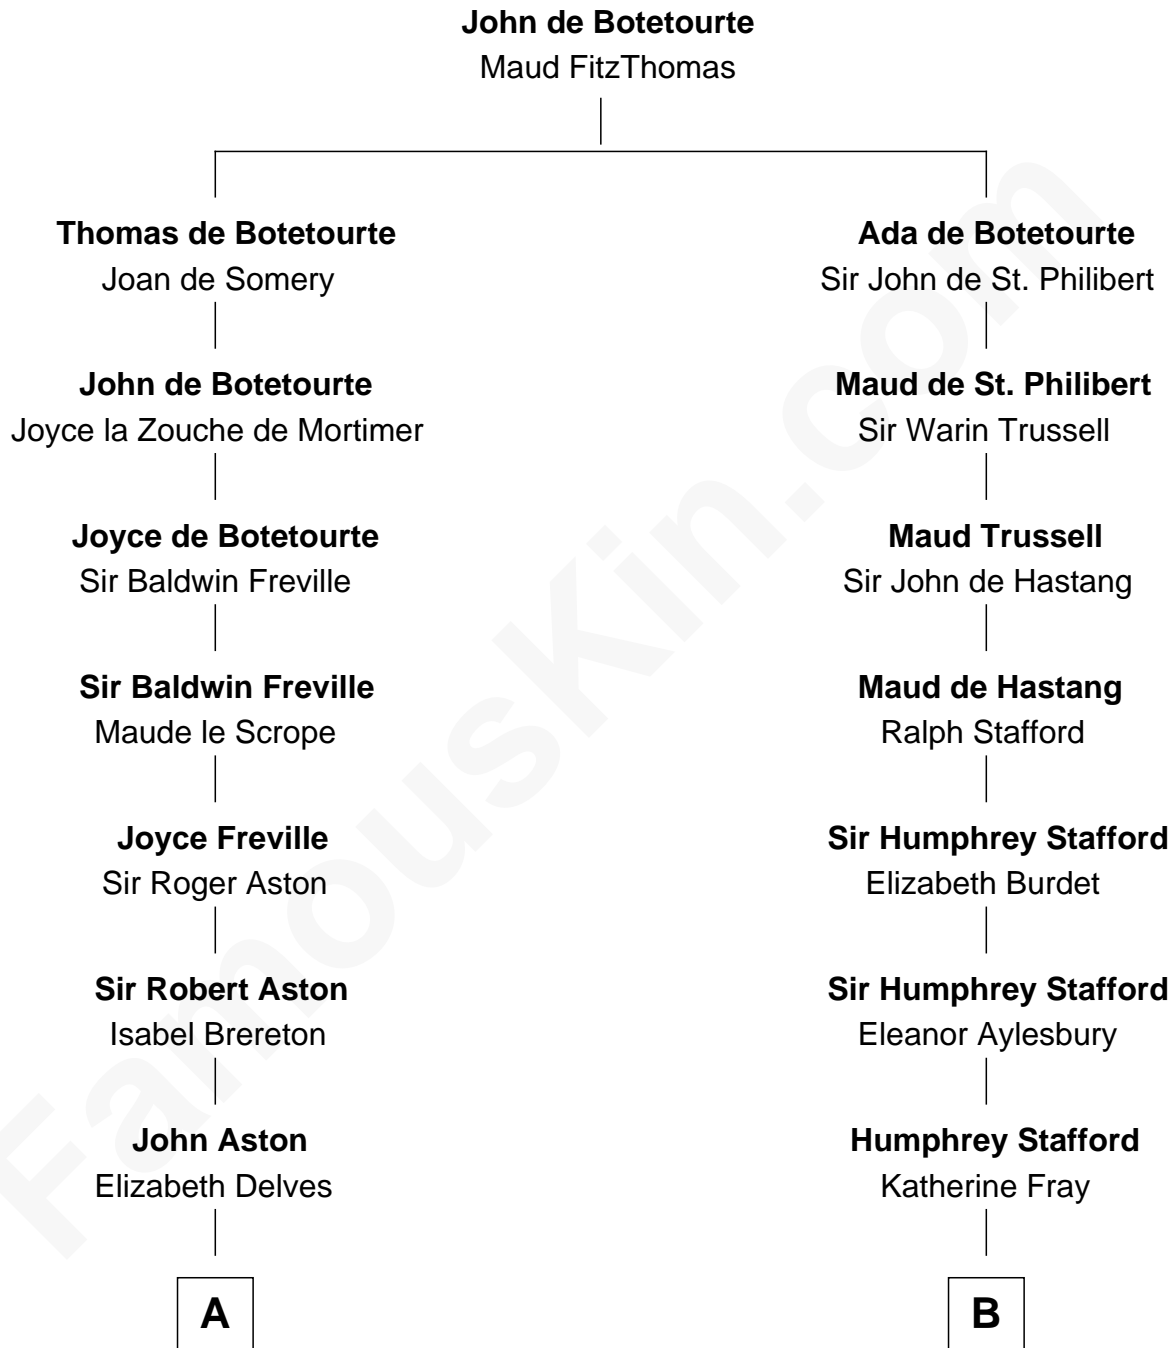

# FamousKin.com Relationship Chart of

**Edward Lloyd V**

*13th Governor of Maryland*

19th cousin 2 times removed of

**Richard Nixon**

*37th U.S. President*

**C**

**John Tayloe**  
Rebecca Plater

**Elizabeth Tayloe**  
Col. Edward Lloyd

**Edward Lloyd V**  
*13th Governor of Maryland*

**D**

**Jacob Burd**  
Miriam Matthews

**Oliver Burd**  
Jane M. Hemingway

**Almira Park Burd**  
Franklin Milhous

**Hannah Milhous**  
Francis Anthony Nixon

**Richard Nixon**  
*37th U.S. President*

FamousKin.com