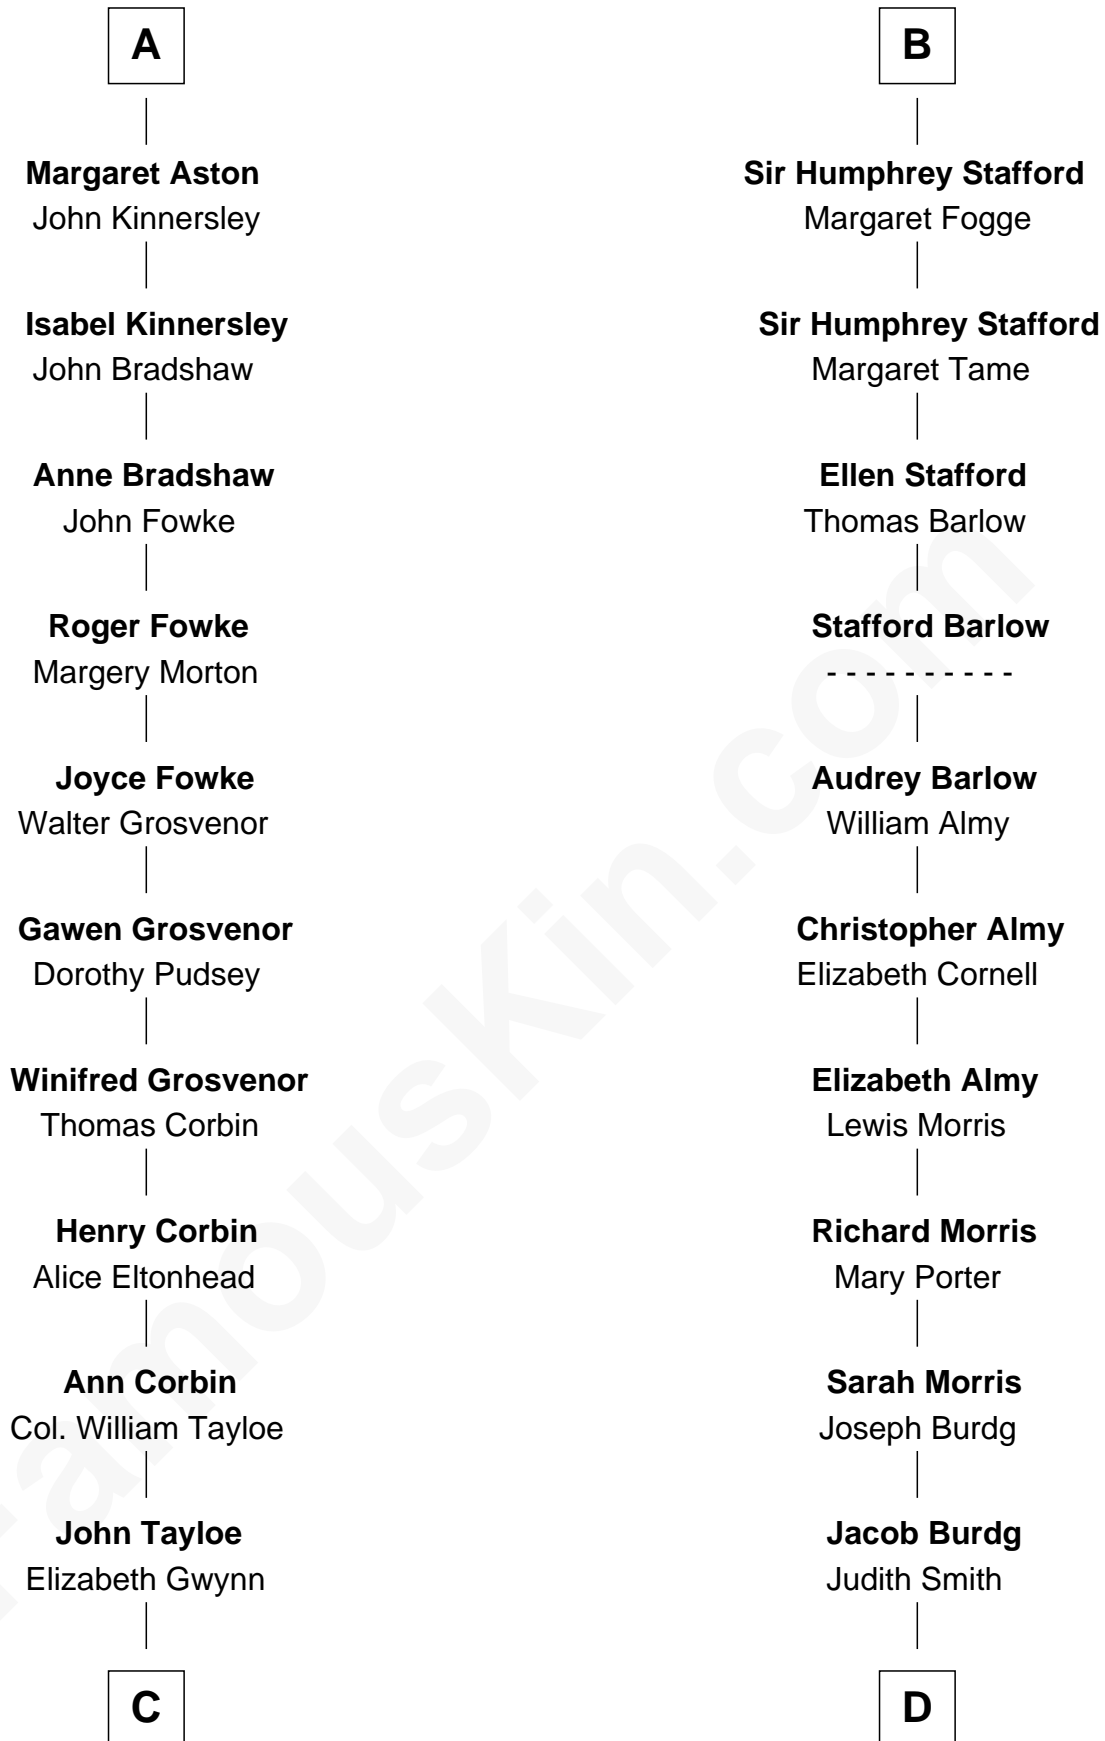

# FamousKin.com Relationship Chart of

**Edward Lloyd V**

*13th Governor of Maryland*

19th cousin 2 times removed of

**Richard Nixon**

*37th U.S. President*

**C**

**John Tayloe**  
Rebecca Plater

**Elizabeth Tayloe**  
Col. Edward Lloyd

**Edward Lloyd V**  
*13th Governor of Maryland*

**D**

**Jacob Burd**  
Miriam Matthews

**Oliver Burd**  
Jane M. Hemingway

**Almira Park Burd**  
Franklin Milhous

**Hannah Milhous**  
Francis Anthony Nixon

**Richard Nixon**  
*37th U.S. President*

FamousKin.com