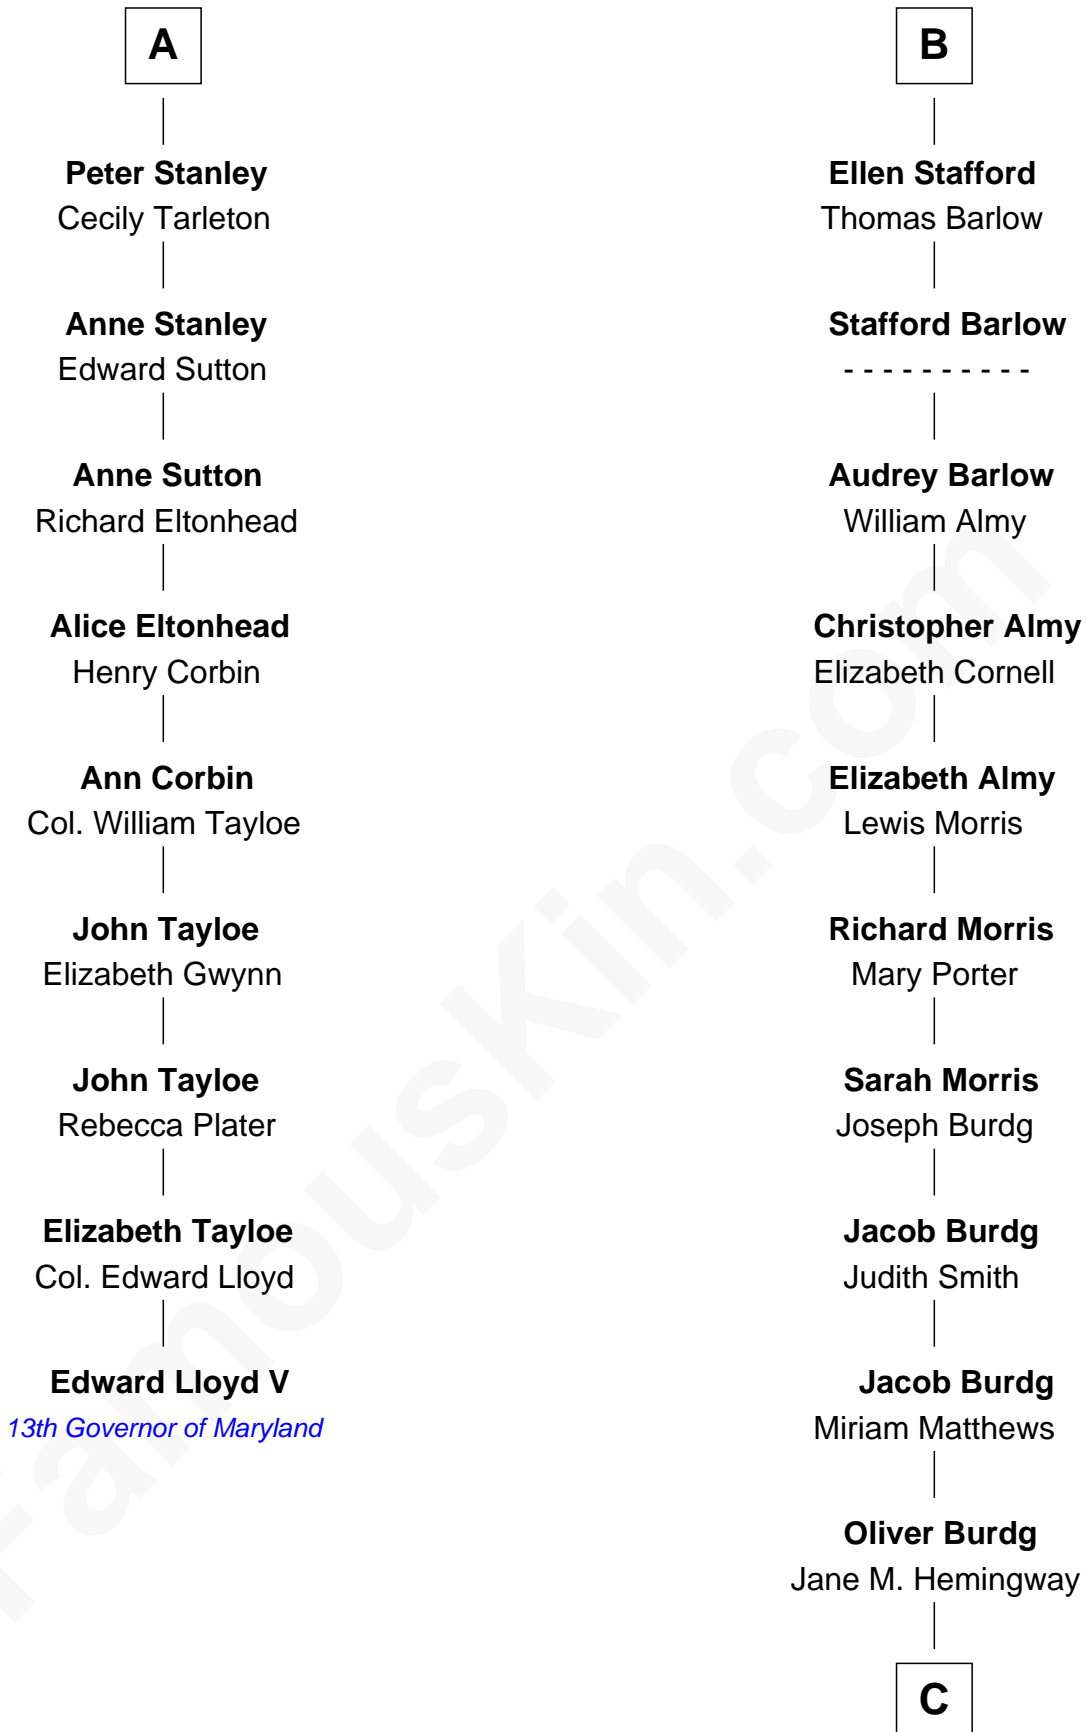

FamousKin.com Relationship Chart of

Edward Lloyd V

13th Governor of Maryland

15th cousin 4 times removed of

Richard Nixon

37th U.S. President

C

—
Almira Park Burdg

Franklin Milhous

—
Hannah Milhous

Francis Anthony Nixon

—
Richard Nixon

37th U.S. President

FamousKin.com