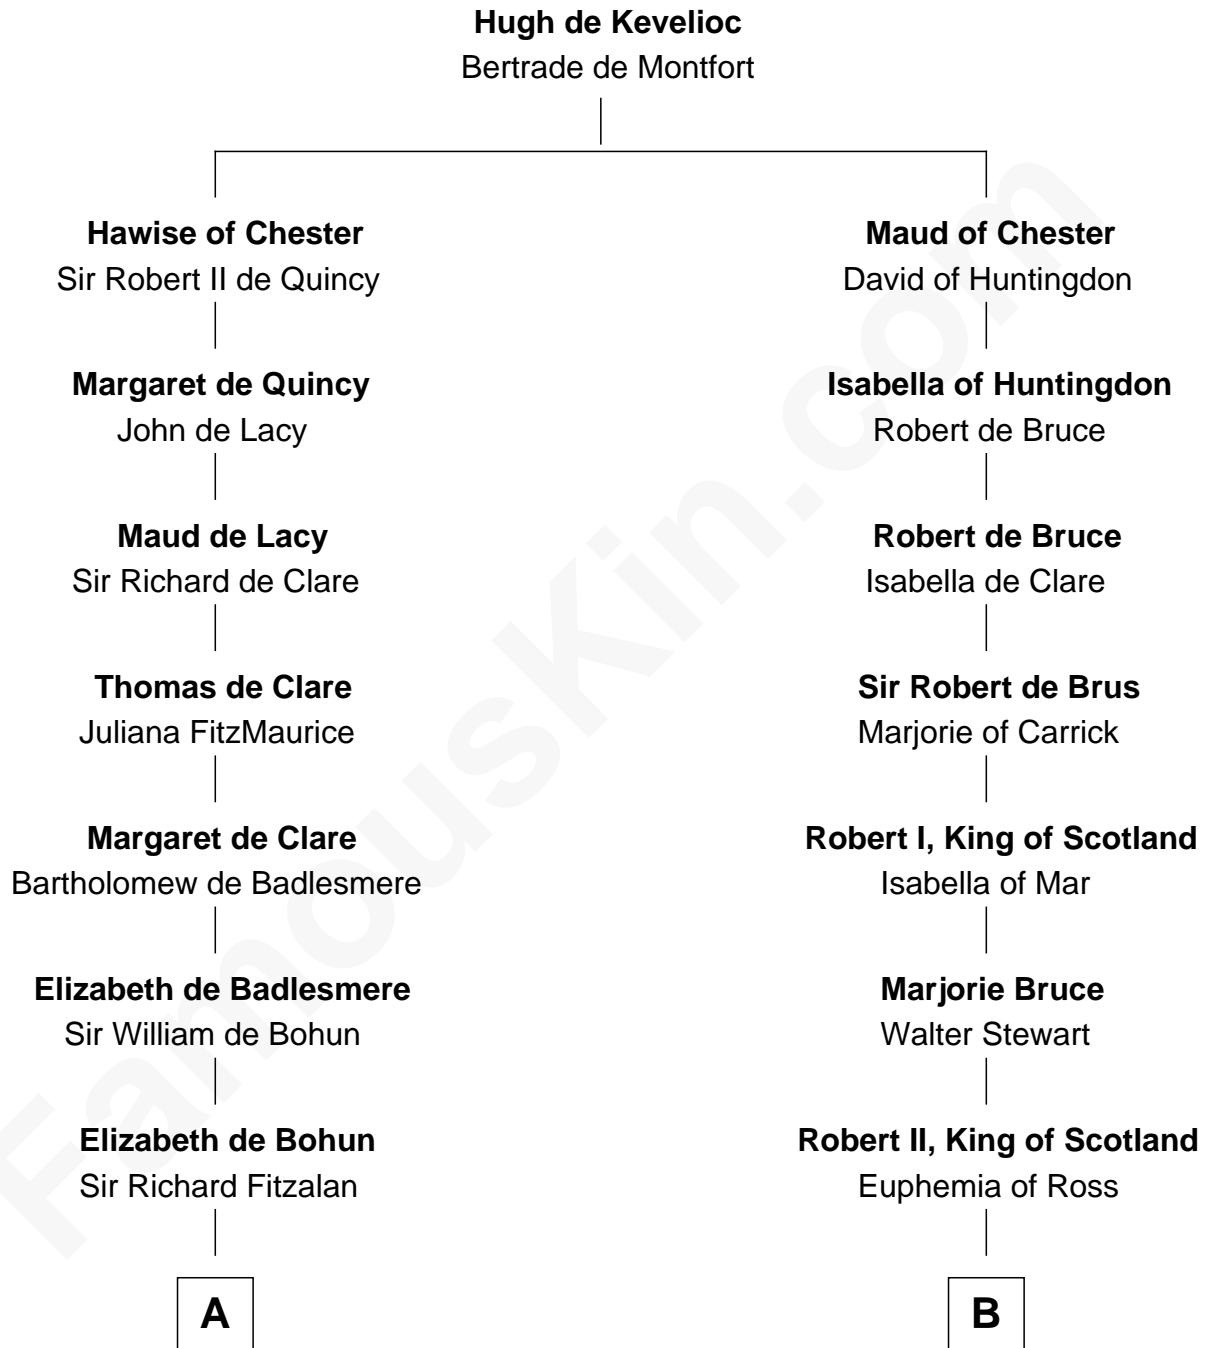

# FamousKin.com Relationship Chart of

**Edward Lloyd V**

*13th Governor of Maryland*

18th cousin 2 times removed of

**Patrick Henry**

*1st and 6th Governor of Virginia*

**C**

**Edward Lloyd**  
Sarah Covington

**Col. Edward Lloyd**  
Anne Rousby

**Col. Edward Lloyd**  
Elizabeth Tayloe

**Edward Lloyd V**  
*13th Governor of Maryland*

**D**

**John Henry**  
Mrs. Sarah Winston Syme

**Patrick Henry**  
*1st & 6th Gov. of Virginia*