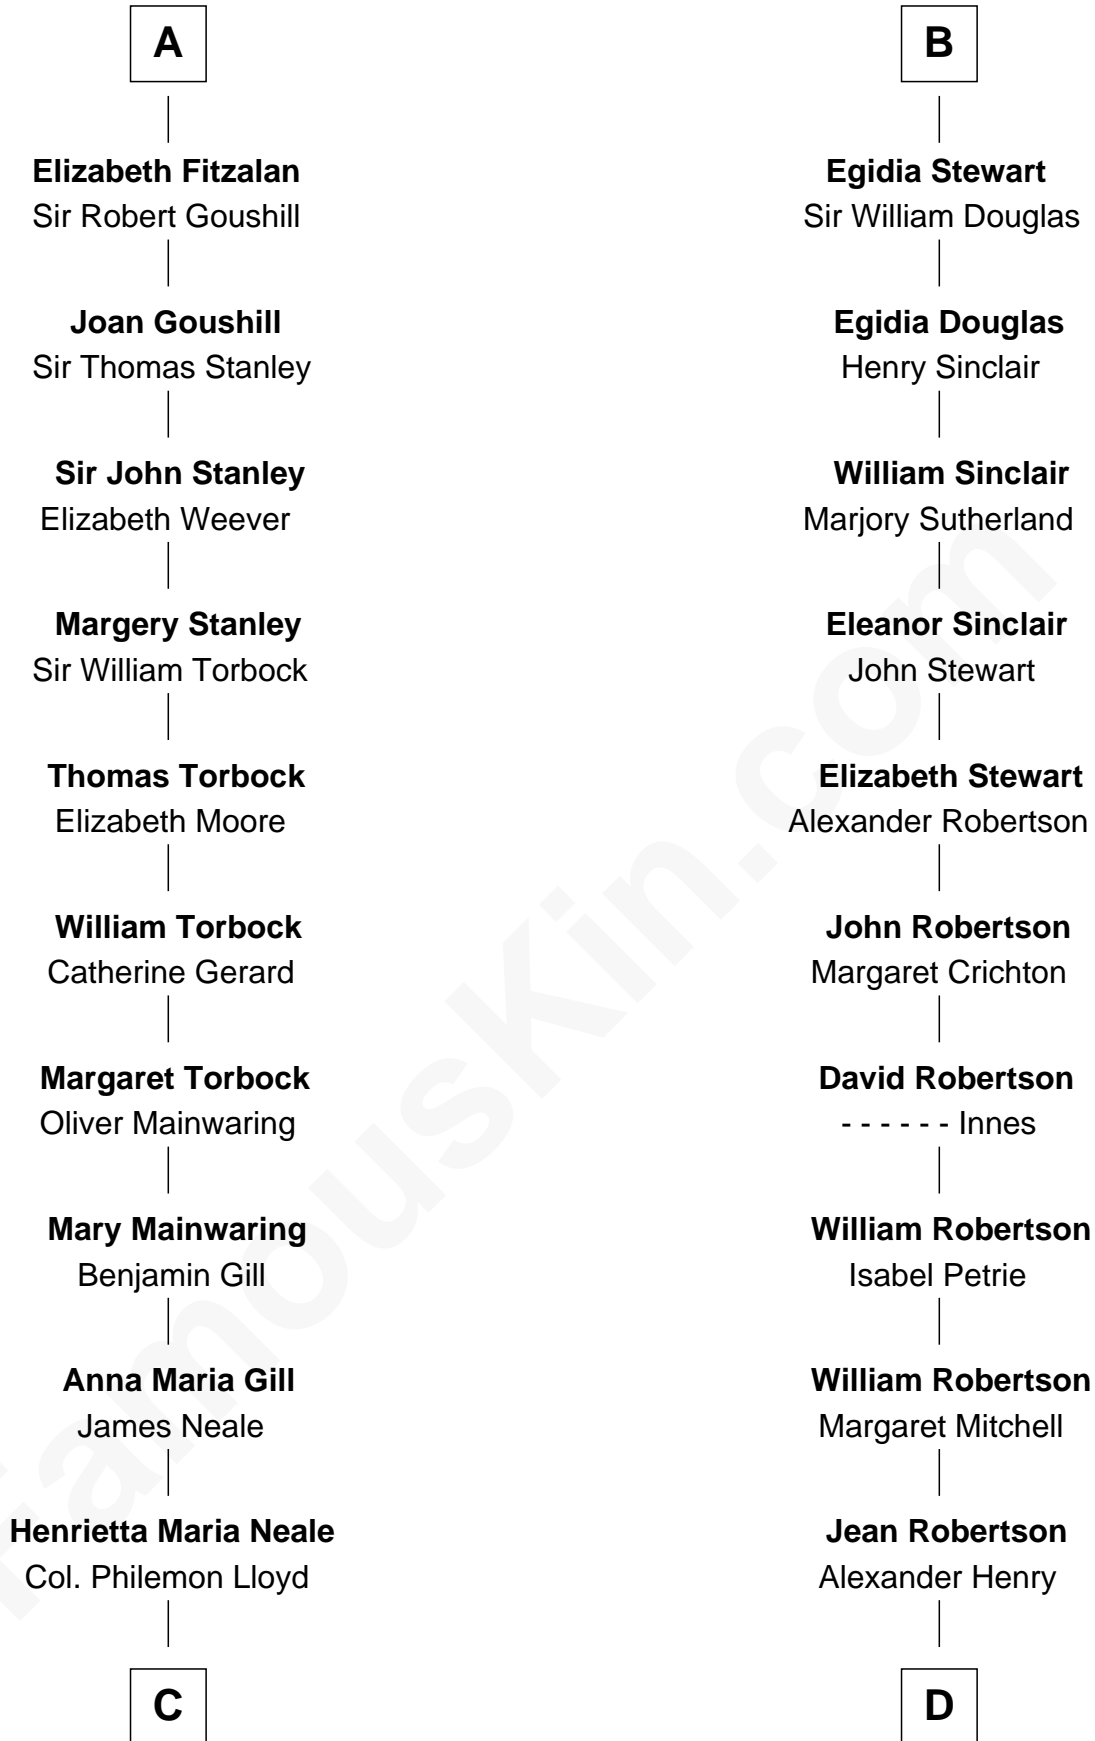

# FamousKin.com Relationship Chart of

**Edward Lloyd V**

*13th Governor of Maryland*

18th cousin 2 times removed of

**Patrick Henry**

*1st and 6th Governor of Virginia*

**C**

**Edward Lloyd**  
Sarah Covington

**Col. Edward Lloyd**  
Anne Rousby

**Col. Edward Lloyd**  
Elizabeth Tayloe

**Edward Lloyd V**  
*13th Governor of Maryland*

**D**

**John Henry**  
Mrs. Sarah Winston Syme

**Patrick Henry**  
*1st & 6th Gov. of Virginia*