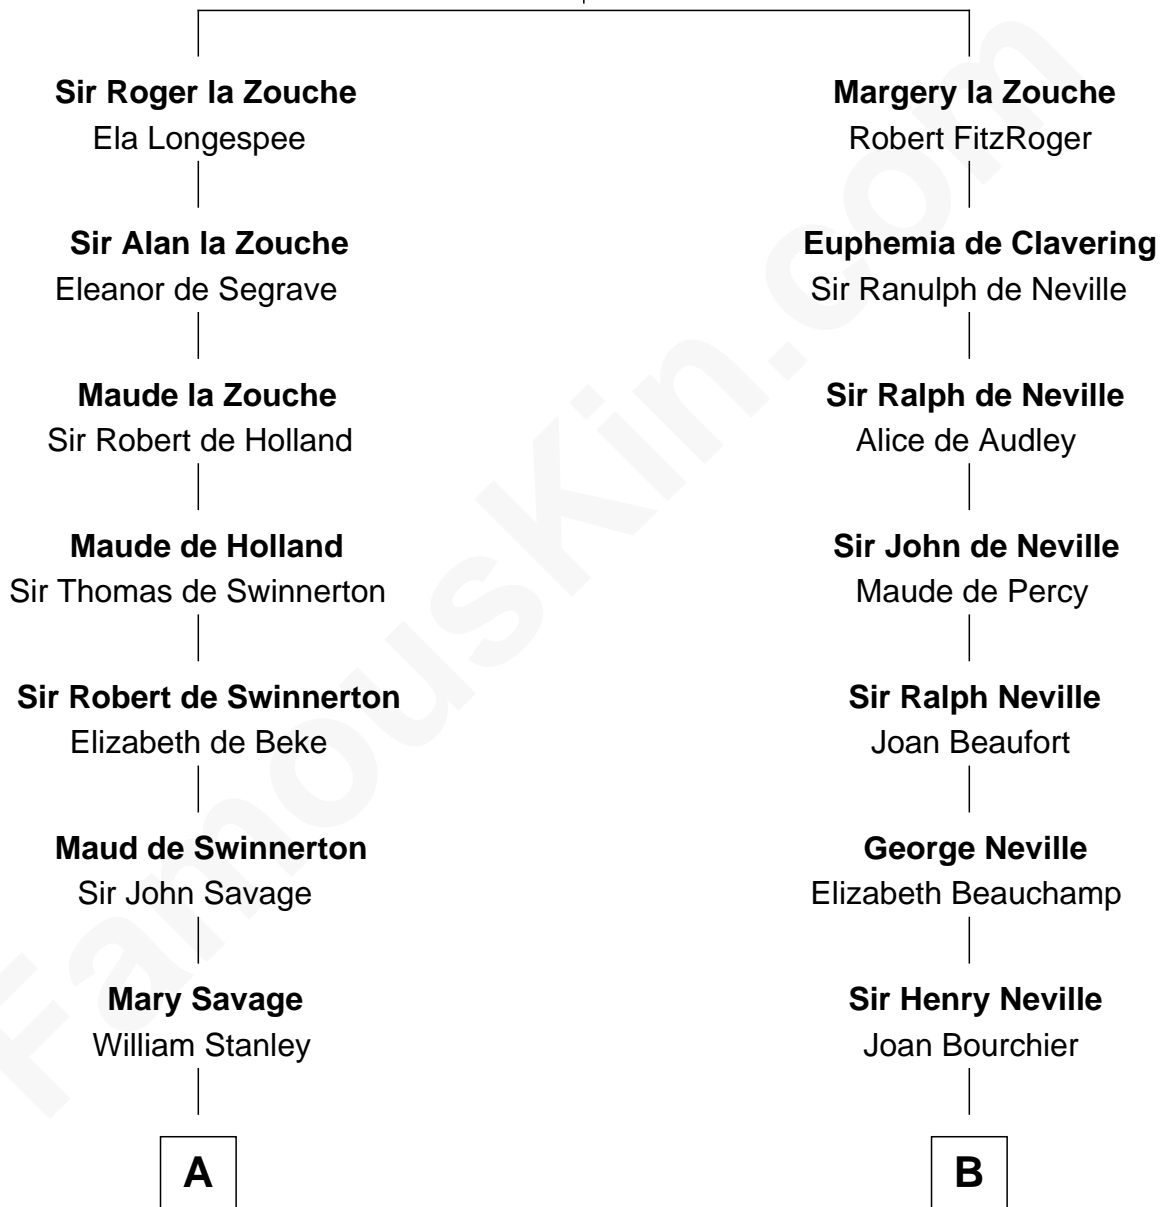

FamousKin.com Relationship Chart of

Edward Lloyd V

13th Governor of Maryland

18th cousin 3 times removed of

Randolph Scott

Movie Actor

Alan la Zouche

Ellen de Quincy

C

Elizabeth Tayloe
Col. Edward Lloyd

Edward Lloyd V
13th Governor of Maryland

D

Catherine Price Strother
Joseph Minor Crane

John William Crane
Margaret Ann Sadler

Joseph Minor Crane
Lavinia Lionberger

Lucy Lionberger Crane
George Grant Scott