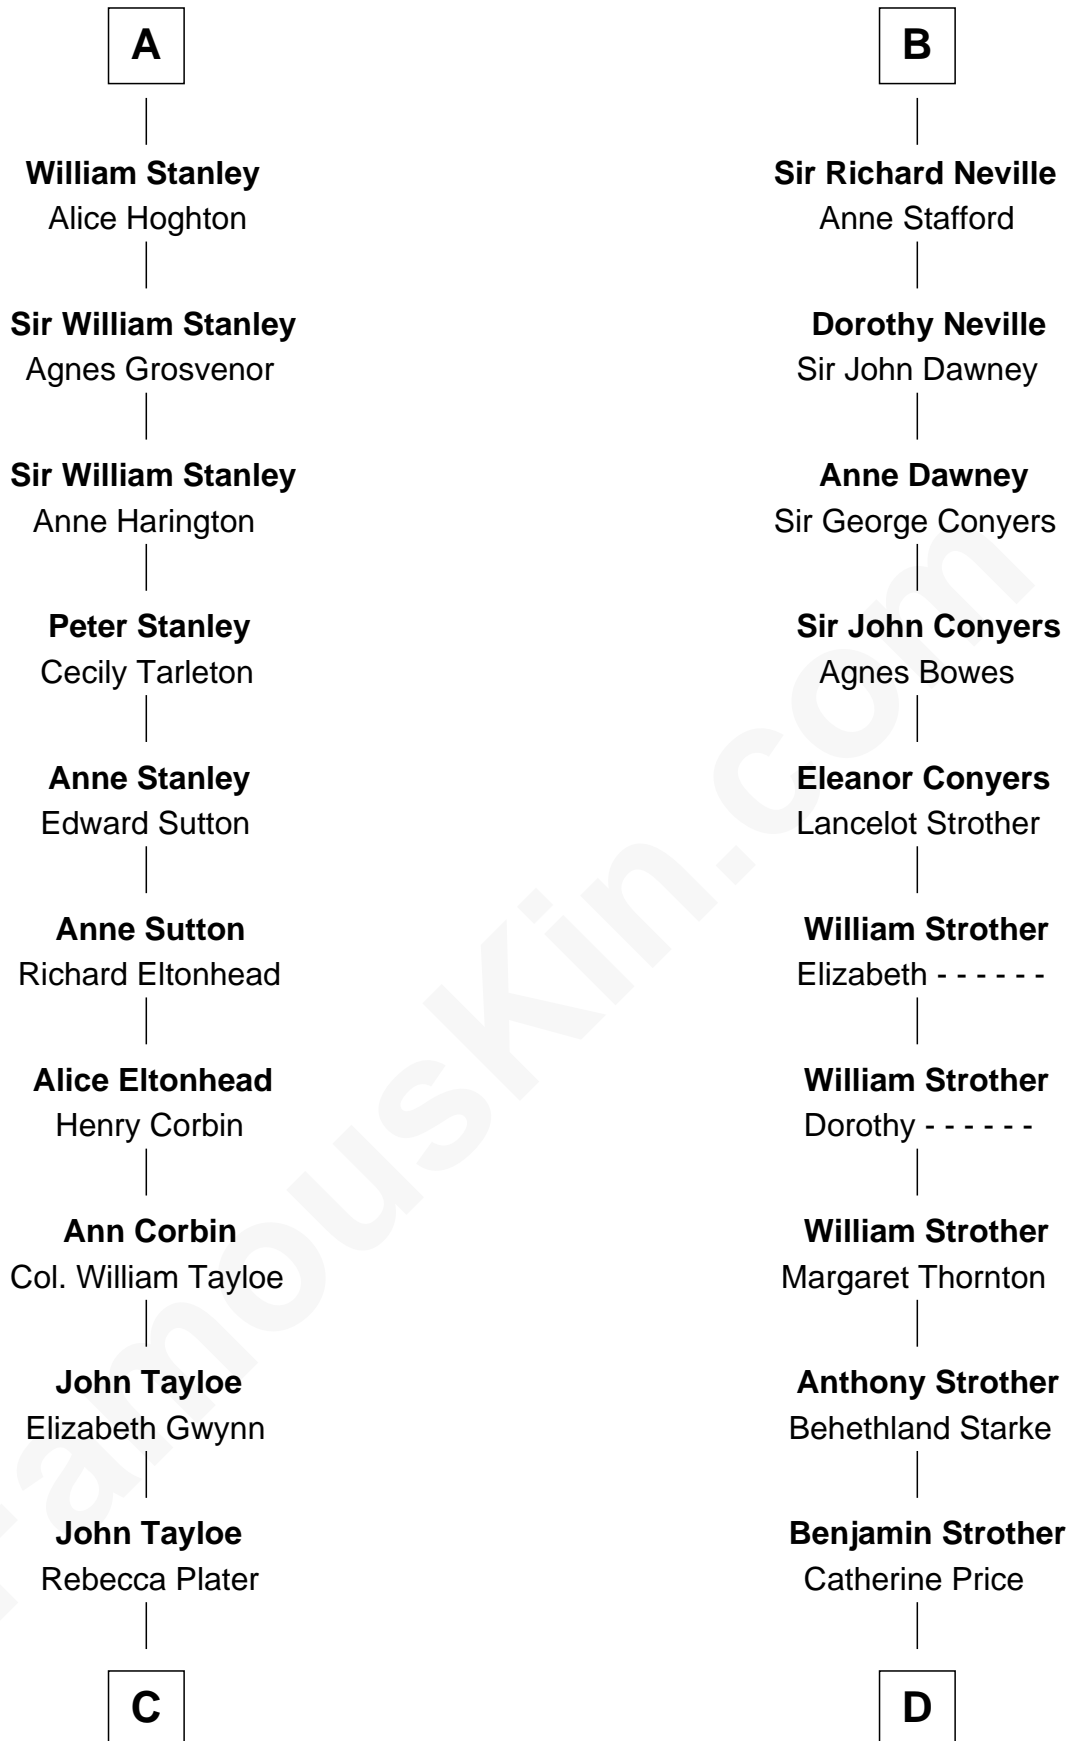

FamousKin.com Relationship Chart of

Edward Lloyd V

13th Governor of Maryland

18th cousin 3 times removed of

Randolph Scott

Movie Actor

Alan la Zouche

Ellen de Quincy

C

Elizabeth Tayloe
Col. Edward Lloyd

Edward Lloyd V
13th Governor of Maryland

D

Catherine Price Strother
Joseph Minor Crane

John William Crane
Margaret Ann Sadler

Joseph Minor Crane
Lavinia Lionberger

Lucy Lionberger Crane
George Grant Scott