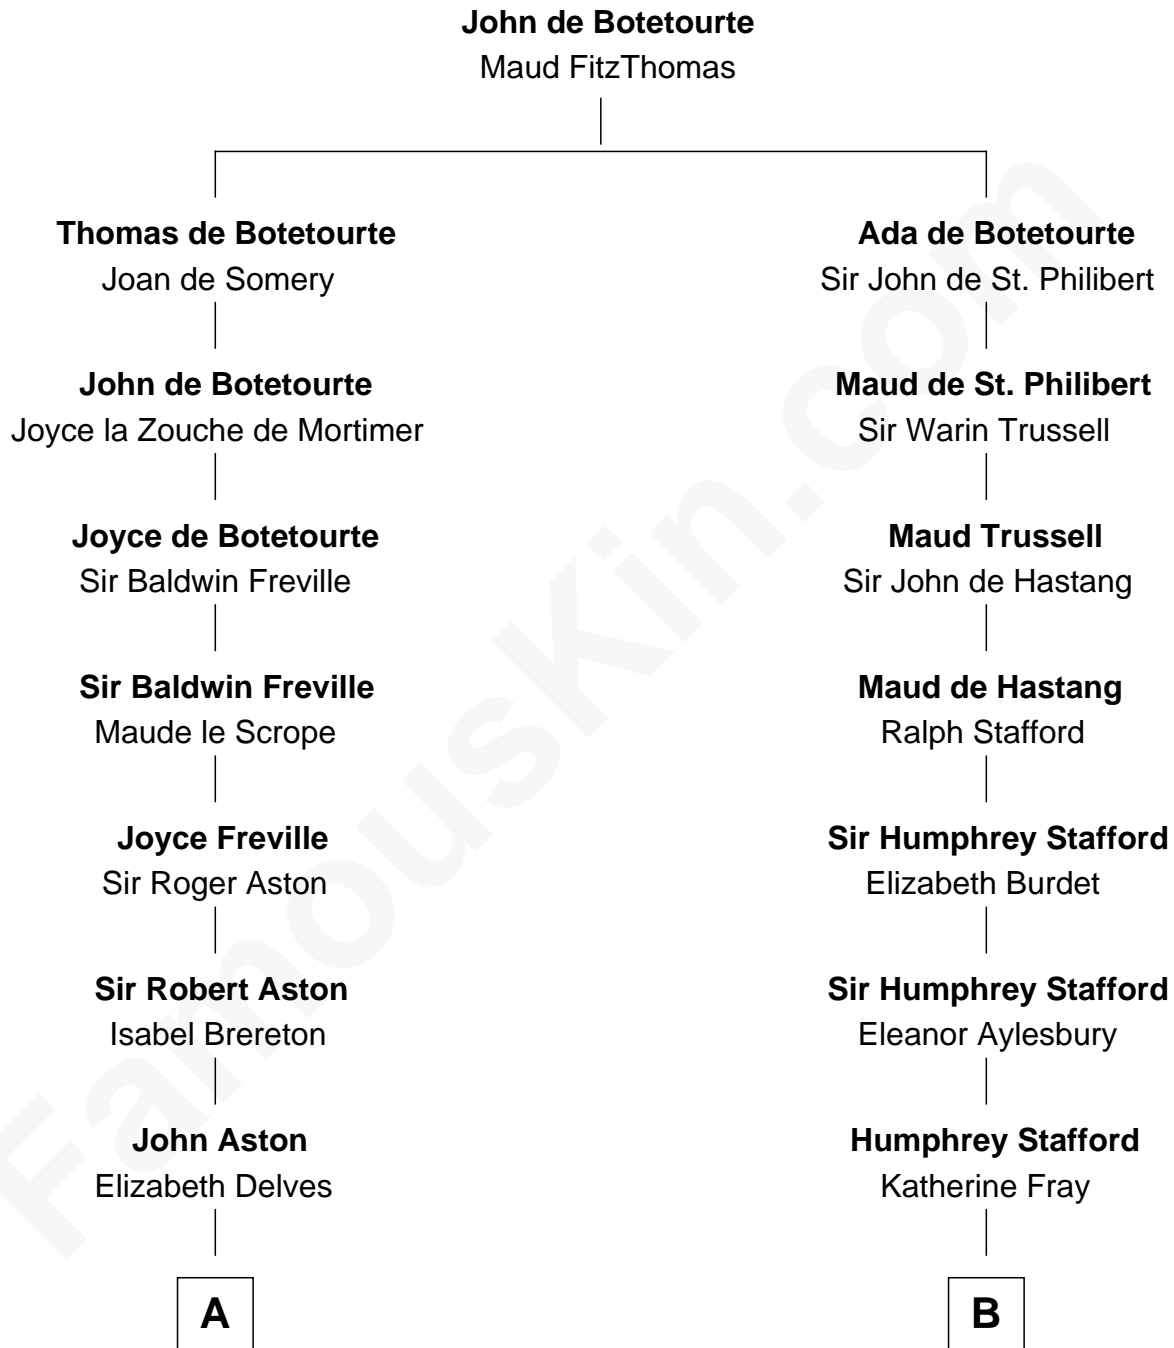

# FamousKin.com Relationship Chart of

**Edward Lloyd V**

*13th Governor of Maryland*

19th cousin 2 times removed of

**Randolph Scott**

*Movie Actor*

**C**

**John Tayloe**  
Rebecca Plater

**Elizabeth Tayloe**  
Col. Edward Lloyd

**Edward Lloyd V**  
*13th Governor of Maryland*

**D**

**Catherine Price Strother**  
Joseph Minor Crane

**John William Crane**  
Margaret Ann Sadler

**Joseph Minor Crane**  
Lavinia Lionberger

**Lucy Lionberger Crane**  
George Grant Scott

**Randolph Scott**  
*Movie Actor*

FamousKin.com