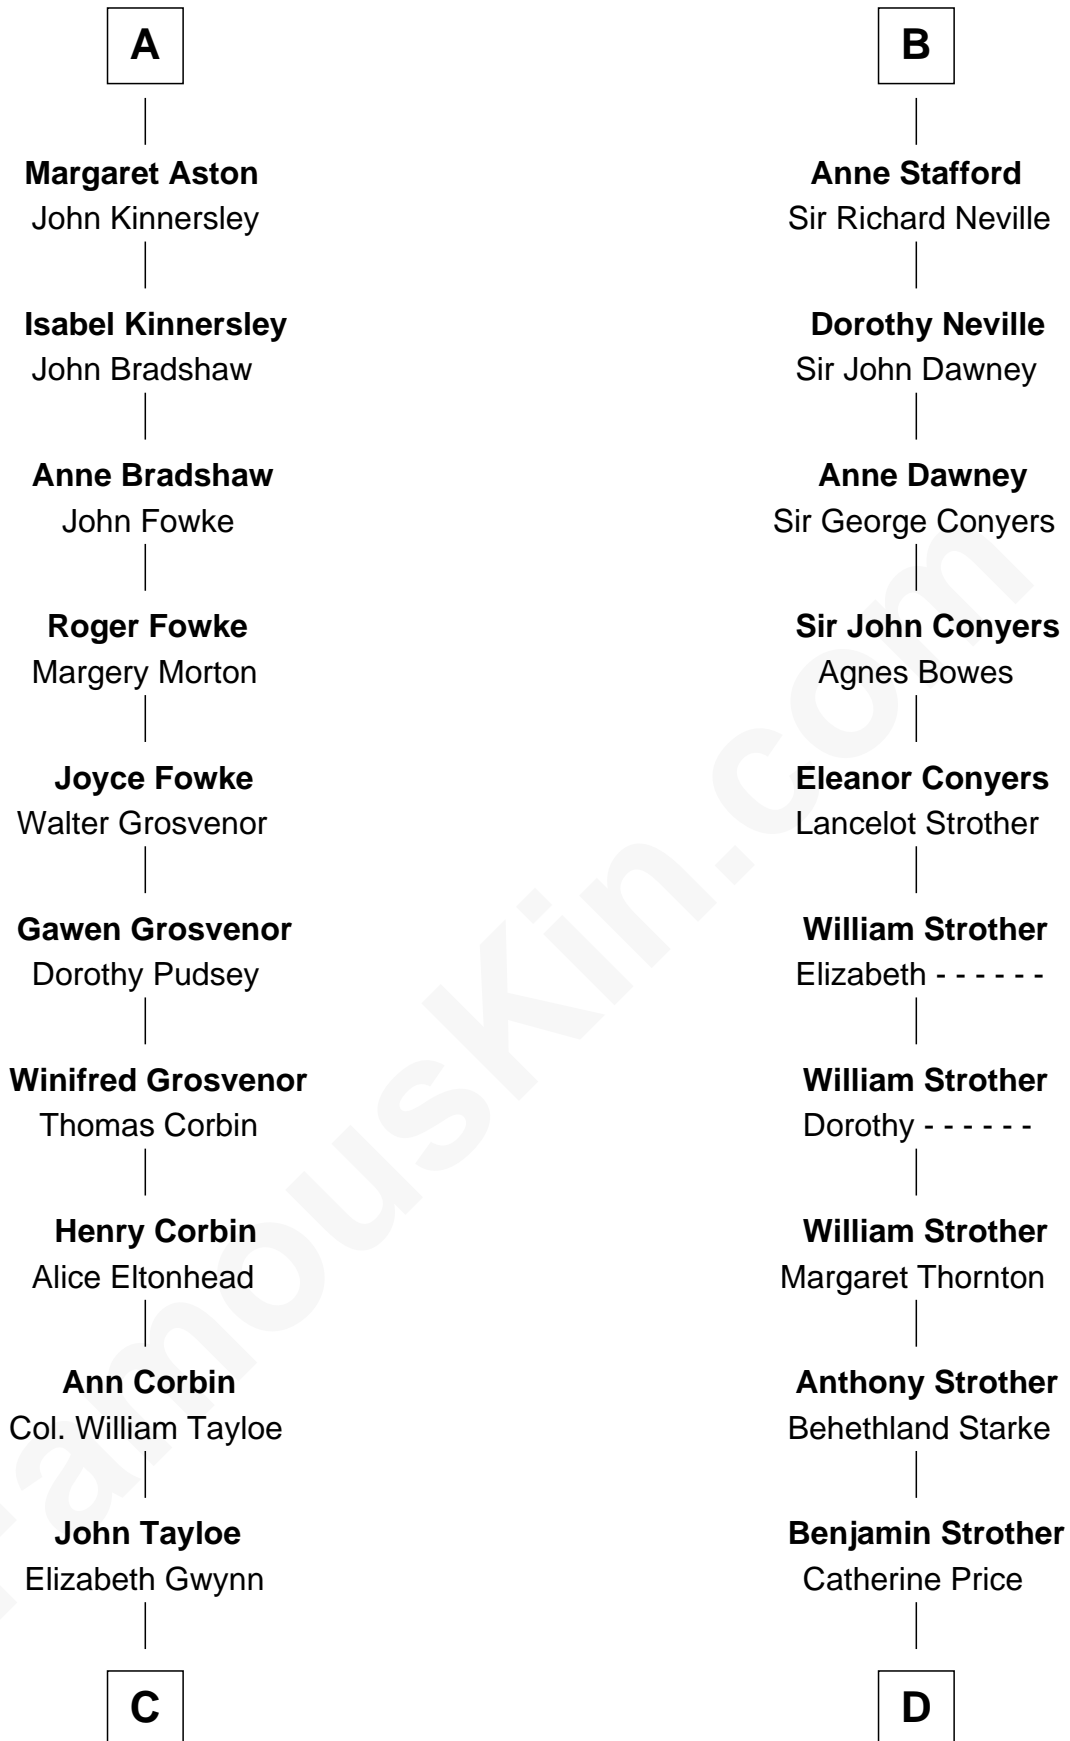

# FamousKin.com Relationship Chart of

**Edward Lloyd V**

*13th Governor of Maryland*

19th cousin 2 times removed of

**Randolph Scott**

*Movie Actor*

**C**

**John Tayloe**  
Rebecca Plater

**Elizabeth Tayloe**  
Col. Edward Lloyd

**Edward Lloyd V**  
*13th Governor of Maryland*

**D**

**Catherine Price Strother**  
Joseph Minor Crane

**John William Crane**  
Margaret Ann Sadler

**Joseph Minor Crane**  
Lavinia Lionberger

**Lucy Lionberger Crane**  
George Grant Scott

**Randolph Scott**  
*Movie Actor*

FamousKin.com