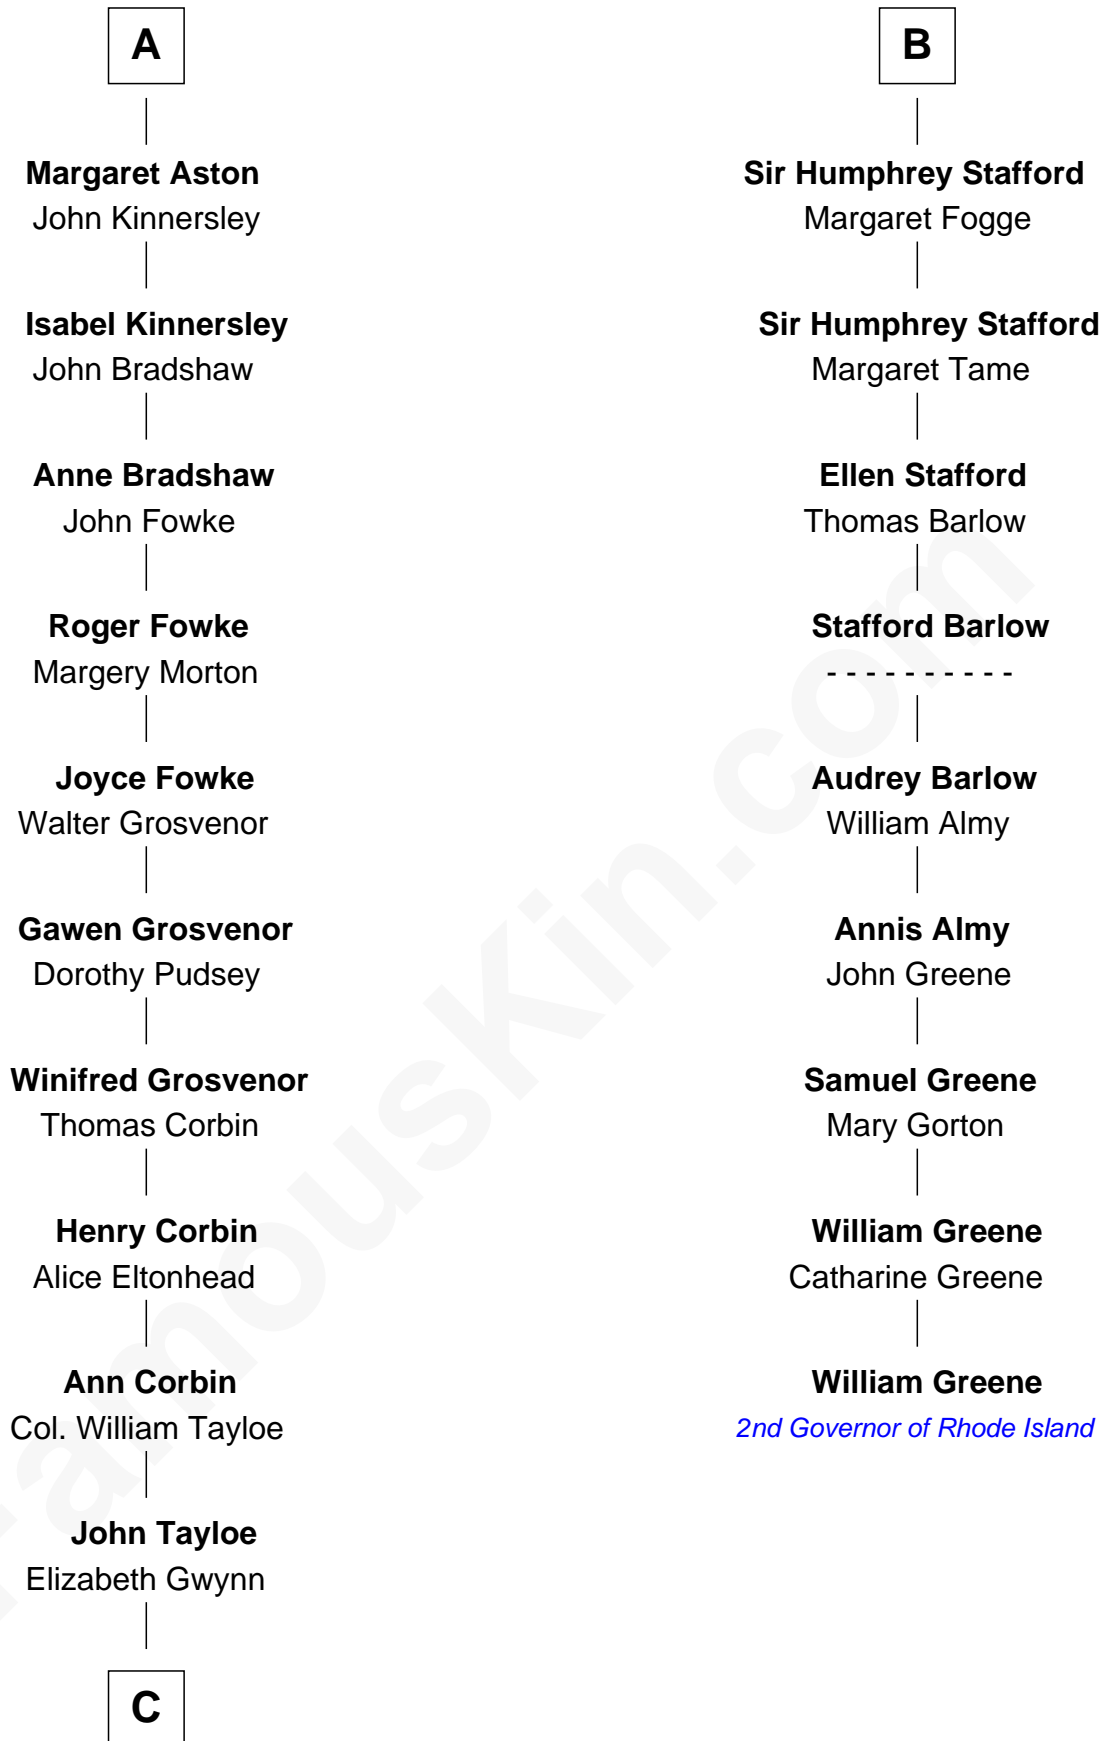

# FamousKin.com Relationship Chart of

**Edward Lloyd V**

*13th Governor of Maryland*

15th cousin 4 times removed of

**William Greene**

*2nd Governor of Rhode Island*

**C**

—  
**John Tayloe**  
Rebecca Plater

—  
**Elizabeth Tayloe**  
Col. Edward Lloyd

—  
**Edward Lloyd V**  
*13th Governor of Maryland*

FamousKin.com