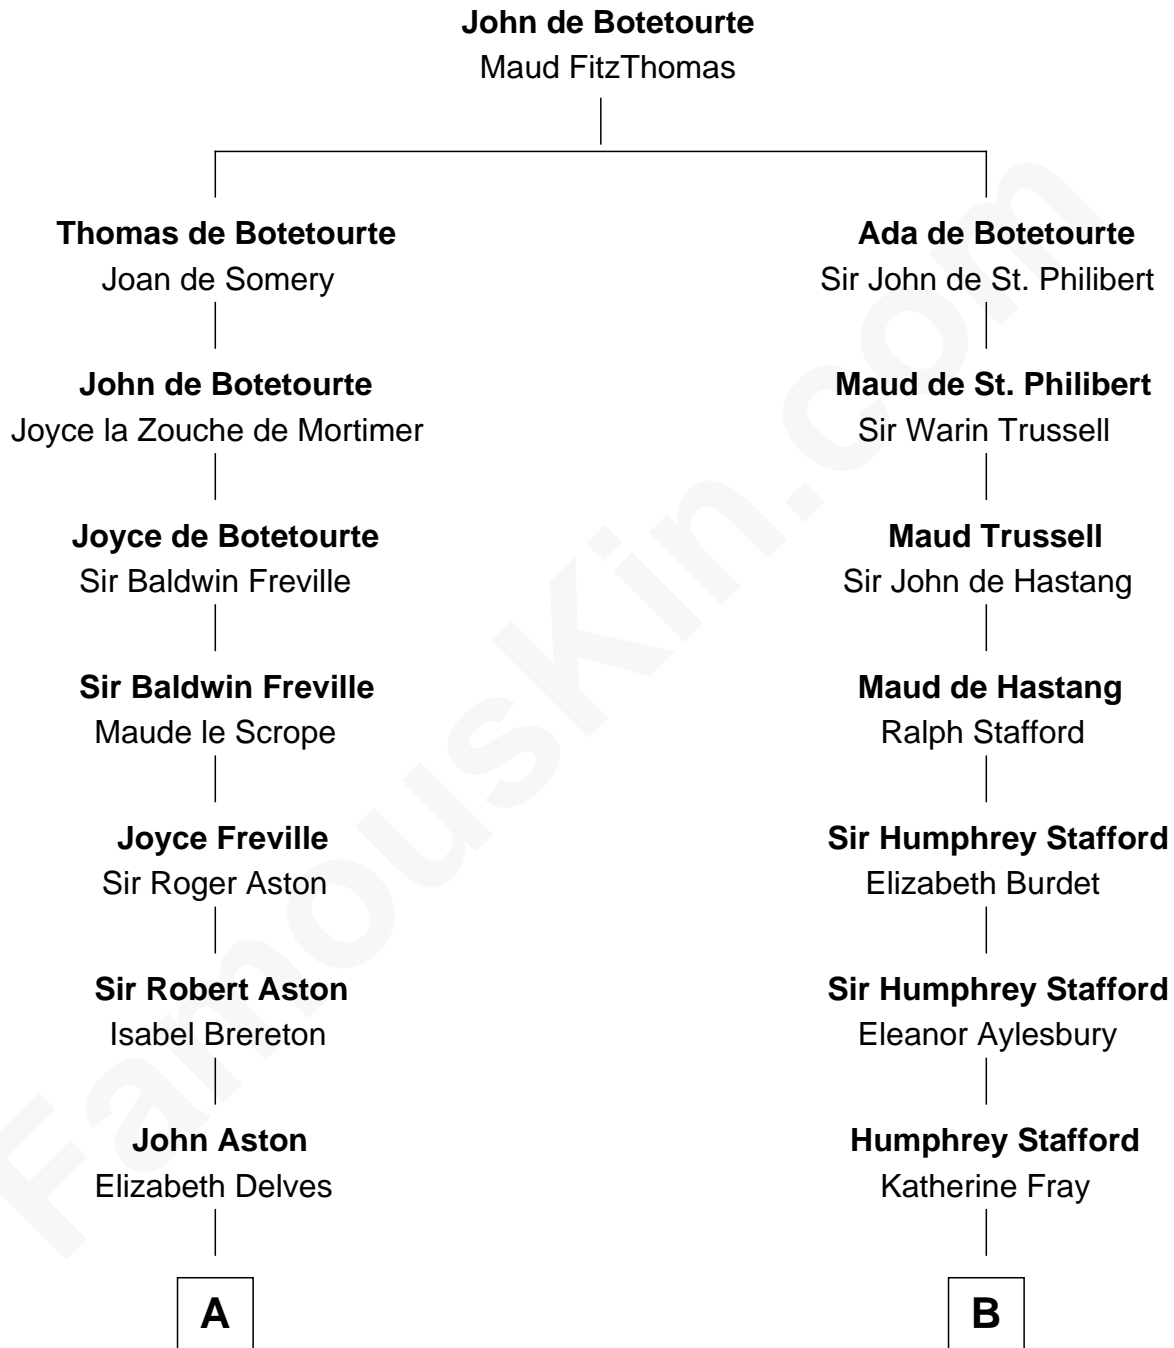

# FamousKin.com Relationship Chart of

**Edward Lloyd V**

*13th Governor of Maryland*

15th cousin 4 times removed of

**William Greene**

*2nd Governor of Rhode Island*

**C**

—  
**John Tayloe**  
Rebecca Plater

—  
**Elizabeth Tayloe**  
Col. Edward Lloyd

—  
**Edward Lloyd V**  
*13th Governor of Maryland*

FamousKin.com