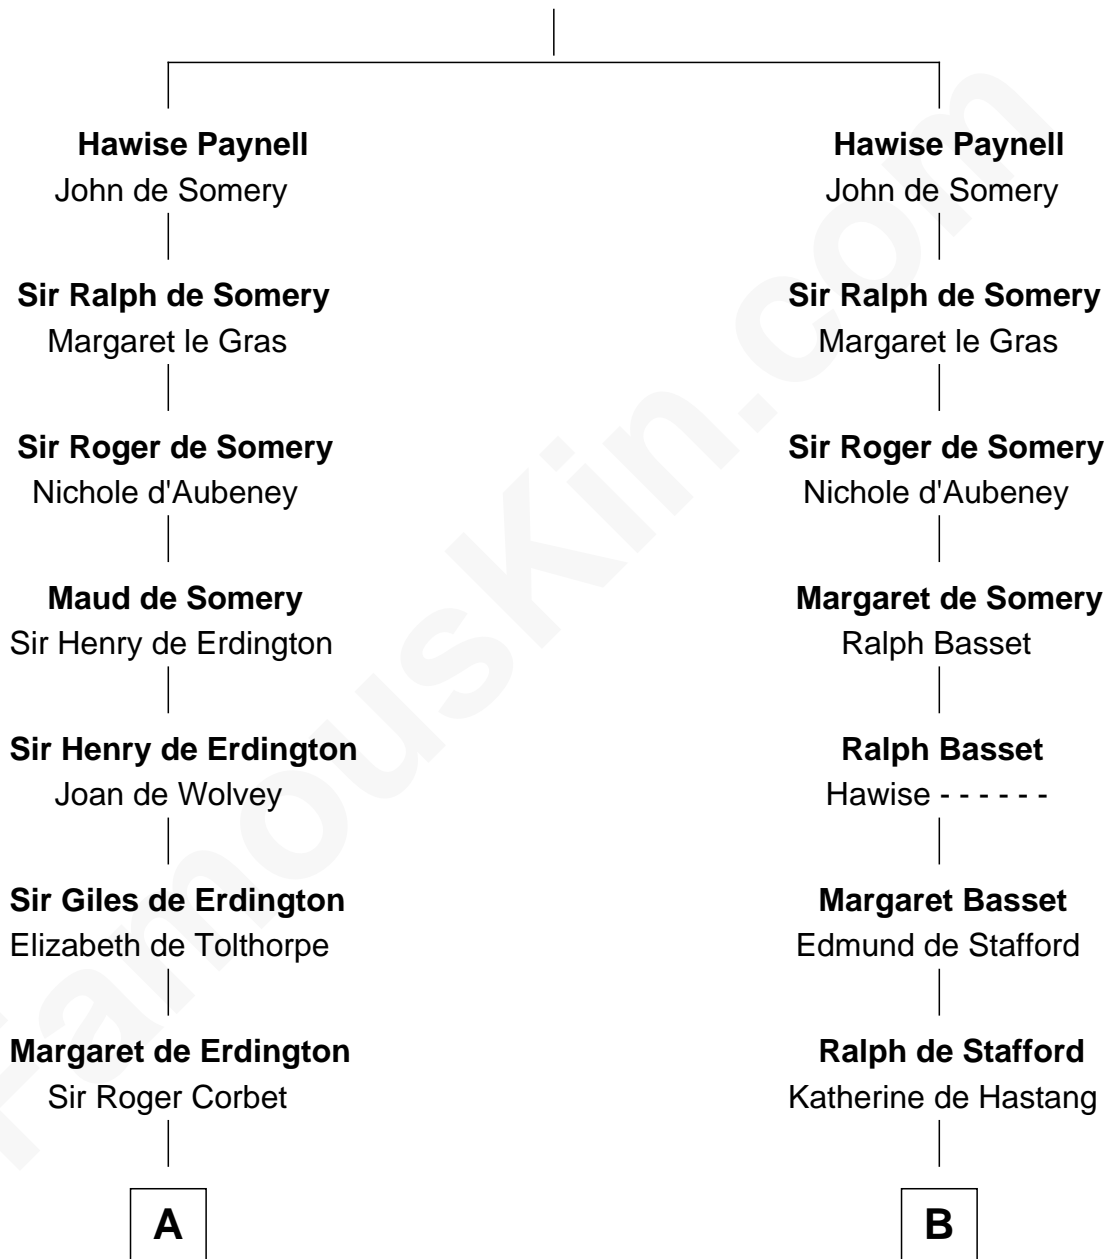

# FamousKin.com Relationship Chart of

**Edward Lloyd V**

*13th Governor of Maryland*

20th cousin 1 time removed of

**William Greene**

*2nd Governor of Rhode Island*

**Ralph Paynell**

-----

**C**

**Ann Corbin**  
Col. William Tayloe

**John Tayloe**  
Elizabeth Gwynn

**John Tayloe**  
Rebecca Plater

**Elizabeth Tayloe**  
Col. Edward Lloyd

**Edward Lloyd V**  
*13th Governor of Maryland*

**D**

**Annis Almy**  
John Greene

**Samuel Greene**  
Mary Gorton

**William Greene**  
Catharine Greene

**William Greene**  
*2nd Governor of Rhode Island*