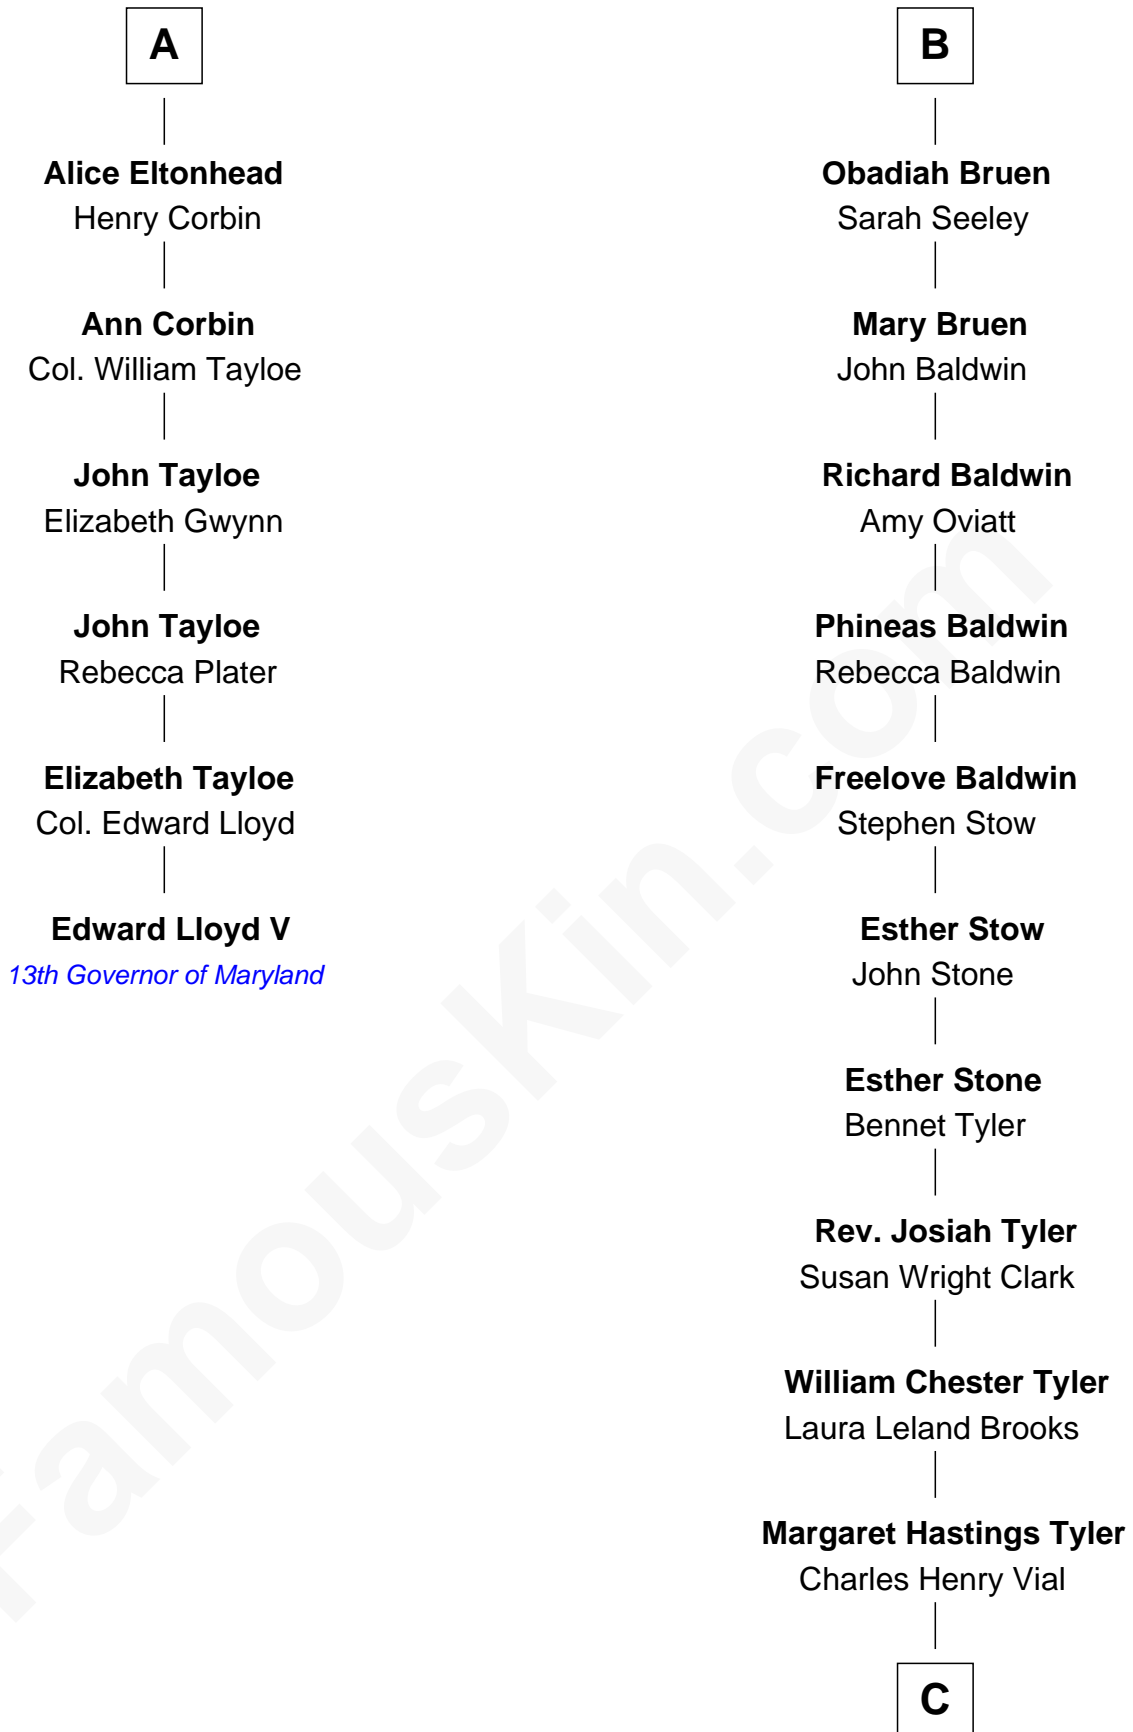

# FamousKin.com Relationship Chart of

**Edward Lloyd V**

13th Governor of Maryland

12th cousin 7 times removed of

**Kate Upton**

Sports Illustrated Swimsuit Cover Model

**C**

**Elizabeth Brooks Vial**  
Stephen Edward Upton

**Jefferson Matthew Upton**  
Shelley Fawn Davis

**Kate Upton**  
*Model and Actress*

FamousKin.com