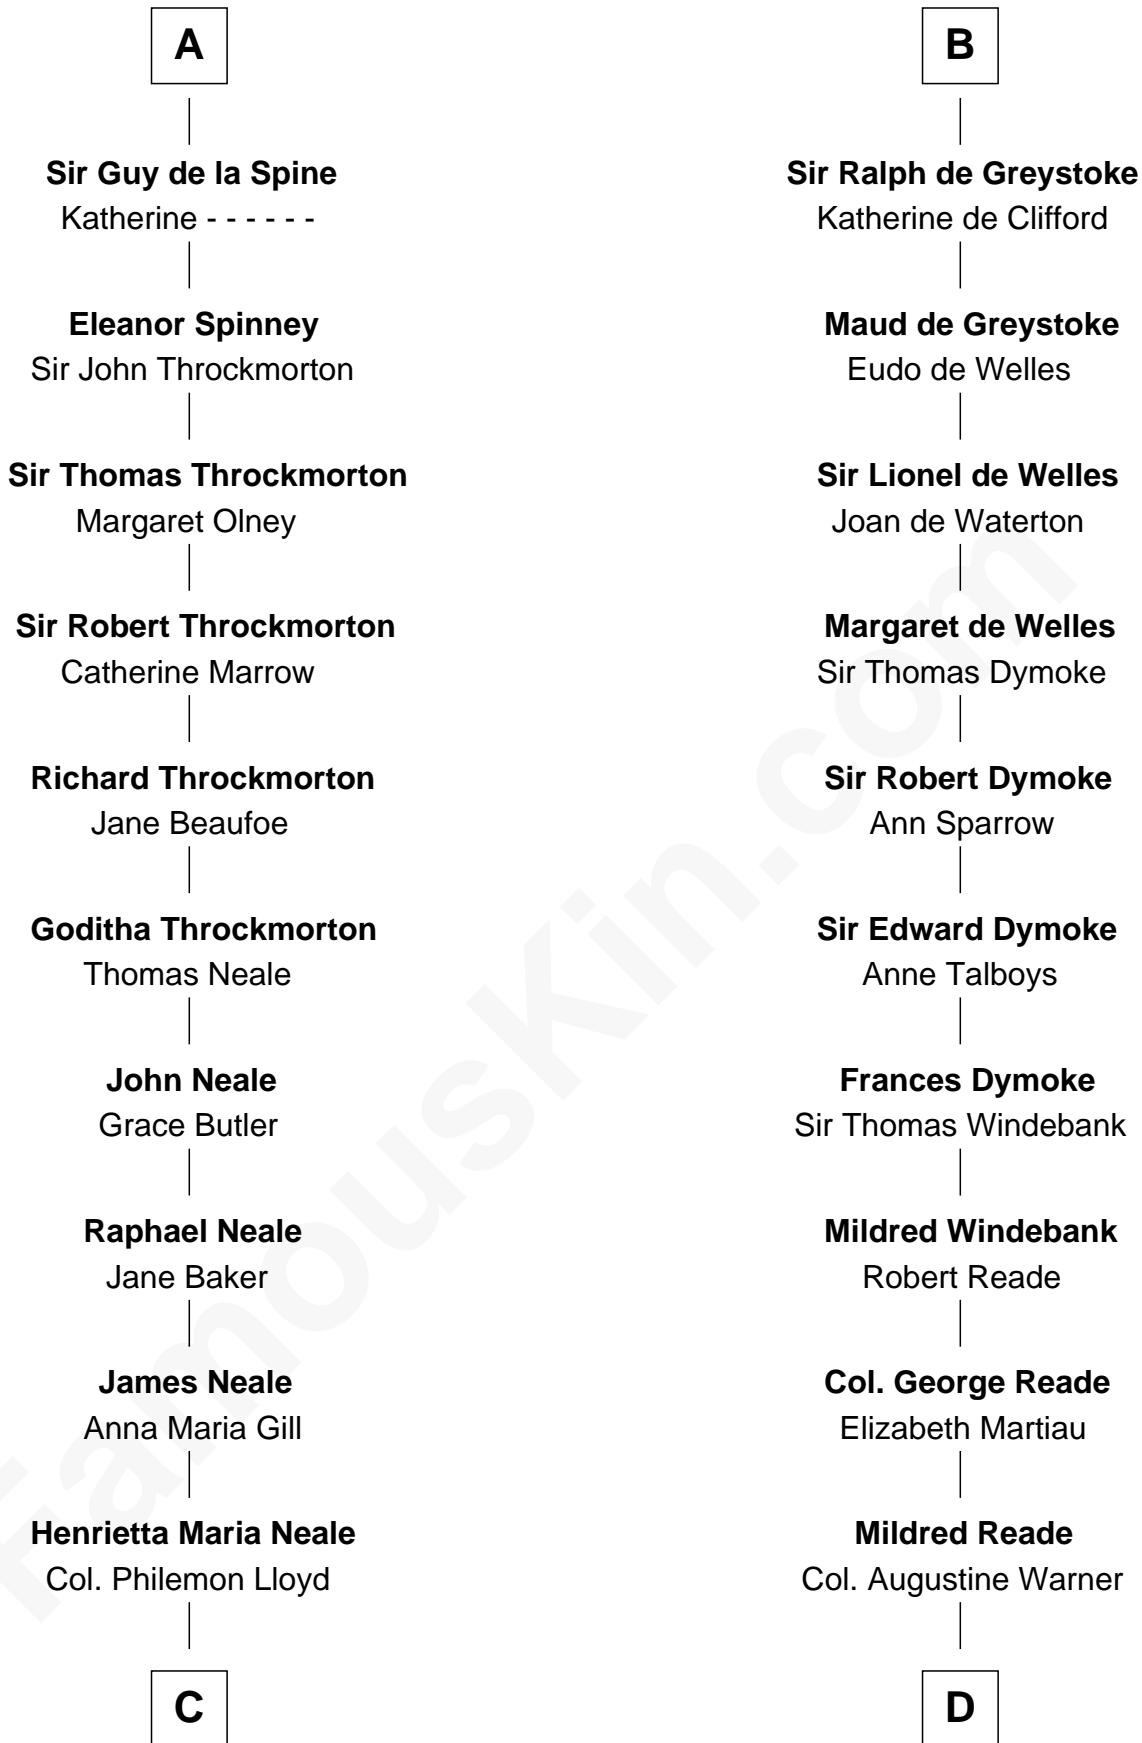

FamousKin.com Relationship Chart of

Edward Lloyd V

13th Governor of Maryland

19th cousin 1 time removed of

George Washington

1st U.S. President

C

Edward Lloyd
Sarah Covington

Col. Edward Lloyd
Anne Rousby

Col. Edward Lloyd
Elizabeth Tayloe

Edward Lloyd V
13th Governor of Maryland

D

Mildred Warner
Lawrence Washington

Augustine Washington
Mary Ball

George Washington
1st U.S. President