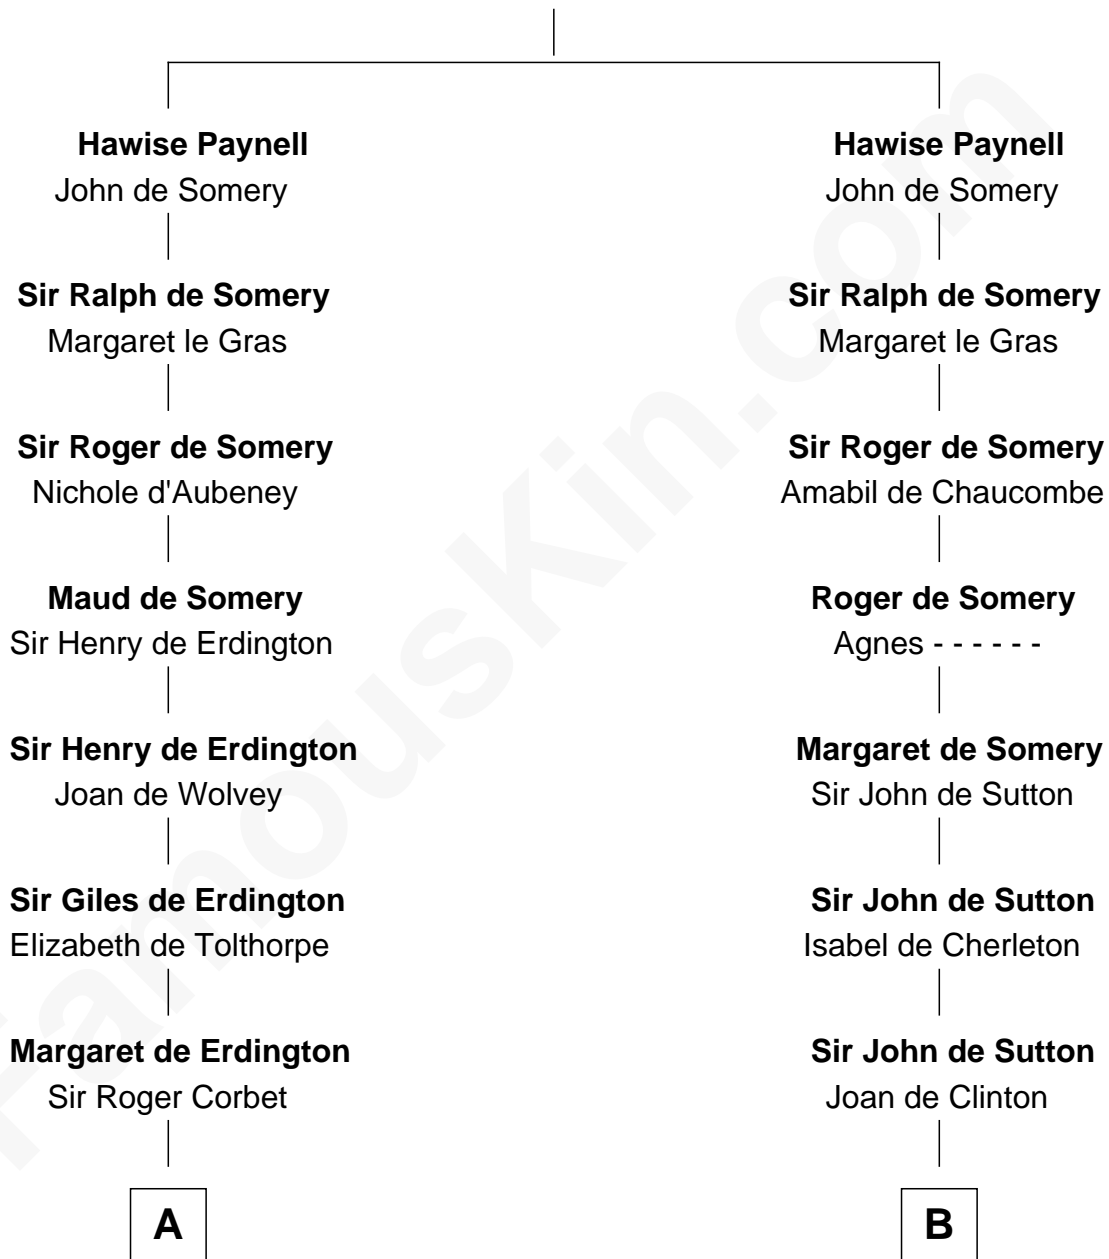

FamousKin.com Relationship Chart of

Edward Lloyd V

13th Governor of Maryland

19th cousin 2 times removed of

George Washington

1st U.S. President

Ralph Paynell

C

Ann Corbin
Col. William Tayloe

John Tayloe
Elizabeth Gwynn

John Tayloe
Rebecca Plater

Elizabeth Tayloe
Col. Edward Lloyd

Edward Lloyd V
13th Governor of Maryland

D

Lawrence Washington
Mildred Warner

Augustine Washington
Mary Ball