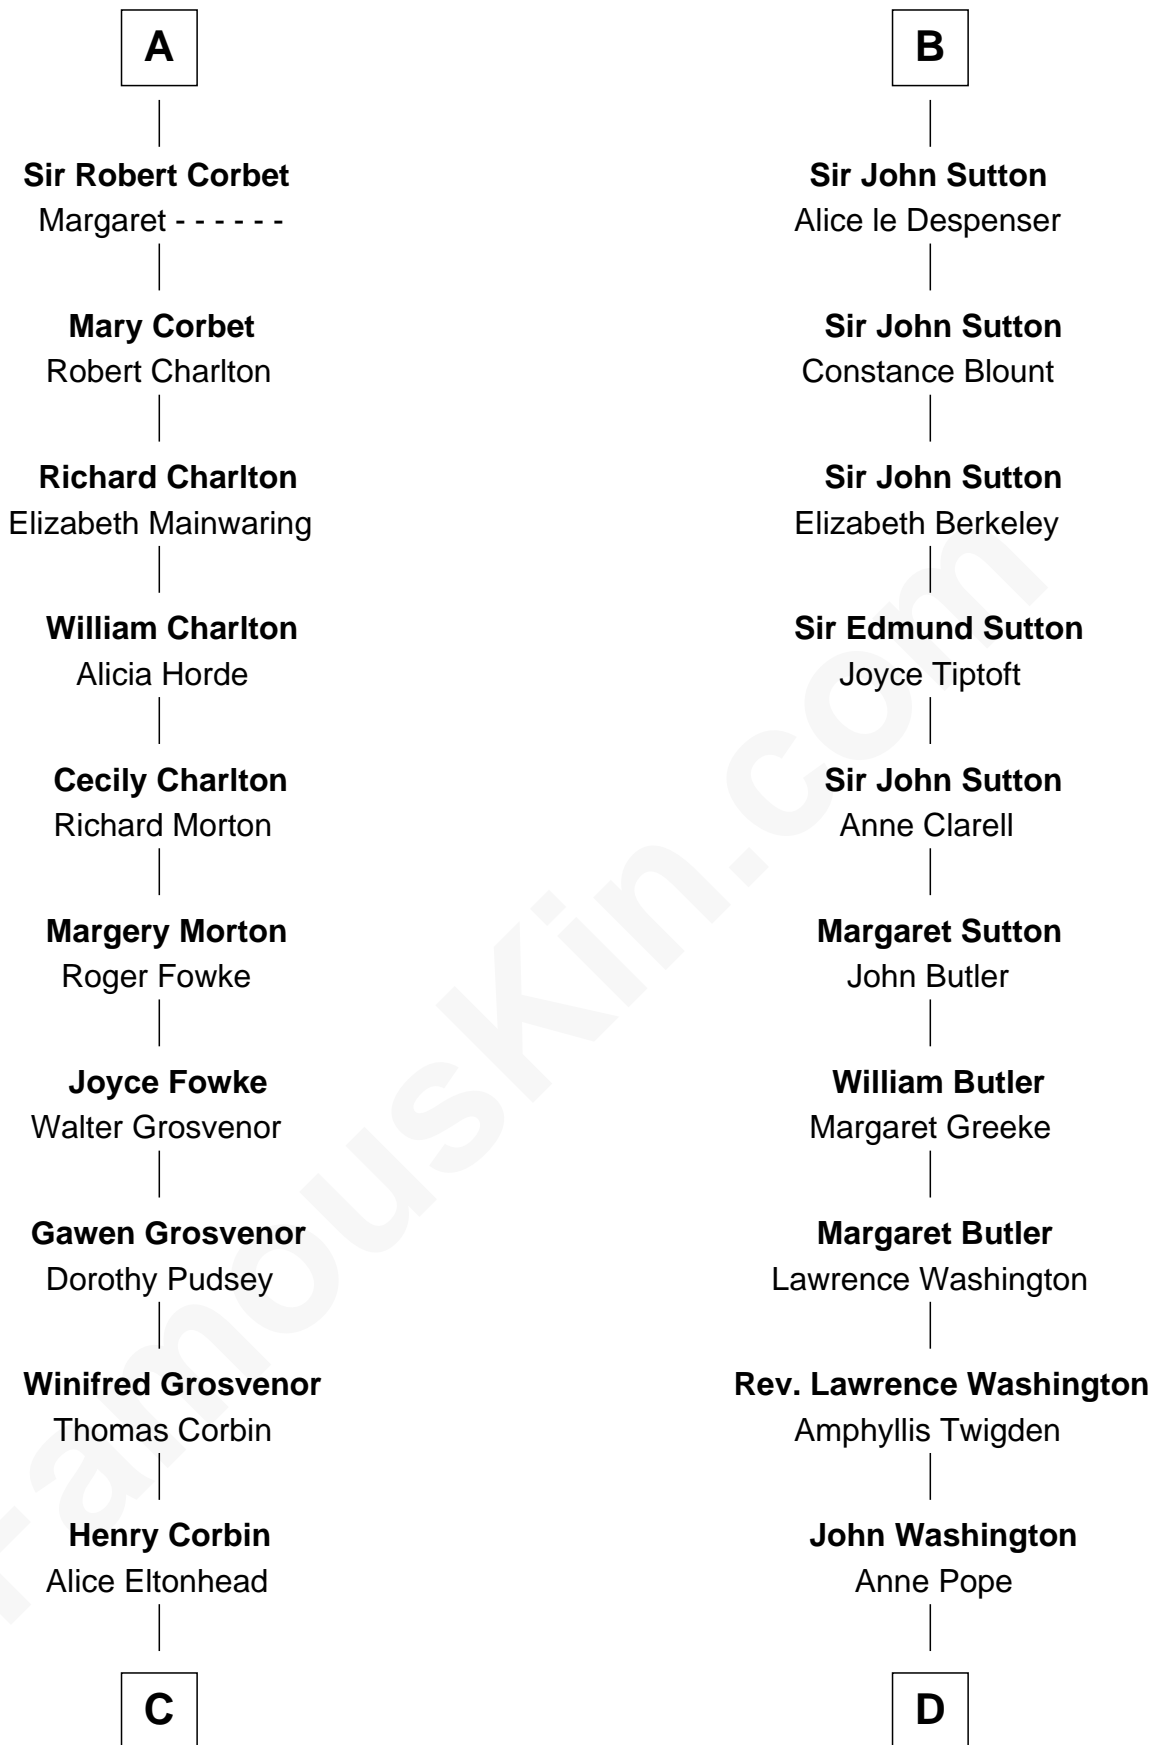

FamousKin.com Relationship Chart of

Edward Lloyd V

13th Governor of Maryland

19th cousin 2 times removed of

George Washington

1st U.S. President

Ralph Paynell

C

Ann Corbin
Col. William Tayloe

John Tayloe
Elizabeth Gwynn

John Tayloe
Rebecca Plater

Elizabeth Tayloe
Col. Edward Lloyd

Edward Lloyd V
13th Governor of Maryland

D

Lawrence Washington
Mildred Warner

Augustine Washington
Mary Ball